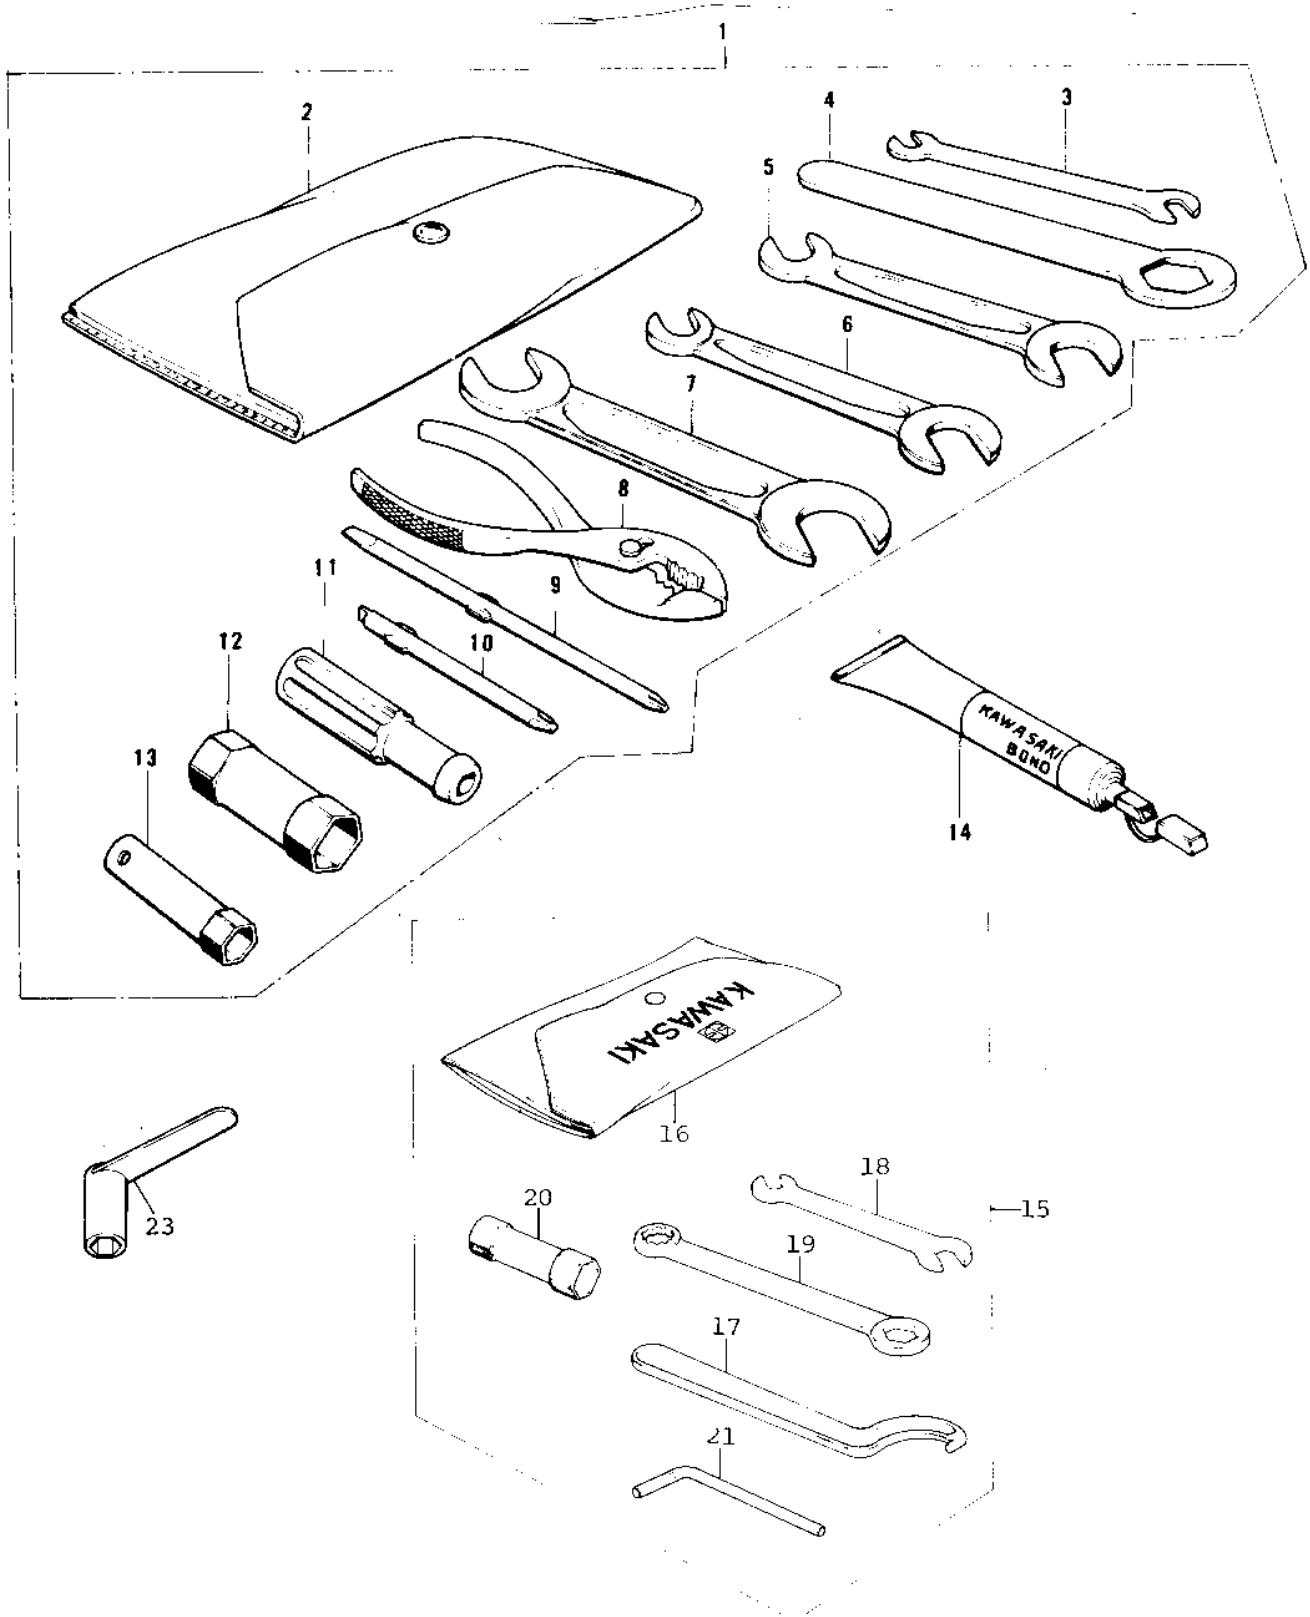

1974 KX125 PARTS DIAGRAM

OWNER TOOLS

1974 KX125 PARTS LIST

OWNER TOOLS

ITEM NAME	PART NUMBER	QUANTITY
UNAVAILABLE IN PRICE BOOK (Ref # 1)	56007-020	1
BAG,TOOL (Ref # 2)	56008-008	2
92108-011 (Canada) (Ref # 3)	92108-004	1
92110-1150 (Canada) (Ref # 4)	92109-003	1
UNAVAILABLE IN PRICE BOOK (Ref # 5)	960B1013	1
*** N.L.A.*** (Canada) (Ref # 6)	960B1014	1
*** N.L.A.*** (Canada) (Ref # 7)	960B1719	1
92112-003 (Canada) (Ref # 8)	92112-005	1
TOOL-DRIVER (Ref # 9)	92107-1052	1
SCREW DRIVER #3 PHLIP (Ref # 10)	92107-005	1
92106-1001 (Canada) (Ref # 11)	92106-002	1
92110-012 (Canada) (Ref # 12)	92110-009	1
WRENCH BOX 10MM (Ref # 13)	92110-007	1
LIQUID GASKET (Ref # 14)	92104-002	1
TOOL KIT (Canada) (Ref # 15)	56007-052	1
92110-1035 (Canada) (Ref # 17)	92108-007	1
TIGHTENER,SPOKE (Ref # 18)	92108-011	1
WRENCH,BOX,14X17 (Canada) (Ref # 19)	92108-012	1
92110-012 (Canada) (Ref # 20)	92110-008	1
WRENCH,ALLEN,6MM (Ref # 21)	92127-003	1
WRENCH,SPARK PLUG (Ref # 23)	92110-019	1