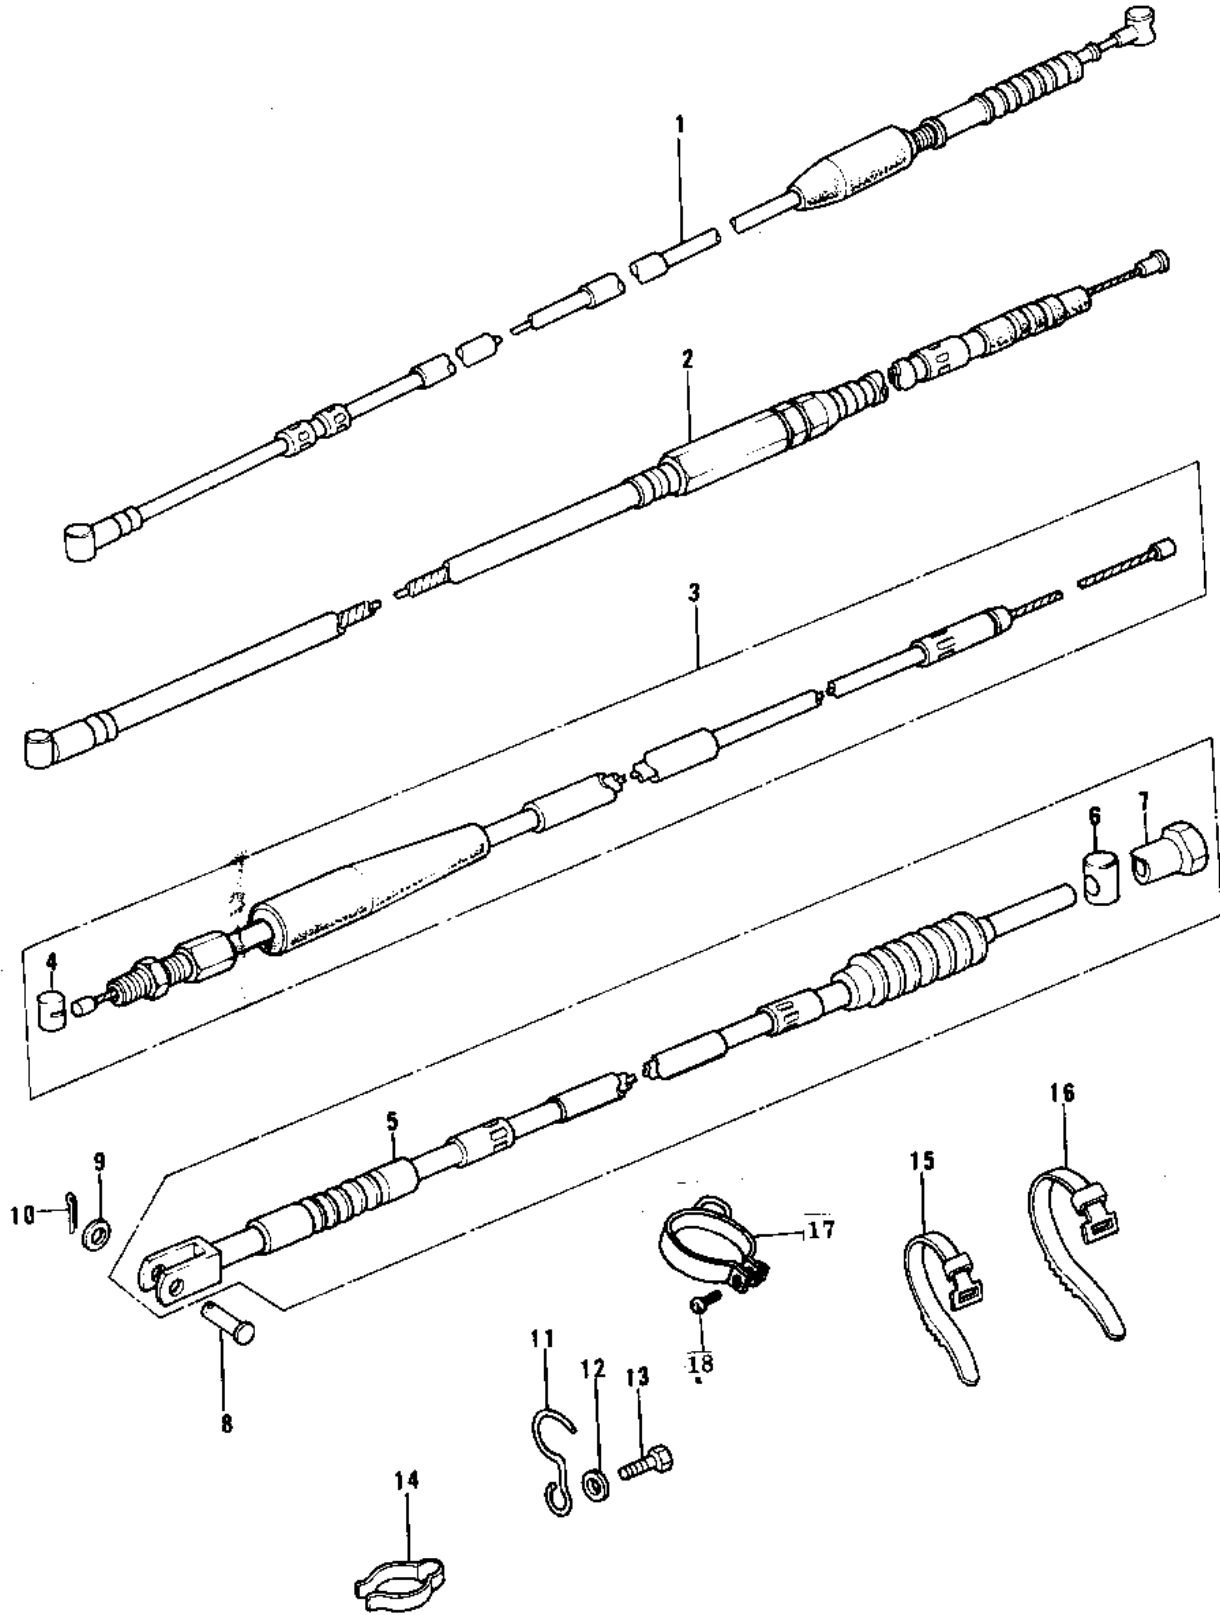

1975 KX125-A PARTS DIAGRAM

CABLES ('74-'76 KX125/A/A3)

1975 KX125-A PARTS LIST

CABLES ('74-'76 KX125/A/A3)

ITEM NAME	PART NUMBER	QUANTITY
CABLE,FRONT BRAKE (Ref # 1)	54005-079	
CABLE,CLUTCH (Ref # 2)	54011-071	
CABLE,CLUTCH (Ref # 2)	54011-078	
CABLE,THROTTLE (Ref # 3)	54012-107	
PIECE,THROTTLE CABLE (Ref # 4)	54013-001	
CABLE,REAR BRAKE (Ref # 5)	54022-027	
PIN BRAKE ROD (Ref # 6)	92043-053	
NUT-BRAKE CABLE ADJST (Ref # 7)	92015-041	
PIN-BRAKE ROD FITTING (Ref # 8)	92043-064	
PIN (Ref # 8)	92043-125	
WASHER PLAIN 6MM (Ref # 9)	410B0600	
PIN COTTER 2.0X15 (Ref # 10)	550D2015	
CLAMP,CABLE (Ref # 11)	92037-092	
WASHER PLAIN 6MM (Ref # 12)	411B0600	
BOLT,6X10 (Ref # 13)	112G0610	
CLAMP,CABLE (Ref # 14)	92037-093	
BAND,SHORT (Ref # 15)	92072-030	
BAND,LONG (Ref # 16)	92072-032	
CLAMP,FRONT BRK CABLE (Ref # 17)	92037-197	
SCREW PAN HEAD 6X20 (Ref # 18)	220B0620	