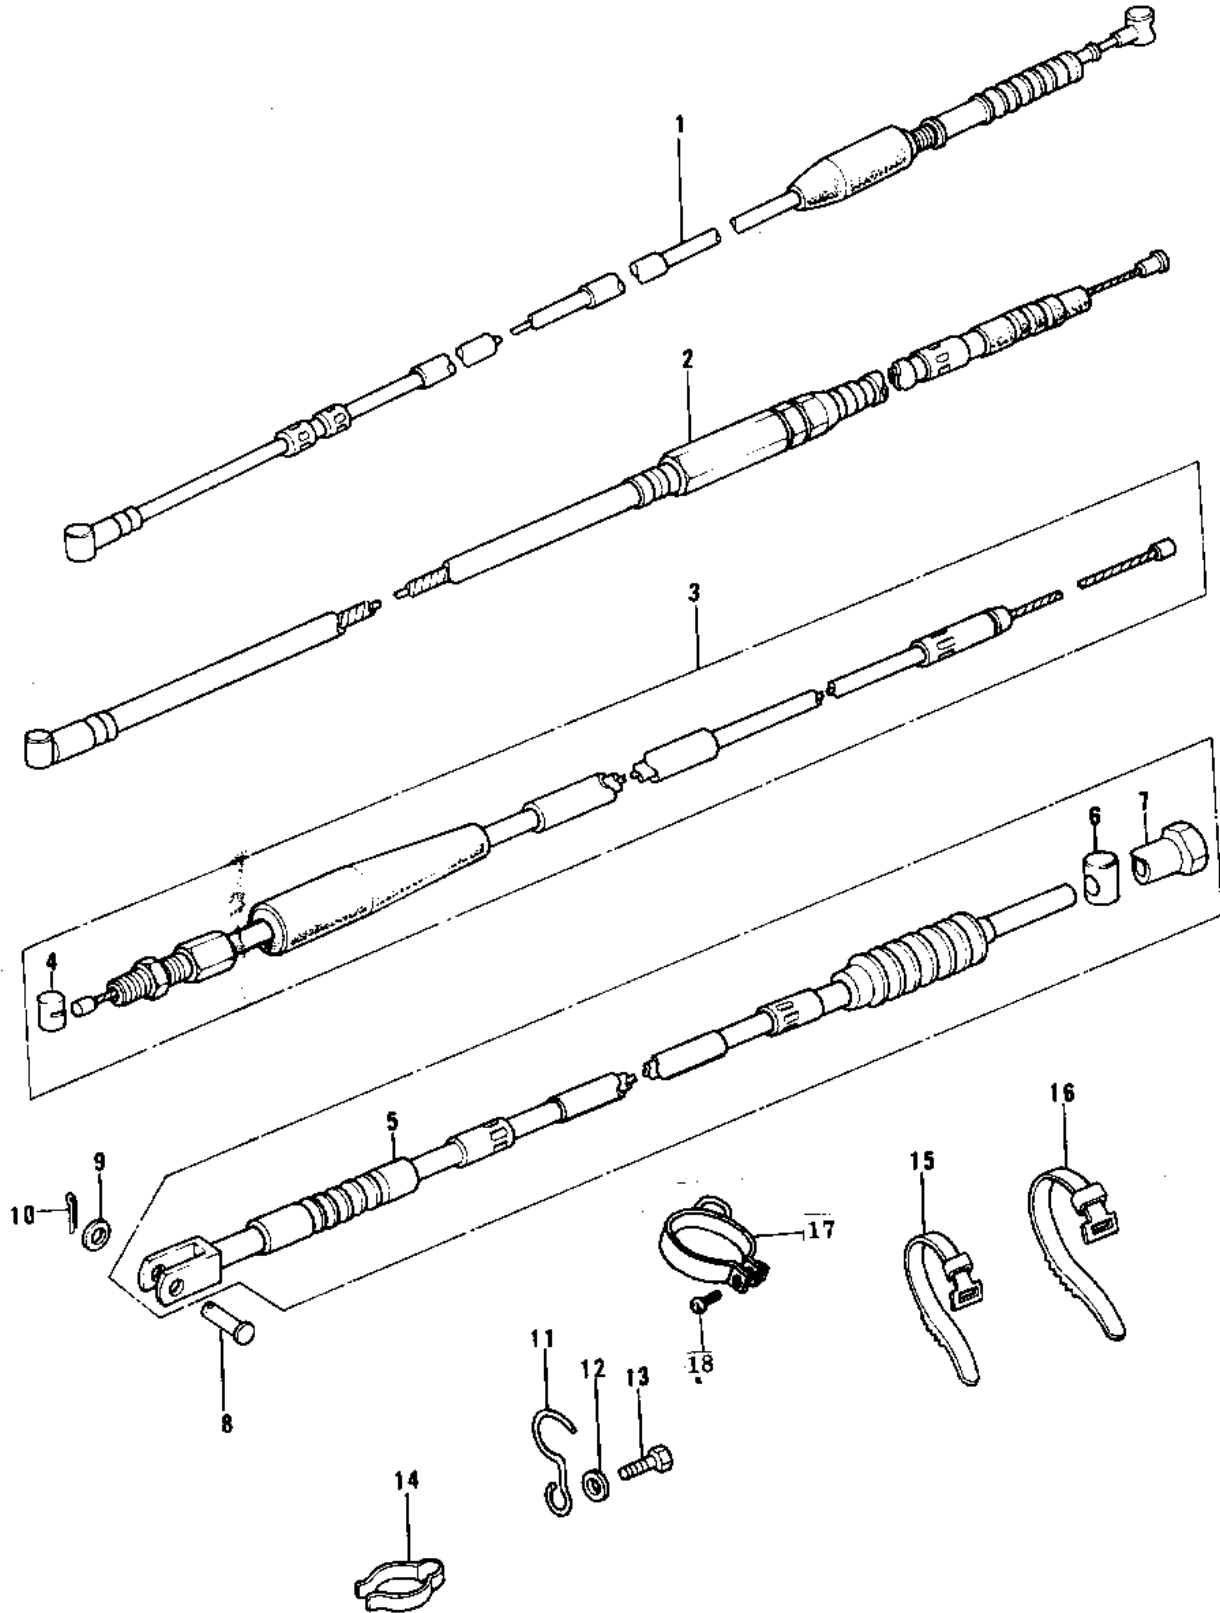

## 1974 KX125 PARTS DIAGRAM

CABLES ('74-'76 KX125/A/A3)

## 1974 KX125 PARTS LIST

CABLES ('74-'76 KX125/A/A3)

ITEM NAME	PART NUMBER	QUANTITY
CABLE,FRONT BRAKE (Ref # 1)	54005-079	1
CABLE,CLUTCH (Ref # 2)	54011-071	1
CABLE,CLUTCH (Ref # 2)	54011-078	1
CABLE,THROTTLE (Ref # 3)	54012-107	1
PIECE,THROTTLE CABLE (Ref # 4)	54013-001	1
CABLE,REAR BRAKE (Ref # 5)	54022-027	1
PIN BRAKE ROD (Ref # 6)	92043-053	1
NUT-BRAKE CABLE ADJST (Ref # 7)	92015-041	1
PIN-BRAKE ROD FITTING (Ref # 8)	92043-064	1
PIN (Ref # 8)	92043-125	1
WASHER PLAIN 6MM (Ref # 9)	410B0600	1
PIN COTTER 2.0X15 (Ref # 10)	550D2015	1
CLAMP,CABLE (Ref # 11)	92037-092	1
WASHER PLAIN 6MM (Ref # 12)	411B0600	1
BOLT,6X10 (Ref # 13)	112G0610	1
CLAMP,CABLE (Ref # 14)	92037-093	1
BAND,SHORT (Ref # 15)	92072-030	1
BAND,LONG (Ref # 16)	92072-032	1
CLAMP,FRONT BRK CABLE (Ref # 17)	92037-197	1
SCREW PAN HEAD 6X20 (Ref # 18)	220B0620	1