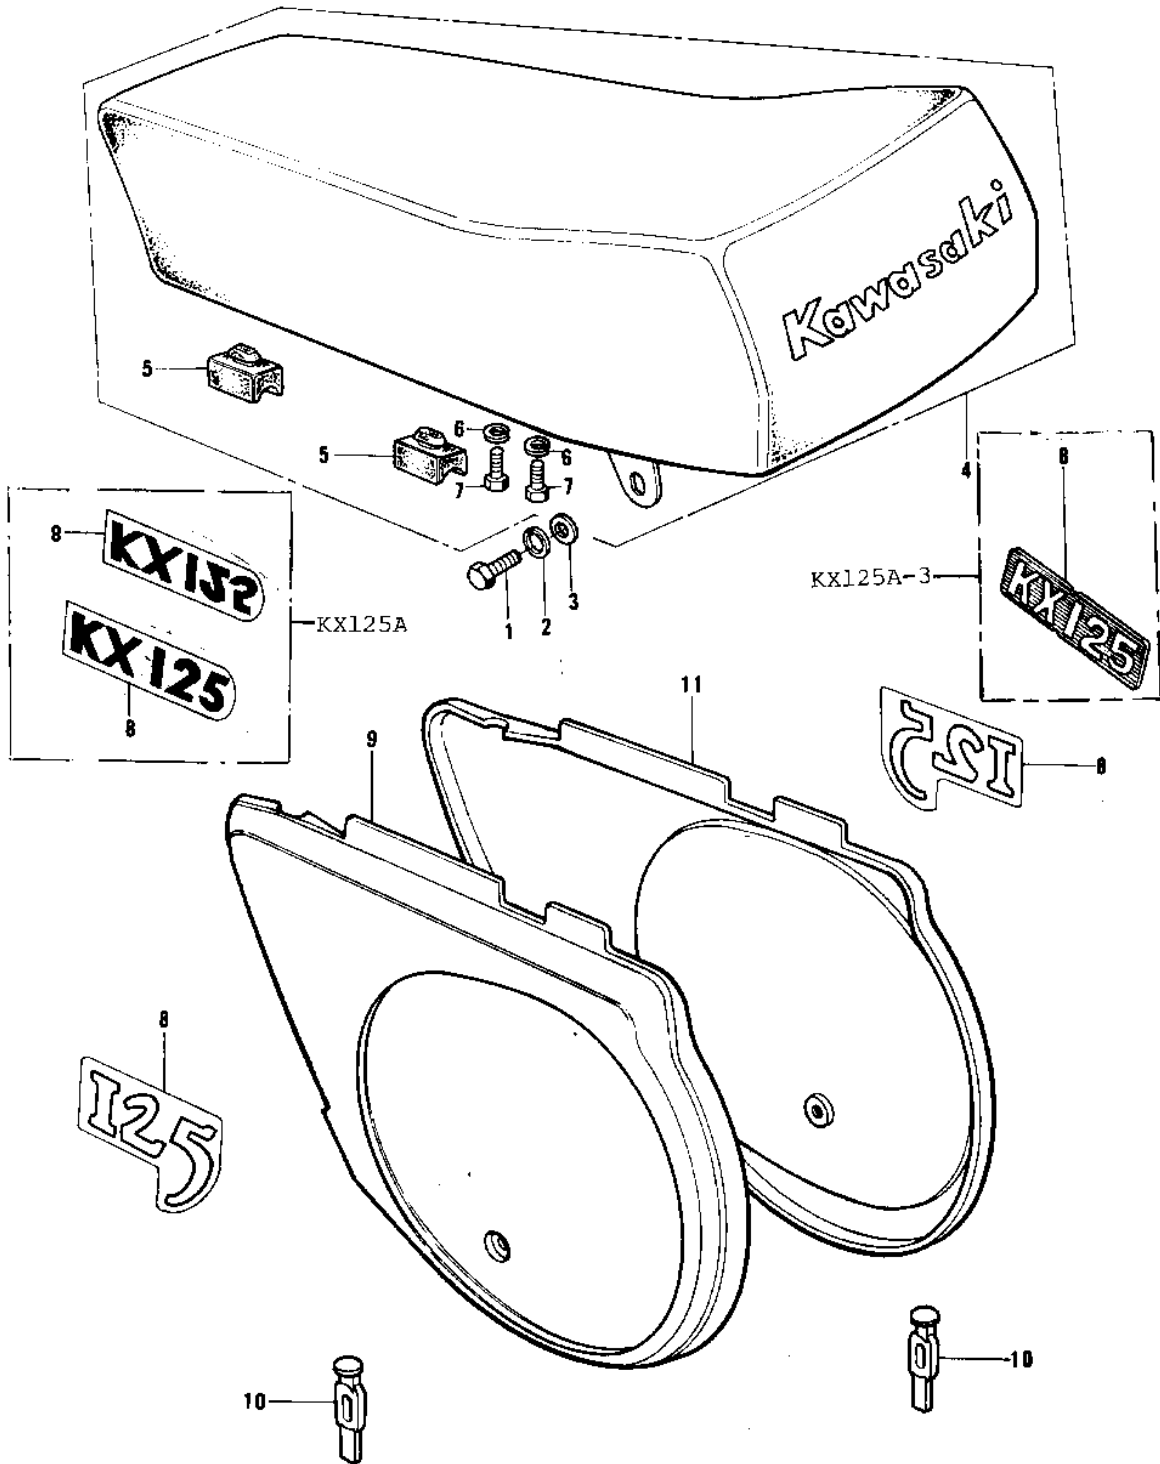

1975 KX125-A PARTS DIAGRAM

SEAT/SIDE COVERS ('74-'76 KX125/A/A3)

1975 KX125-A PARTS LIST

SEAT/SIDE COVERS ('74-'76 KX125/A/A3)

ITEM NAME	PART NUMBER	QUANTITY
BOLT HEX HEAD 8X16 (Ref # 1)	110N0816	
WASHER SPRING 8MM (Ref # 2)	461F0800	
WASHER,PLAIN,8MM (Ref # 3)	411D0800	
SEAT (Ref # 4)	53001-101	
DAMPER RUBBER,SEAT (Ref # 5)	92075-216	
WASHER SPRING 6MM (Ref # 6)	461F0600	
BOLT-UPSET,6X12 (Ref # 7)	112G0612	
EMBLEM,SIDE COVER (Ref # 8)	56018-172	
EMBLEM SIDE COVER (Ref # 8)	56018-206	
EMBLEM,SIDE COVER (Ref # 8)	56018-227	
COVER,L.H SIDE,BLACK (Ref # 9)	36001-047-21	
BAND,SIDE COVER (Ref # 10)	92072-069	
COVER,RH SIDE,BLACK (Ref # 11)	36007-041-21	