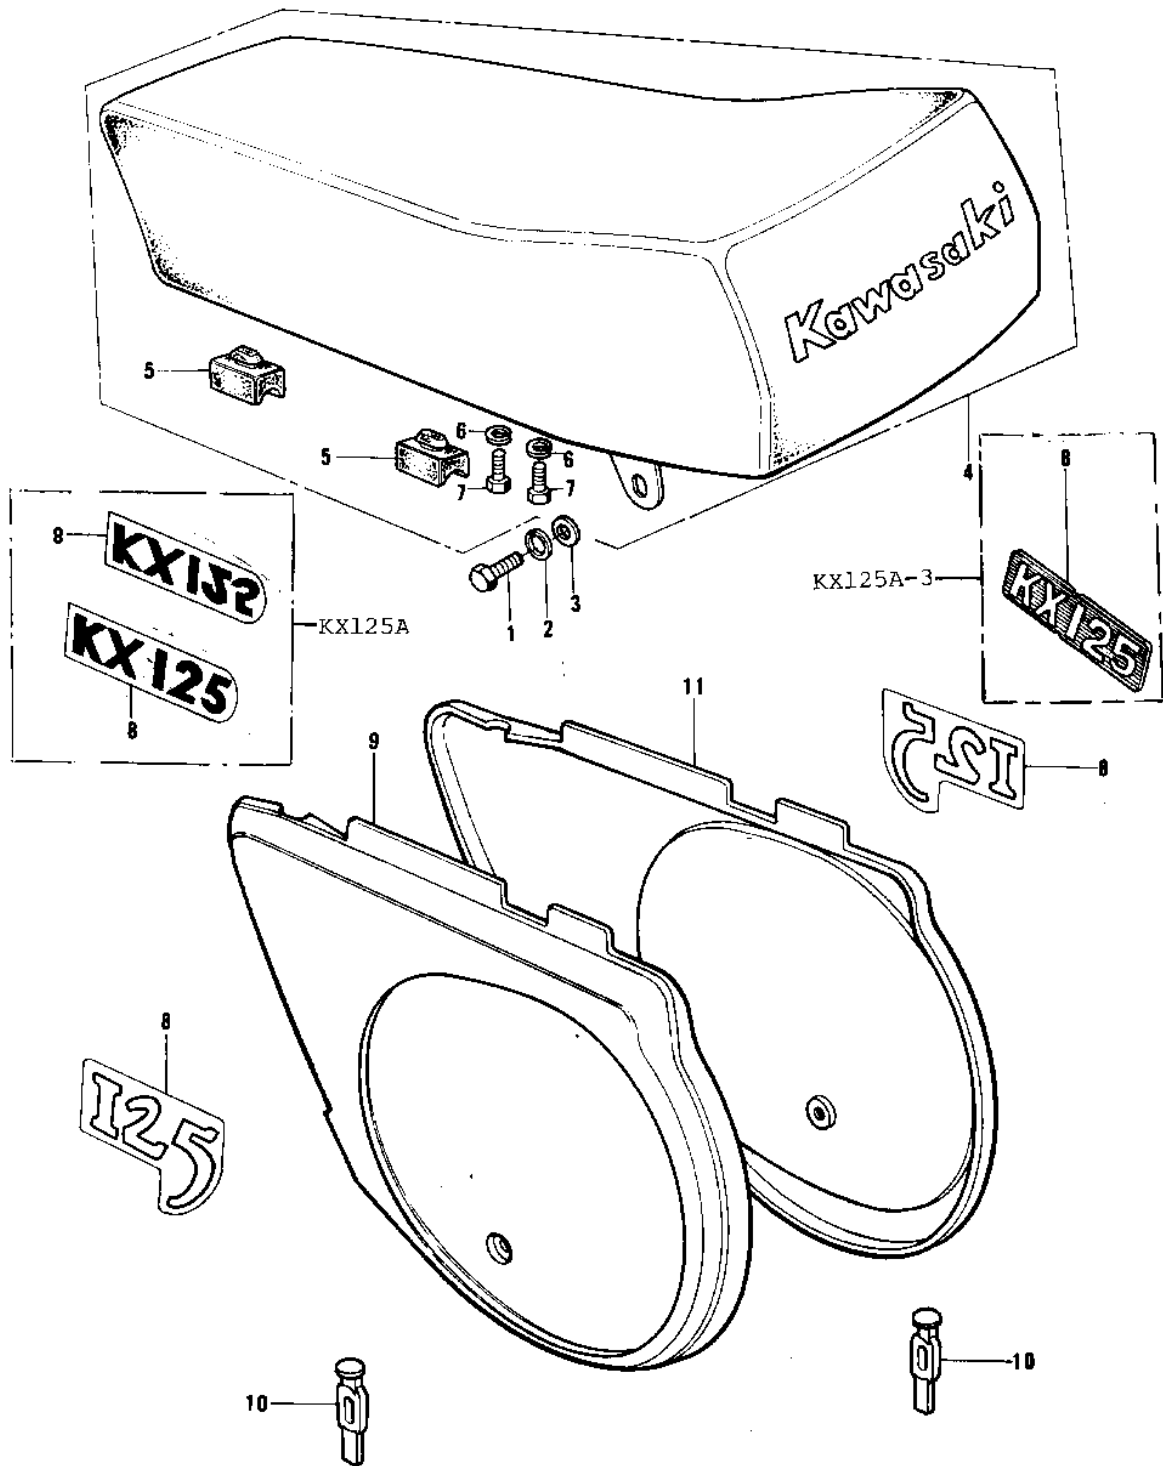

1974 KX125 PARTS DIAGRAM

SEAT/SIDE COVERS ('74-'76 KX125/A/A3)

1974 KX125 PARTS LIST

SEAT/SIDE COVERS ('74-'76 KX125/A/A3)

ITEM NAME	PART NUMBER	QUANTITY
BOLT HEX HEAD 8X16 (Ref # 1)	110N0816	1
WASHER SPRING 8MM (Ref # 2)	461F0800	1
WASHER,PLAIN,8MM (Ref # 3)	411D0800	1
SEAT (Ref # 4)	53001-101	1
DAMPER RUBBER,SEAT (Ref # 5)	92075-216	1
WASHER SPRING 6MM (Ref # 6)	461F0600	1
BOLT-UPSET,6X12 (Ref # 7)	112G0612	1
EMBLEM,SIDE COVER (Ref # 8)	56018-172	1
EMBLEM SIDE COVER (Ref # 8)	56018-206	1
EMBLEM,SIDE COVER (Ref # 8)	56018-227	1
COVER,L.H SIDE,BLACK (Ref # 9)	36001-047-21	1
BAND,SIDE COVER (Ref # 10)	92072-069	1
COVER,RH SIDE,BLACK (Ref # 11)	36007-041-21	1