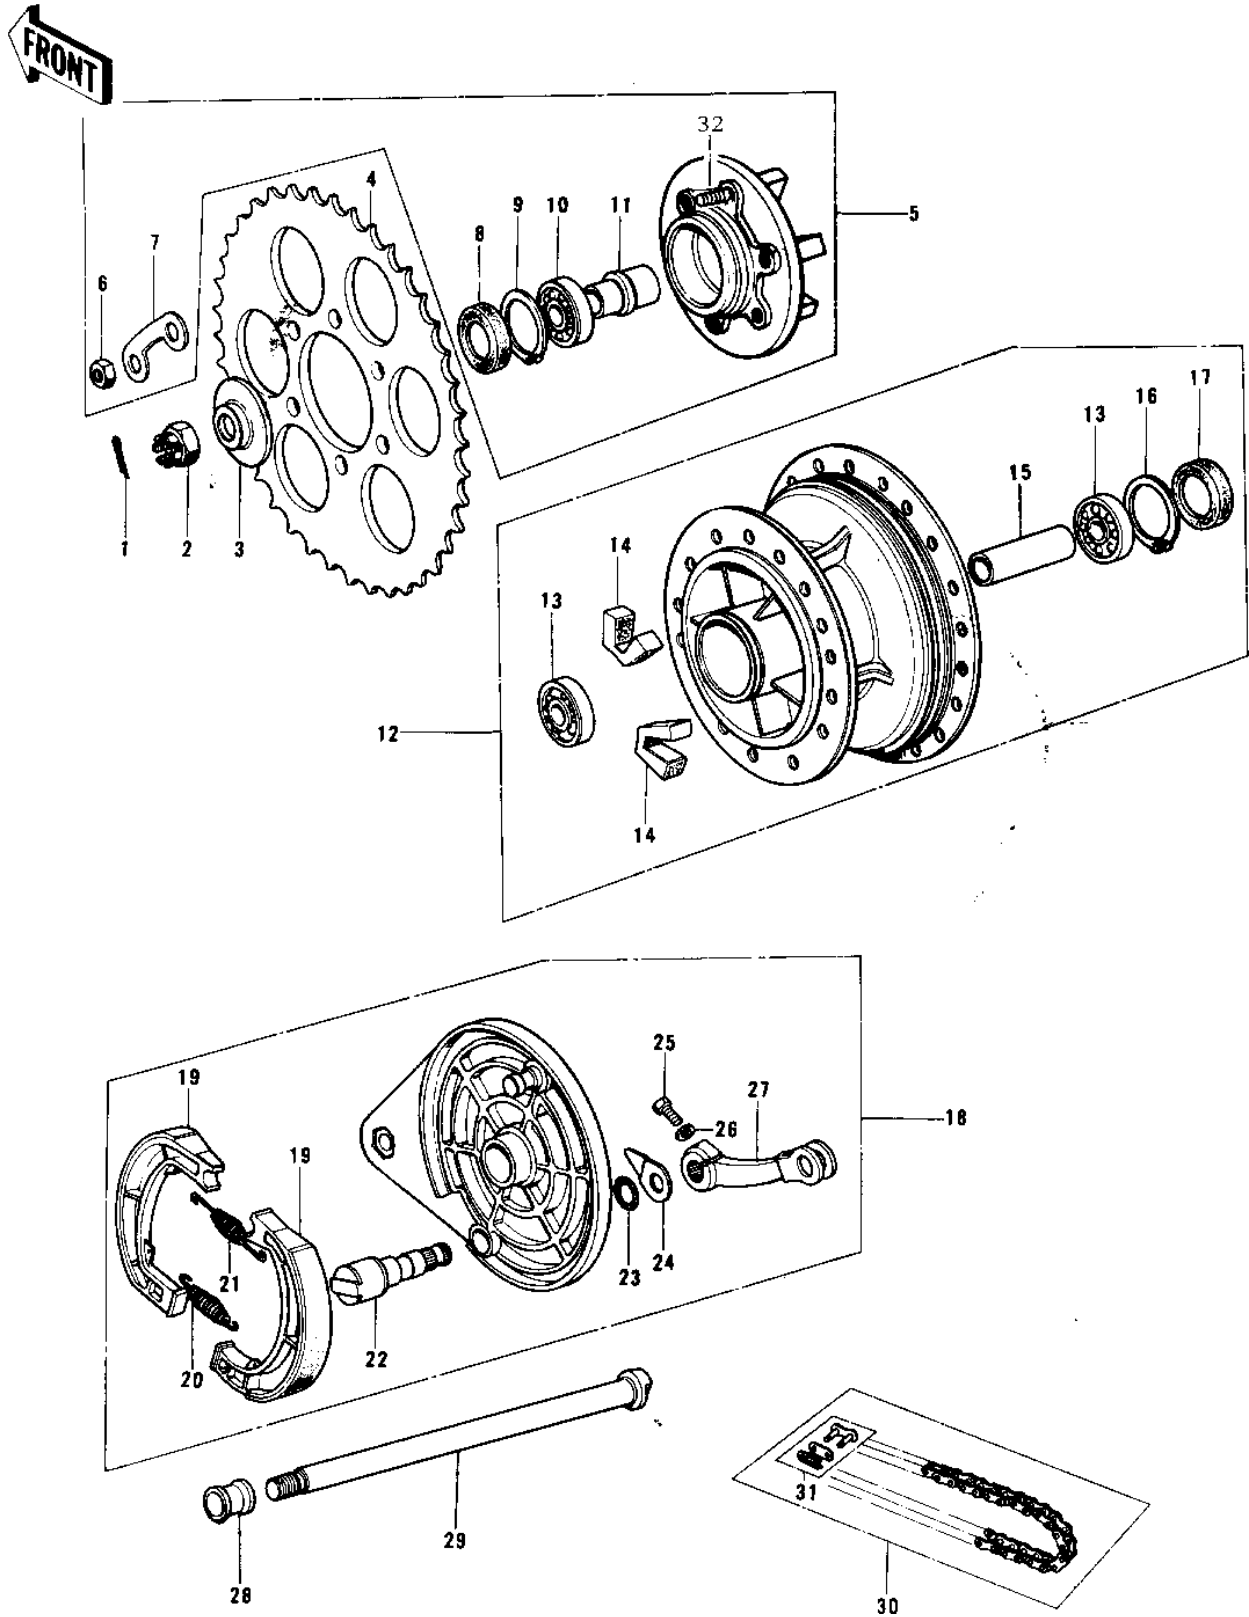

1974 KX125 PARTS DIAGRAM

REAR HUB/BRAKE/CHAIN ('74-'76 KX125/A/A3)

1974 KX125 PARTS LIST

REAR HUB/BRAKE/CHAIN ('74-'76 KX125/A/A3)

ITEM NAME	PART NUMBER	QUANTITY
PIN-COTTER,4.0X35 (Ref # 1)	550D4035	1
NUT CASTLE 14MM (Ref # 2)	92103-006	1
COLLAR,REAR AXLE,L.H (Ref # 3)	42032-048	1
REAR SPROCKET,60T (Ref # 4)	42041-141	1
COUPLING ASY,RR HUB (Ref # 5)	42008-019-21	1
NUT,8MM (Ref # 6)	311B0800	1
WASHER,SPROCKET LOCK (Ref # 7)	92088-019	1
OIL SEAL,RR HUB BRNG (Ref # 8)	92050-060	1
CIRCLIP,42MM (Ref # 9)	92033-1041	1
BEARING BALL #6004 (Ref # 10)	601B6004	1
SLEEVE,RR HUB COUPLNG (Ref # 11)	42036-018	1
DRUM ASY,RR BK,BLACK (Ref # 12)	42005-038-21	1
DRUM ASY,RR BK,BLACK (Ref # 12)	42005-047-21	1
BEARING BALL #6202 (Ref # 13)	601B6202	1
DAMPER,REAR HUB SHOCK (Ref # 14)	42014-023	1
SPACER,RR HUB BEARING (Ref # 15)	42010-029	2
CIRCLIP,35MM (Ref # 16)	481J3500	1
OIL SEAL,TCY22358 (Ref # 17)	654A223508	1
PANEL ASY,RR BK,BLACK (Ref # 18)	42006-044-21	1
PANEL-ASY,RR BRK (Ref # 18)	42006-073-21	1
SHOE,BRAKE (Ref # 19)	42019-010	1
SPRING,BRAKE SHOE (Ref # 20)	92081-1550	1
SPRING,BRAKE SHOE (Ref # 21)	92081-1766	1
CAM SHAFT,REAR BRAKE (Ref # 22)	42026-025	1
"O" RING,11MM (Ref # 23)	92055-004	1
INDICATOR,FR BRK PNL (Ref # 24)	41085-002	1
BOLT 6X22 (Ref # 25)	112B0622	1
WASHER PLAIN 6MM (Ref # 26)	410B0600	1
LEVER,REAR BRAKE CAM (Ref # 27)	42029-030	1

1974 KX125 PARTS LIST

REAR HUB/BRAKE/CHAIN ('74-'76 KX125/A/A3)

ITEM NAME	PART NUMBER	QUANTITY
COLLAR,REAR AXLE,R.H (Ref # 28)	42032-047	1
AXLE,REAR (Ref # 29)	42031-046	1
DR CHAIN 428X124 (Ref # 30)	92057-088	1
JOINT-CHAIN (Ref # 31)	92058-1015	1
STUD,8X17 (Ref # 32)	92004-1015	1