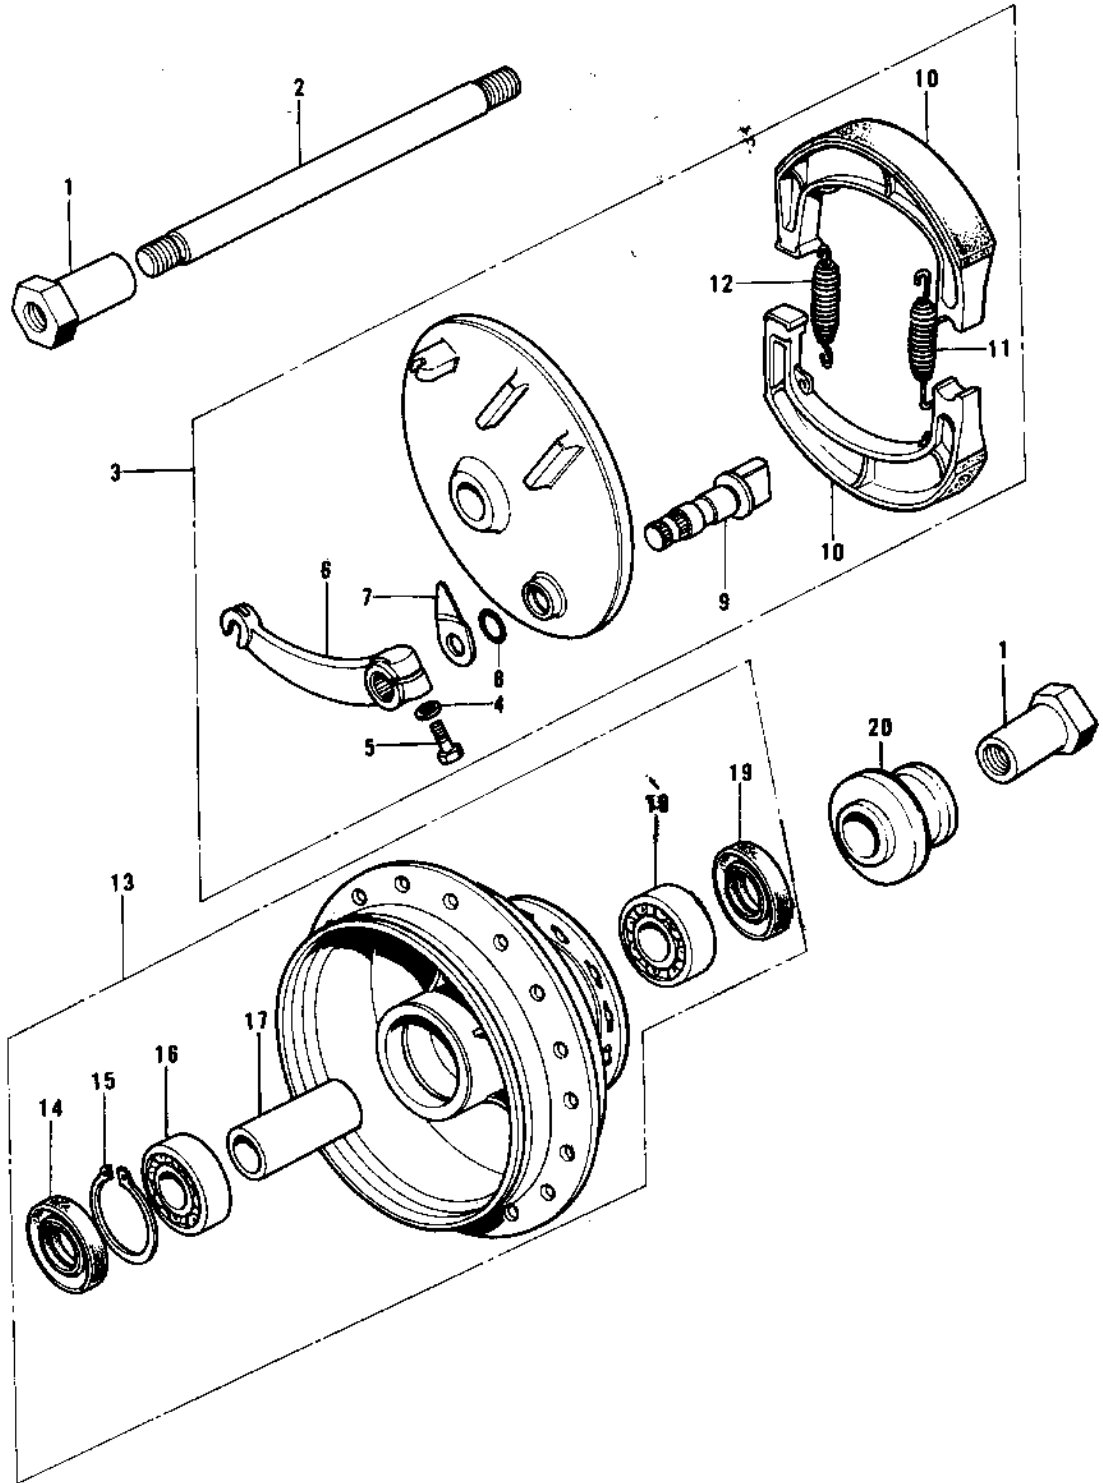

1976 KX125-A3 PARTS DIAGRAM

FRONT HUB/BRAKE ('74-'76 KX125/A/A3)

1976 KX125-A3 PARTS LIST

FRONT HUB/BRAKE ('74-'76 KX125/A/A3)

ITEM NAME	PART NUMBER	QUANTITY
COLLAR,FRONT AXLE (Ref # 1)	41069-024	
AXLE,FRONT (Ref # 2)	41068-043	
PANEL ASY,FR BK,BLACK (Ref # 3)	41035-049-21	
PANEL-ASY,FR BRK (Ref # 3)	41035-077-21	
WASHER PLAIN 6MM (Ref # 4)	410B0600	
BOLT 6X22 (Ref # 5)	112B0622	
LEVER,FRNT BRAKE CAM (Ref # 6)	41053-020	
INDICATOR,FR BRK PNL (Ref # 7)	41085-002	
"O" RING,11MM (Ref # 8)	92055-004	
CAM SHAFT,FRONT BRAKE (Ref # 9)	41050-012	
SHOE,BRAKE (Ref # 10)	41048-015	
SPRING,BRAKE SHOE (Ref # 11)	92081-1766	
SPRING,BRAKE SHOE (Ref # 12)	92081-1550	
DRUM ASY,FR BK,BLACK (Ref # 13)	41034-031-21	
OIL SEAL,FR BK DRUM (Ref # 14)	92050-059	
CIRCLIP.37MM (Ref # 15)	481J3700	
BEARING BALL #6301 (Ref # 16)	601B6301	
SPACER,FR HUB BEARING (Ref # 17)	41039-025	
BEARING BALL #6201 (Ref # 18)	601B6201	
UNAVAILABLE IN PRICE BOOK (Ref # 19)	654A103208	
COLLAR,FRONT AXLE (Ref # 20)	41069-025	