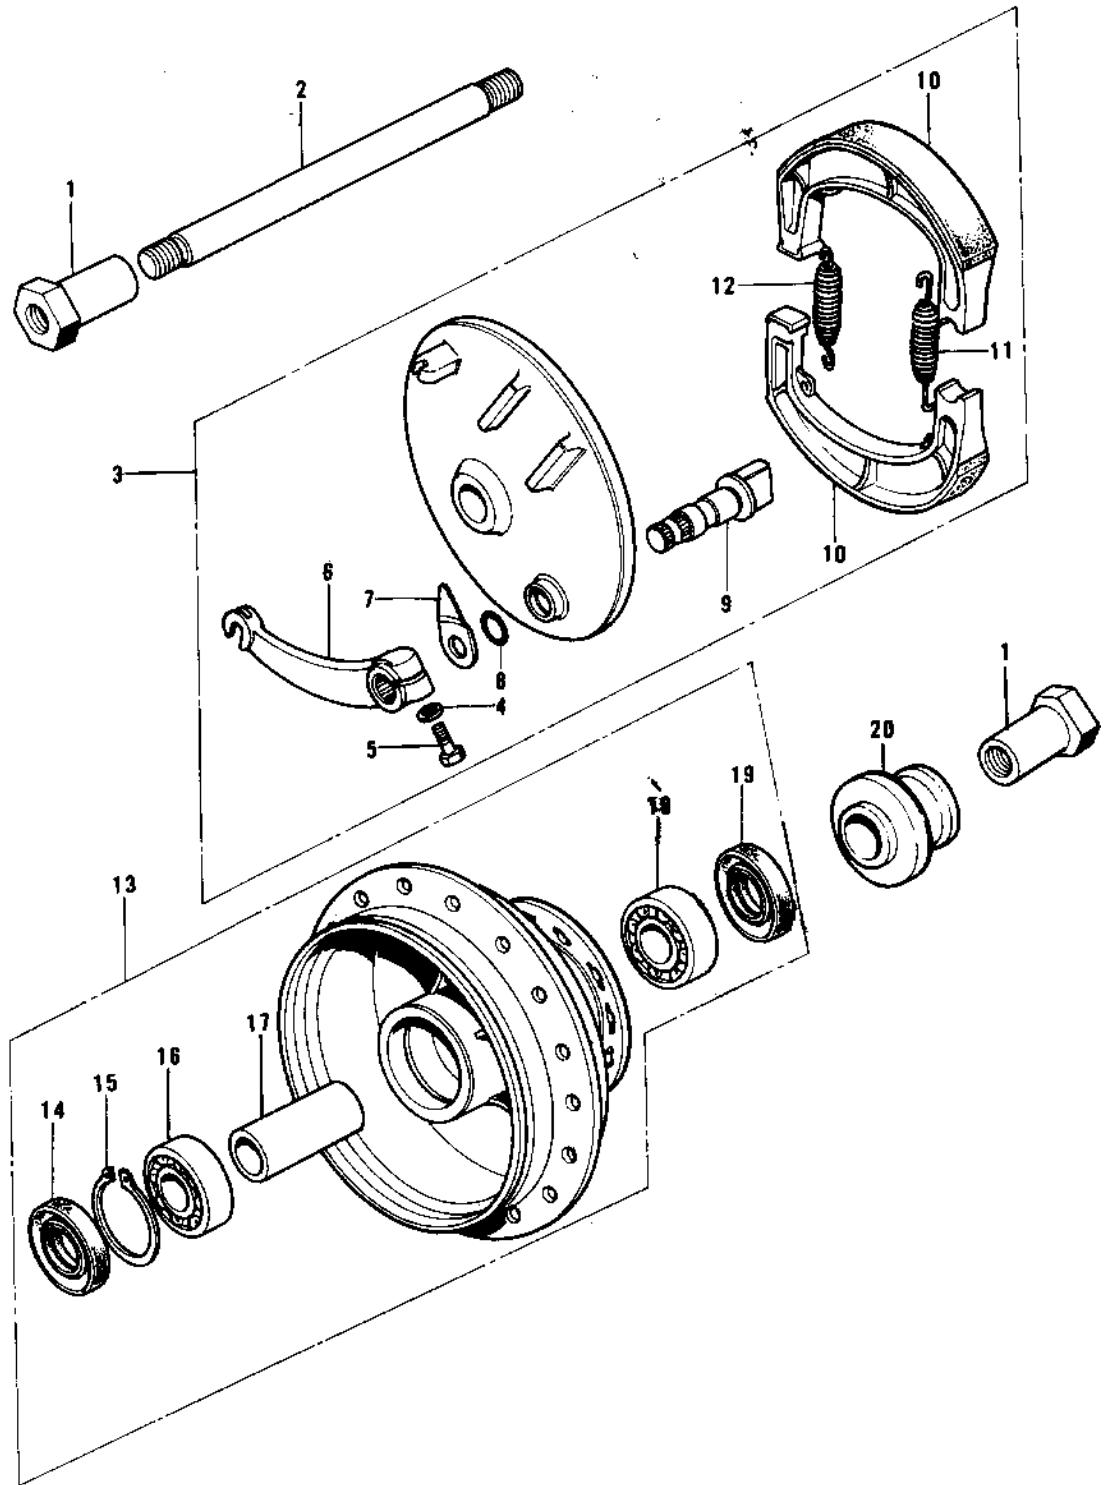

1975 KX125-A PARTS DIAGRAM

FRONT HUB/BRAKE ('74-'76 KX125/A/A3)

1975 KX125-A PARTS LIST

FRONT HUB/BRAKE ('74-'76 KX125/A/A3)

ITEM NAME	PART NUMBER	QUANTITY
COLLAR,FRONT AXLE (Ref # 1)	41069-024	
AXLE,FRONT (Ref # 2)	41068-043	
PANEL ASY,FR BK,BLACK (Ref # 3)	41035-049-21	
PANEL-ASY,FR BRK (Ref # 3)	41035-077-21	
WASHER PLAIN 6MM (Ref # 4)	410B0600	
BOLT 6X22 (Ref # 5)	112B0622	
LEVER,FRNT BRAKE CAM (Ref # 6)	41053-020	
INDICATOR,FR BRK PNL (Ref # 7)	41085-002	
"O" RING,11MM (Ref # 8)	92055-004	
CAM SHAFT,FRONT BRAKE (Ref # 9)	41050-012	
SHOE,BRAKE (Ref # 10)	41048-015	
SPRING,BRAKE SHOE (Ref # 11)	92081-1766	
SPRING,BRAKE SHOE (Ref # 12)	92081-1550	
DRUM ASY,FR BK,BLACK (Ref # 13)	41034-031-21	
OIL SEAL,FR BK DRUM (Ref # 14)	92050-059	
CIRCLIP.37MM (Ref # 15)	481J3700	
BEARING BALL #6301 (Ref # 16)	601B6301	
SPACER,FR HUB BEARING (Ref # 17)	41039-025	
BEARING BALL #6201 (Ref # 18)	601B6201	
UNAVAILABLE IN PRICE BOOK (Ref # 19)	654A103208	
COLLAR,FRONT AXLE (Ref # 20)	41069-025	