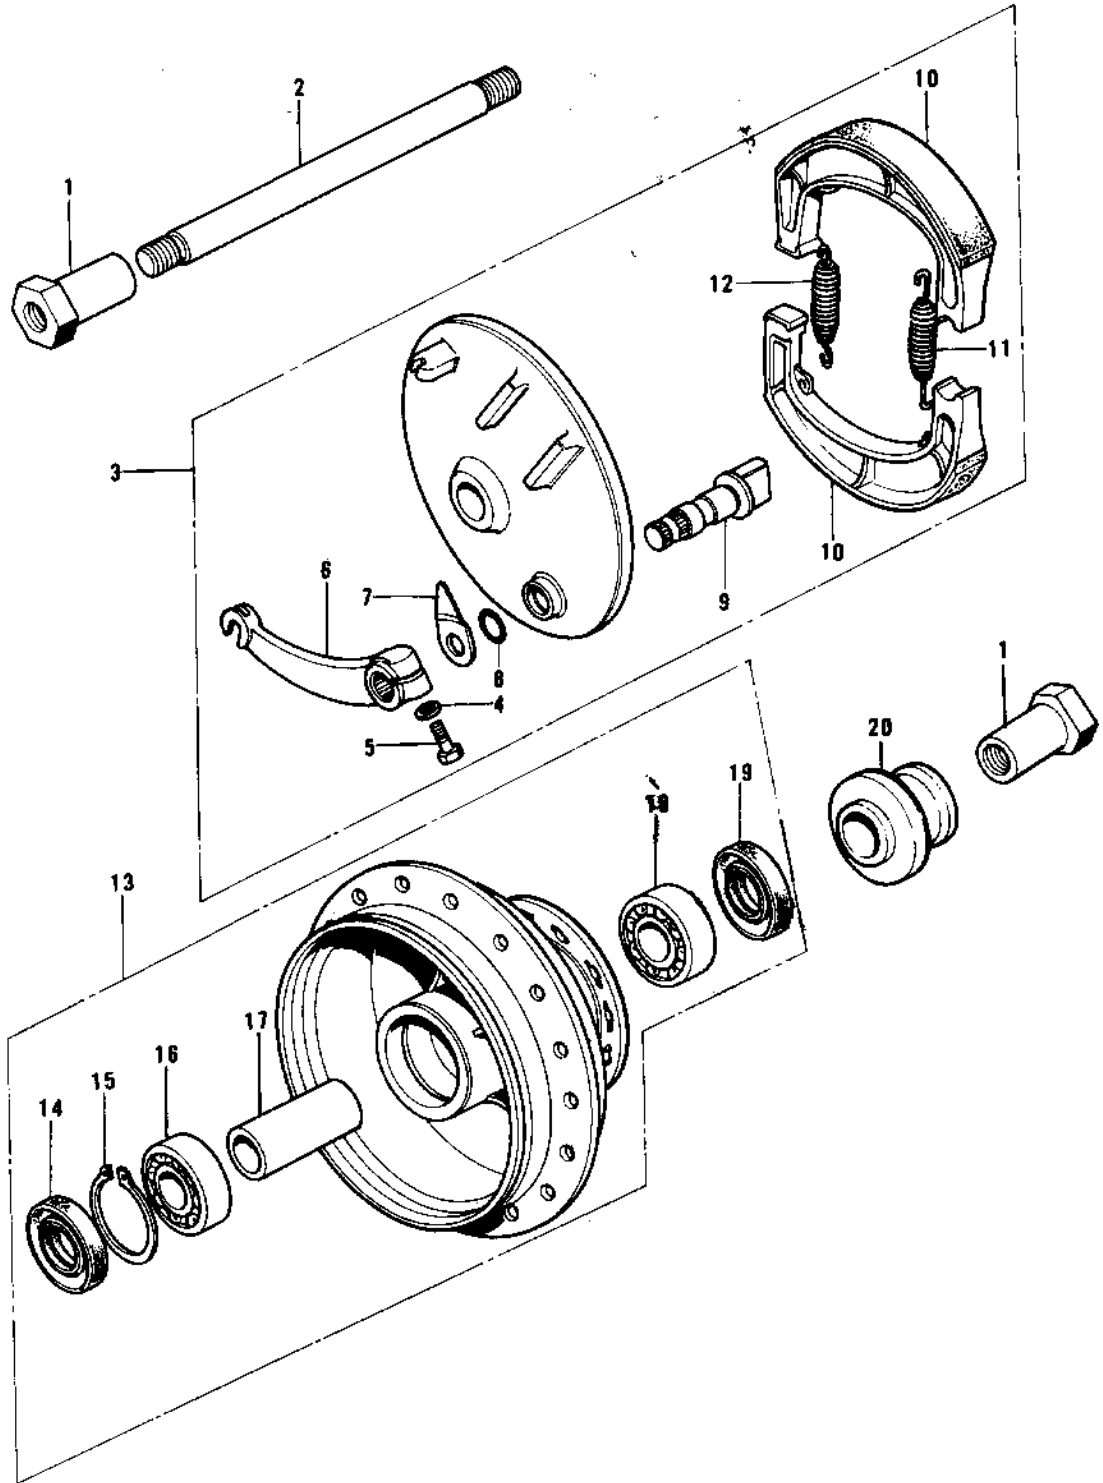

1974 KX125 PARTS DIAGRAM

FRONT HUB/BRAKE ('74-'76 KX125/A/A3)

1974 KX125 PARTS LIST

FRONT HUB/BRAKE ('74-'76 KX125/A/A3)

ITEM NAME	PART NUMBER	QUANTITY
COLLAR,FRONT AXLE (Ref # 1)	41069-024	2
AXLE,FRONT (Ref # 2)	41068-043	1
PANEL ASY,FR BK,BLACK (Ref # 3)	41035-049-21	1
PANEL-ASY,FR BRK (Ref # 3)	41035-077-21	1
WASHER PLAIN 6MM (Ref # 4)	410B0600	1
BOLT 6X22 (Ref # 5)	112B0622	1
LEVER,FRNT BRAKE CAM (Ref # 6)	41053-020	1
INDICATOR,FR BRK PNL (Ref # 7)	41085-002	1
"O" RING,11MM (Ref # 8)	92055-004	1
CAM SHAFT,FRONT BRAKE (Ref # 9)	41050-012	1
SHOE,BRAKE (Ref # 10)	41048-015	2
SPRING,BRAKE SHOE (Ref # 11)	92081-1766	1
SPRING,BRAKE SHOE (Ref # 12)	92081-1550	1
DRUM ASY,FR BK,BLACK (Ref # 13)	41034-031-21	1
OIL SEAL,FR BK DRUM (Ref # 14)	92050-059	1
CIRCLIP.37MM (Ref # 15)	481J3700	1
BEARING BALL #6301 (Ref # 16)	601B6301	1
SPACER,FR HUB BEARING (Ref # 17)	41039-025	1
BEARING BALL #6201 (Ref # 18)	601B6201	1
UNAVAILABLE IN PRICE BOOK (Ref # 19)	654A103208	1
COLLAR,FRONT AXLE (Ref # 20)	41069-025	1