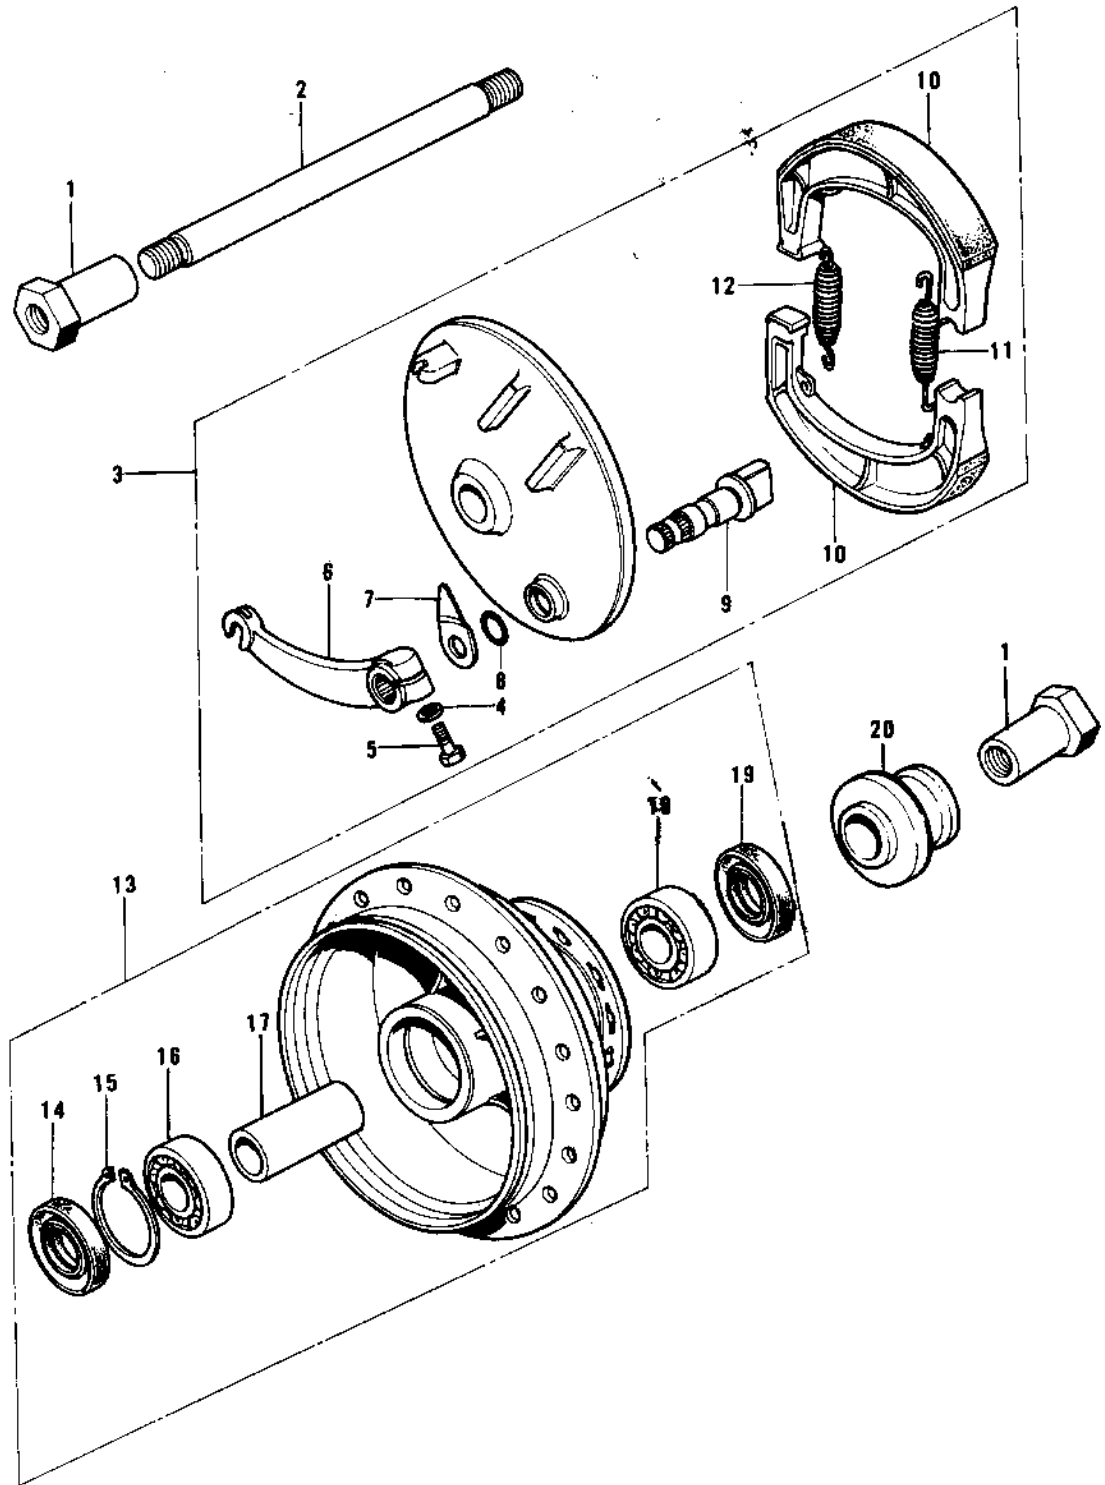

1974 KX125 PARTS DIAGRAM

FRONT HUB/BRAKE ('74-'76 KX125/A/A3)

1974 KX125 PARTS LIST

FRONT HUB/BRAKE ('74-'76 KX125/A/A3)

ITEM NAME	PART NUMBER	QUANTITY
COLLAR,FRONT AXLE (Ref # 1)	41069-024	1
AXLE,FRONT (Ref # 2)	41068-043	1
PANEL ASY,FR BK,BLACK (Ref # 3)	41035-049-21	1
PANEL-ASY,FR BRK (Ref # 3)	41035-077-21	1
WASHER PLAIN 6MM (Ref # 4)	410B0600	1
BOLT 6X22 (Ref # 5)	112B0622	1
LEVER,FRNT BRAKE CAM (Ref # 6)	41053-020	1
INDICATOR,FR BRK PNL (Ref # 7)	41085-002	1
"O" RING,11MM (Ref # 8)	92055-004	1
CAM SHAFT,FRONT BRAKE (Ref # 9)	41050-012	1
SHOE,BRAKE (Ref # 10)	41048-015	1
SPRING,BRAKE SHOE (Ref # 11)	92081-1766	1
SPRING,BRAKE SHOE (Ref # 12)	92081-1550	1
DRUM ASY,FR BK,BLACK (Ref # 13)	41034-031-21	1
OIL SEAL,FR BK DRUM (Ref # 14)	92050-059	1
CIRCLIP.37MM (Ref # 15)	481J3700	1
BEARING BALL #6301 (Ref # 16)	601B6301	1
SPACER,FR HUB BEARING (Ref # 17)	41039-025	1
BEARING BALL #6201 (Ref # 18)	601B6201	1
UNAVAILABLE IN PRICE BOOK (Ref # 19)	654A103208	1
COLLAR,FRONT AXLE (Ref # 20)	41069-025	1