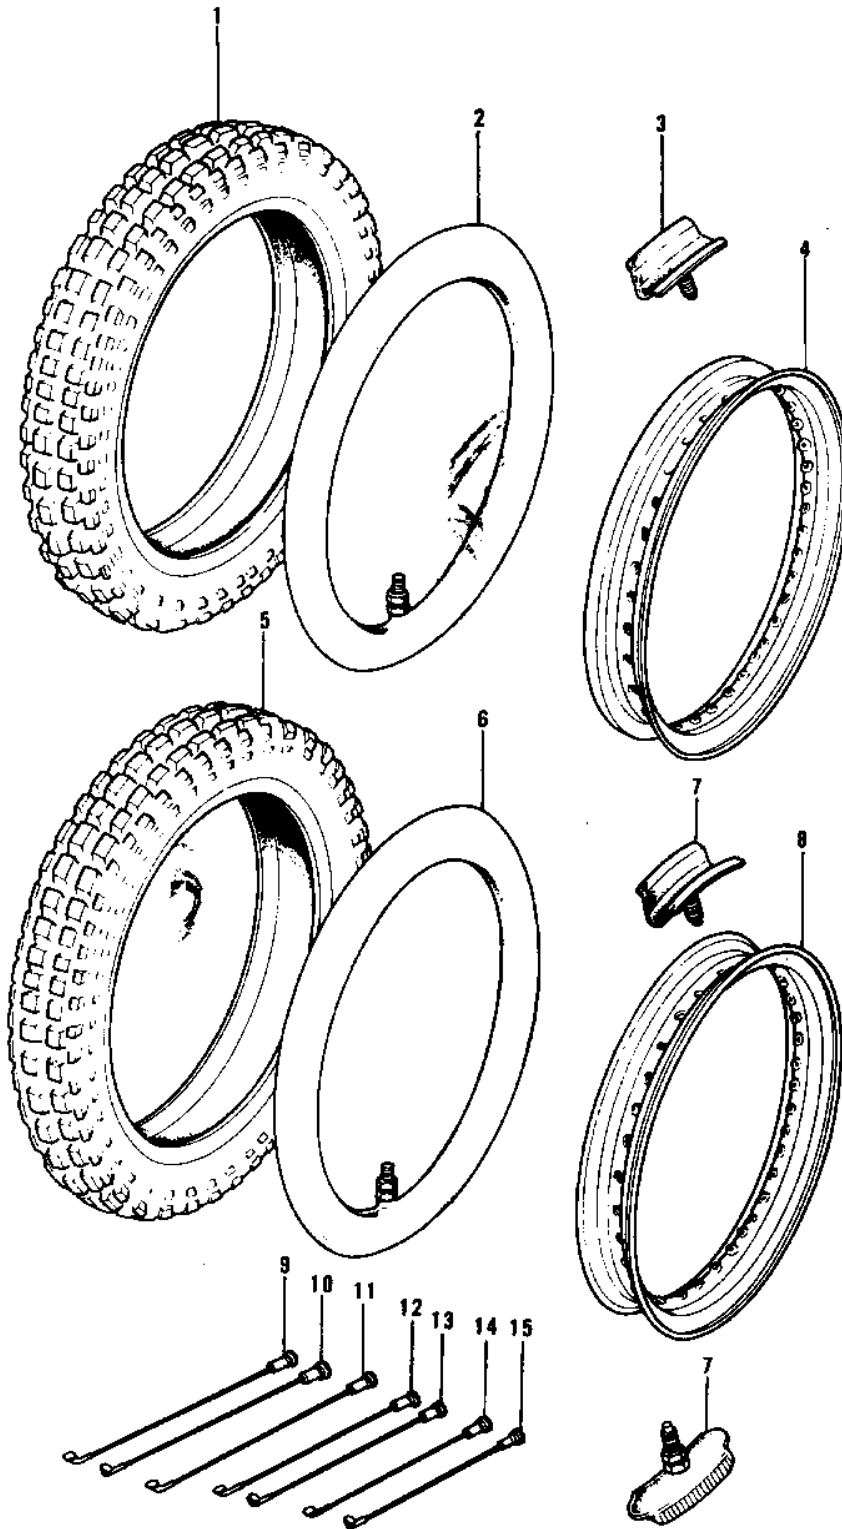

1975 KX125-A PARTS DIAGRAM

WHEELS/TIRES ('74-'76 KX125/A/A3)

1975 KX125-A PARTS LIST

WHEELS/TIRES ('74-'76 KX125/A/A3)

ITEM NAME	PART NUMBER	QUANTITY
TIRE 300-21 DUN MX (Ref # 1)	41017-012	
TUBE,2.75/3.70-21 (Ref # 2)	41022-1021	
PROTECTOR,BEAD 1.60A (Ref # 3)	41024-010	
RIM,1.60AX21E (Ref # 4)	41025-076	
*** N.L.A.*** (Canada) (Ref # 5)	41017-015	
TUBE 350/375/410-18 (Ref # 6)	41022-031	
PROTECTOR,BEAD,1.85B (Ref # 7)	41024-011	
RIM,1.85BX18E (Ref # 8)	41025-077	
SPOKE-ASY,FR INNER (Ref # 9)	41027-068	
SPOKE-ASY FR OUTER (Ref # 10)	41028-068	
SPOKE-ASY,FR (Ref # 11)	41027-069	
SPOKE-ASY,RR INNER L (Ref # 12)	41027-070	
SPOKE-ASY RR OUTER L (Ref # 13)	41028-069	
SPOKE-ASY,RR INNER R (Ref # 14)	41027-071	
SPOKE-ASY RR OUTER R (Ref # 15)	41028-070	