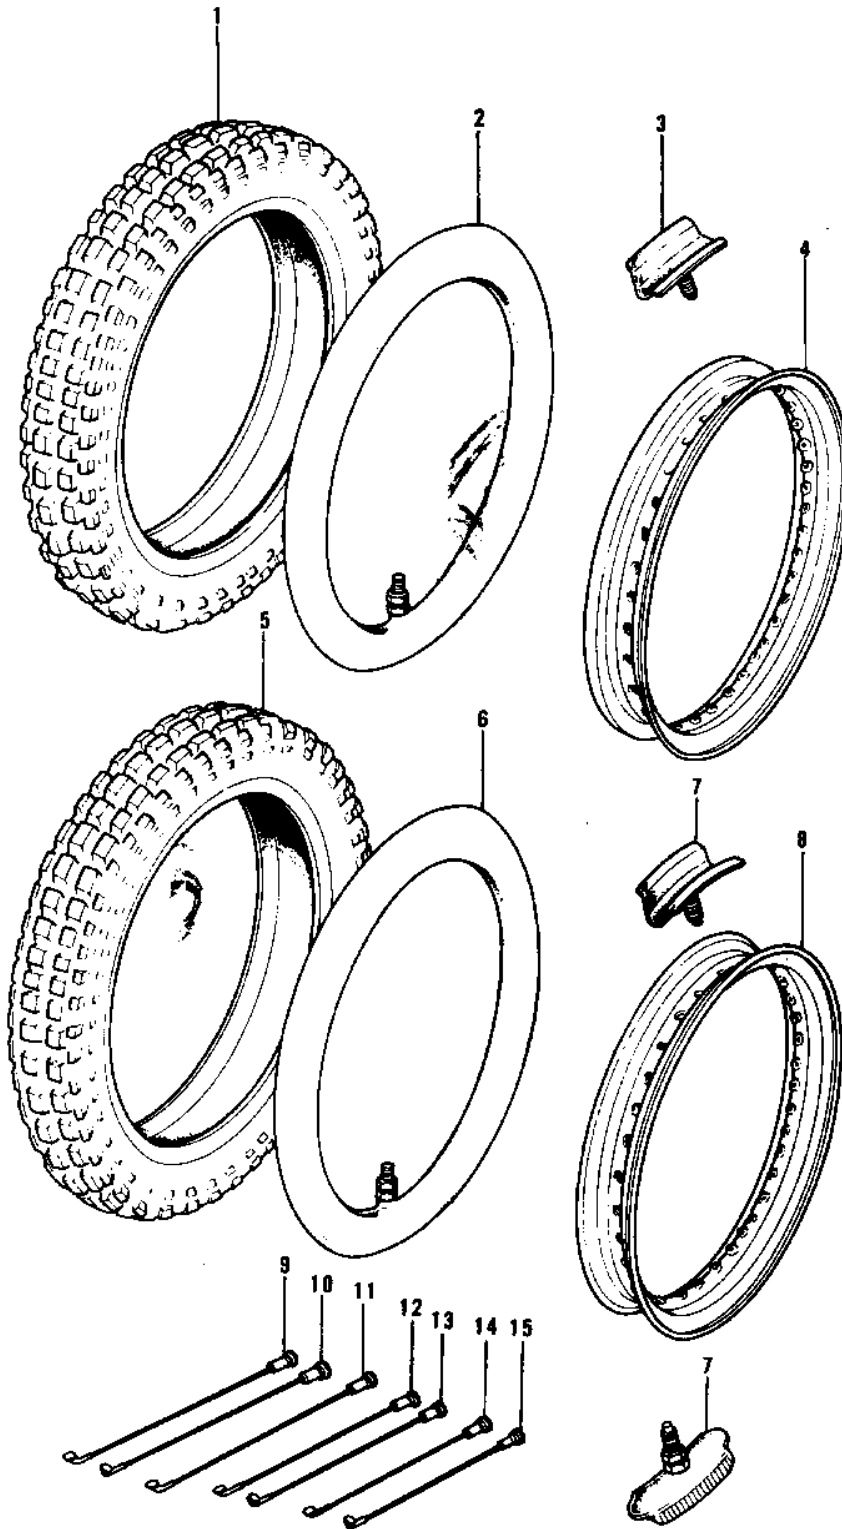

1974 KX125 PARTS DIAGRAM

WHEELS/TIRES (74-'76 KX125/A/A3)

1974 KX125 PARTS LIST

WHEELS/TIRES ('74-'76 KX125/A/A3)

ITEM NAME	PART NUMBER	QUANTITY
TIRE 300-21 DUN MX (Ref # 1)	41017-012	2
TUBE,2.75/3.70-21 (Ref # 2)	41022-1021	1
PROTECTOR,BEAD 1.60A (Ref # 3)	41024-010	1
RIM,1.60AX21E (Ref # 4)	41025-076	1
*** N.L.A.*** (Canada) (Ref # 5)	41017-015	1
TUBE 350/375/410-18 (Ref # 6)	41022-031	1
PROTECTOR,BEAD,1.85B (Ref # 7)	41024-011	2
RIM,1.85BX18E (Ref # 8)	41025-077	1
SPOKE-ASY,FR INNER (Ref # 9)	41027-068	9
SPOKE-ASY FR OUTER (Ref # 10)	41028-068	9
SPOKE-ASY,FR (Ref # 11)	41027-069	18
SPOKE-ASY,RR INNER L (Ref # 12)	41027-070	9
SPOKE-ASY RR OUTER L (Ref # 13)	41028-069	9
SPOKE-ASY,RR INNER R (Ref # 14)	41027-071	9
SPOKE-ASY RR OUTER R (Ref # 15)	41028-070	9