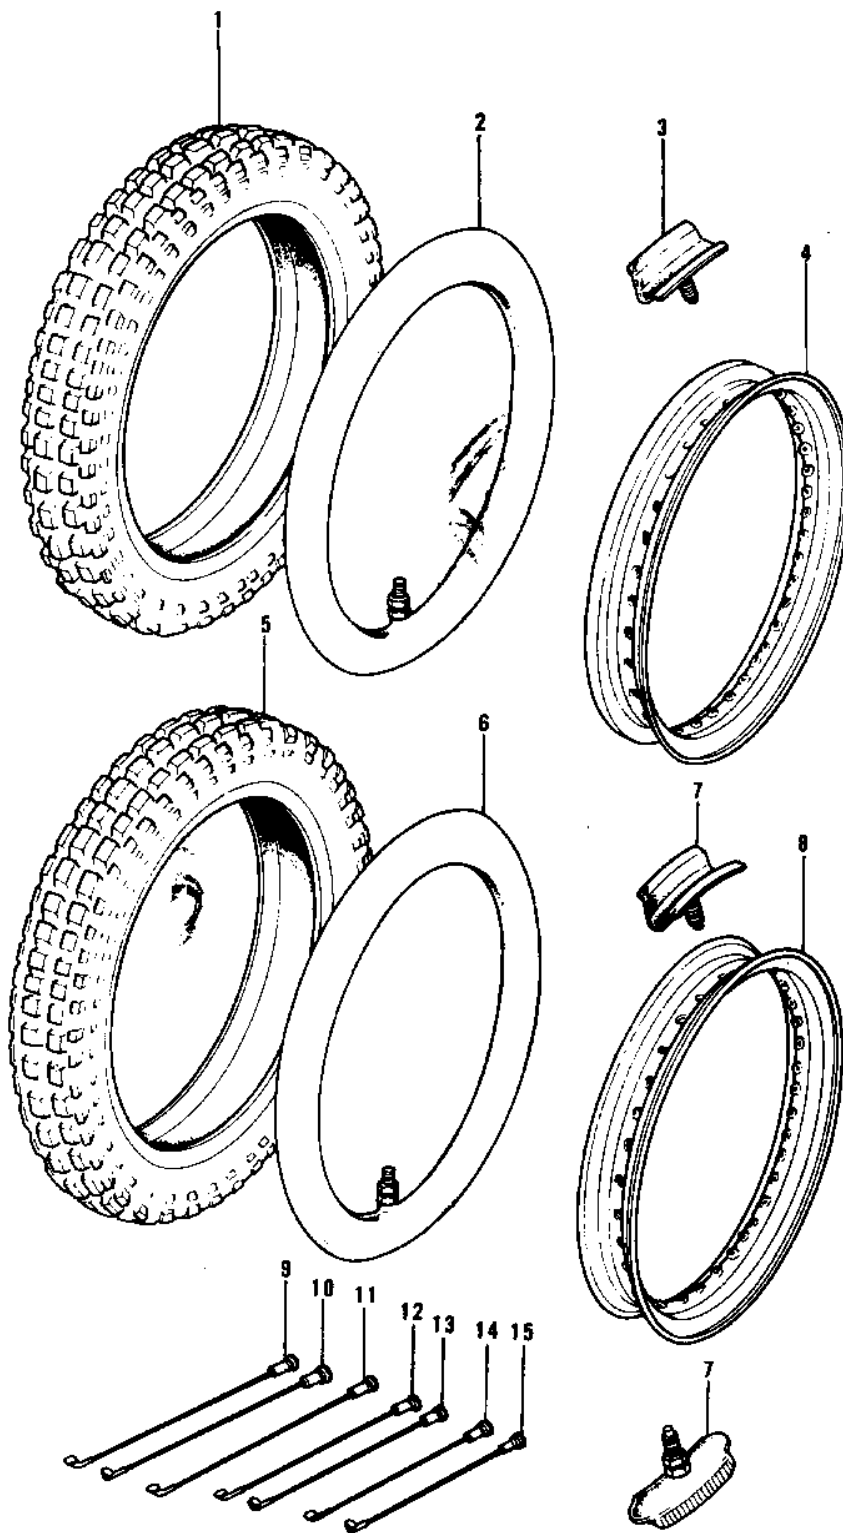

1974 KX125 PARTS DIAGRAM

WHEELS/TIRES ('74-'76 KX125/A/A3)

1974 KX125 PARTS LIST

WHEELS/TIRES ('74-'76 KX125/A/A3)

ITEM NAME	PART NUMBER	QUANTITY
TIRE 300-21 DUN MX (Ref # 1)	41017-012	1
TUBE,2.75/3.70-21 (Ref # 2)	41022-1021	1
PROTECTOR,BEAD 1.60A (Ref # 3)	41024-010	1
RIM,1.60AX21E (Ref # 4)	41025-076	1
*** N.L.A. *** (Canada) (Ref # 5)	41017-015	1
TUBE 350/375/410-18 (Ref # 6)	41022-031	1
PROTECTOR,BEAD,1.85B (Ref # 7)	41024-011	1
RIM,1.85BX18E (Ref # 8)	41025-077	1
SPOKE-ASY,FR INNER (Ref # 9)	41027-068	1
SPOKE-ASY FR OUTER (Ref # 10)	41028-068	1
SPOKE-ASY,FR (Ref # 11)	41027-069	1
SPOKE-ASY,RR INNER L (Ref # 12)	41027-070	1
SPOKE-ASY RR OUTER L (Ref # 13)	41028-069	1
SPOKE-ASY,RR INNER R (Ref # 14)	41027-071	1
SPOKE-ASY RR OUTER R (Ref # 15)	41028-070	1