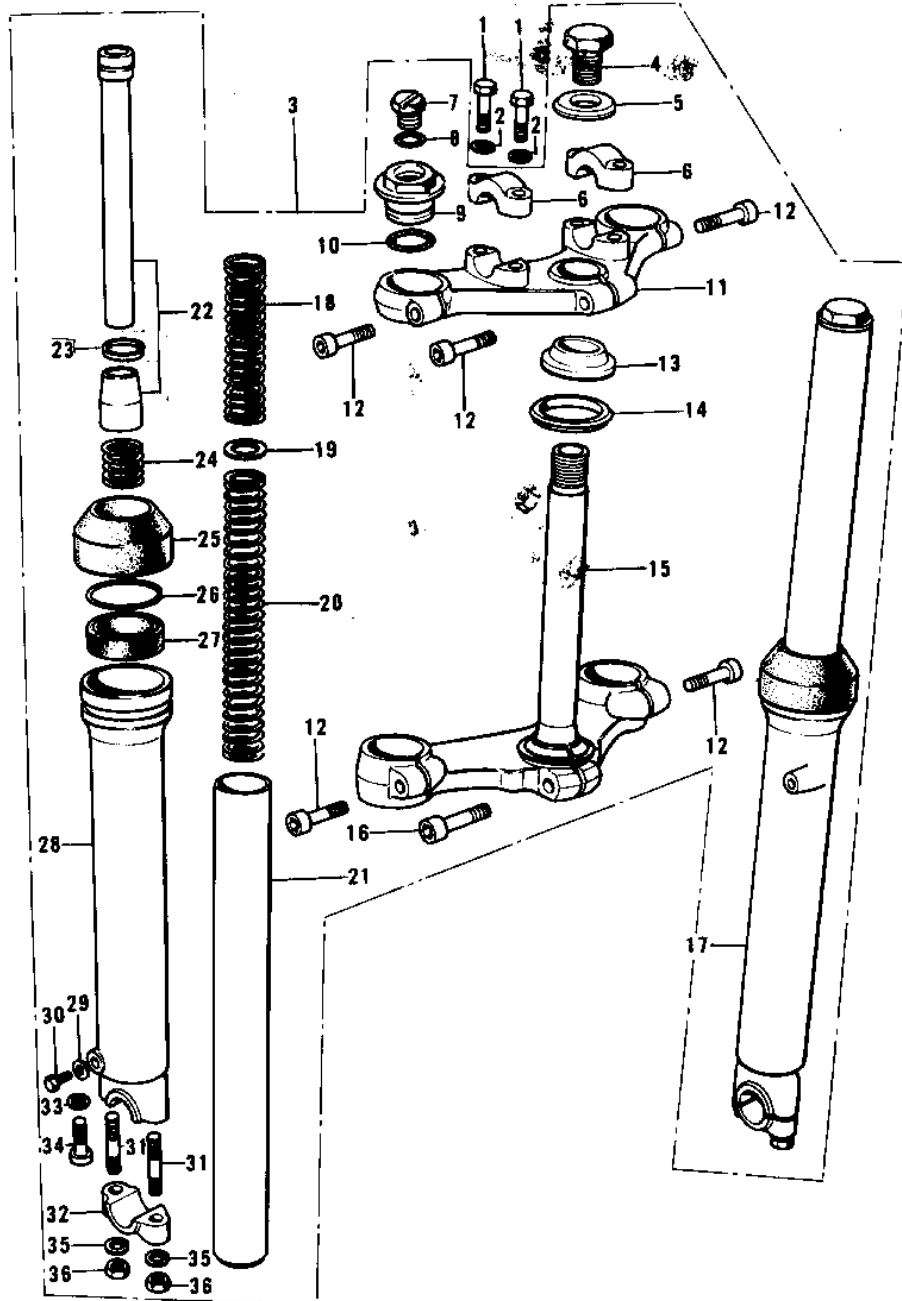

1975 KX125-A PARTS DIAGRAM

FRONT FORK

1975 KX125-A PARTS LIST

FRONT FORK

ITEM NAME	PART NUMBER	QUANTITY
BOLT 8X38 (Ref # 1)	92001-1405	
WASHER SPRING 8MM (Ref # 2)	461F0800	
FORK-FRONT (Ref # 3)	44001-142	
BOLT,STEERING STEM (Ref # 4)	44041-077	
WASHER,STEERING STEM (Ref # 5)	44043-056	
HOLDER,HANDLEBAR (Ref # 6)	46012-012	
HOLDER,HANDLEBAR (Ref # 6)	46012-014	
BOLT,HEX HEAD,12MM (Ref # 7)	44041-069	
O RING (Ref # 8)	44045-048	
BOLT,FORK TOP (Ref # 9)	44032-011	
"O" RING,FORK TOP (Ref # 10)	44046-021	
HEAD,STEERING STEM (Ref # 11)	44039-066	
HEAD,STEERING STEM (Ref # 11)	44039-070	
BOLT,HEX HEAD,8X34 (Ref # 12)	44041-070	
CONE STERNG BERG LOW (Ref # 13)	92047-010	
SEAL,STEERING STEM (Ref # 14)	44010-027	
STEM,STEERING (Ref # 15)	44037-083	
BOLT,SPECIAL 10X42 (Ref # 16)	44041-073	
TUBE,RH,FORK OUTER (Ref # 17)	44006-1045	
SPRING,FORK,SHORT (Ref # 18)	44026-058	
SEAT,FORK SPRING (Ref # 19)	44029-021	
SPRING,FORK,LONG (Ref # 20)	44026-057	
TUBE,FORK INNER (Ref # 21)	44013-047	
CYLINDER-FORK (Ref # 22)	44022-023	
RING (Ref # 23)	44025-002	
SPRING,FORK CYLINDER (Ref # 24)	44026-054	
DUST SHIELD,FORK (Ref # 25)	44010-026	
CIRCLIP,45MM (Ref # 26)	44044-020	
OIL SEAL,FORK (Ref # 27)	44009-018	

1975 KX125-A PARTS LIST

FRONT FORK

ITEM NAME	PART NUMBER	QUANTITY
TUBE,LH,FORK OUTER (Ref # 28)	44005-1045	
BOLT-UPSET,6X8 (Ref # 29)	112B0608	
GASKET,DRAIN PLUG (Ref # 30)	44045-047	
STUD,8X35 (Ref # 31)	92004-1009	
HOLDER,FRONT AXLE (Ref # 32)	44063-009	
GASKET,FORK CYL BOLT (Ref # 33)	44045-051	
BOLT,FORK CYLINDER (Ref # 34)	44041-078	
WASHER SPRING 8MM (Ref # 35)	461F0800	
NUT,8MM (Ref # 36)	312G0800	