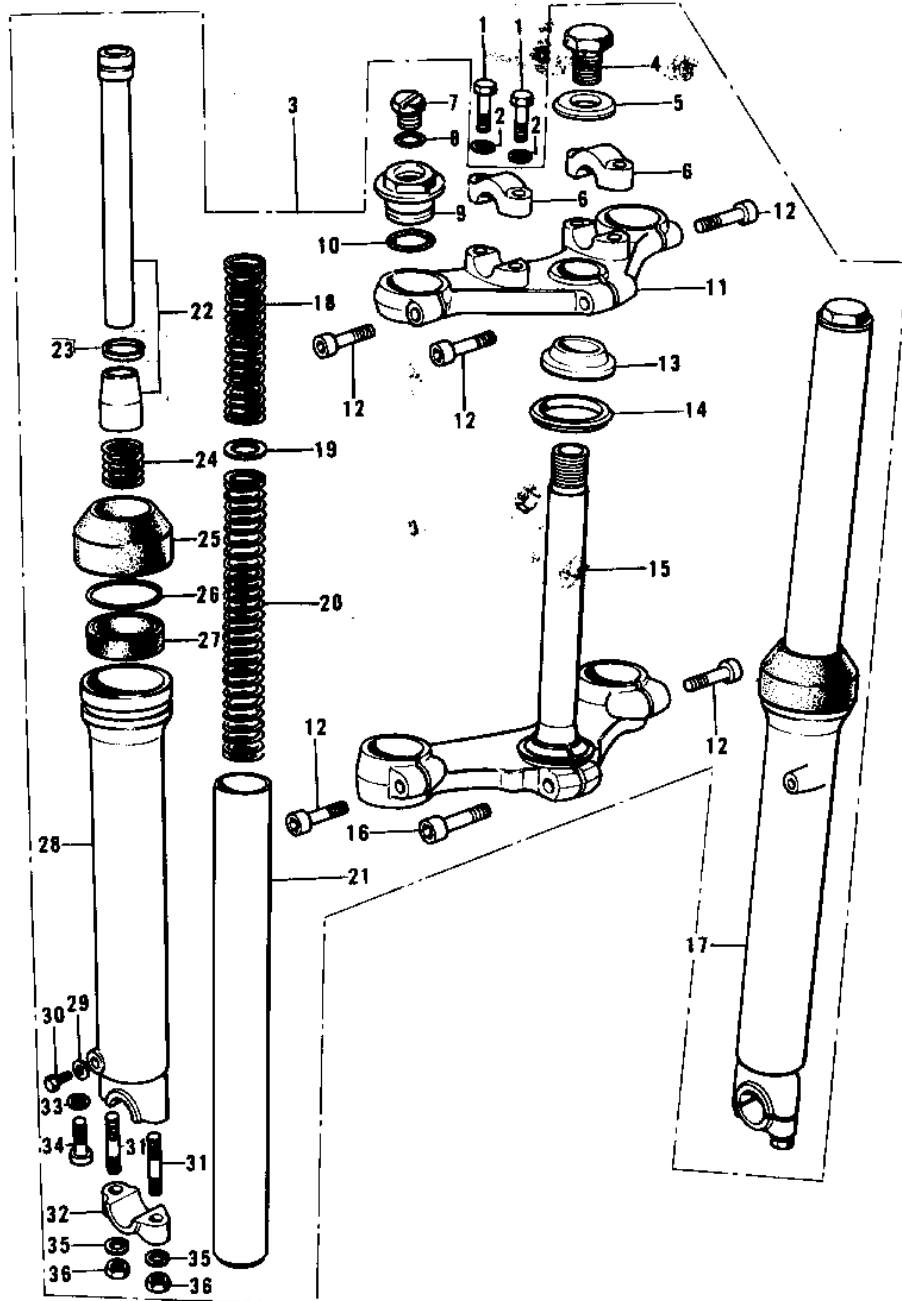

1974 KX125 PARTS DIAGRAM

FRONT FORK

1974 KX125 PARTS LIST

FRONT FORK

ITEM NAME	PART NUMBER	QUANTITY
BOLT 8X38 (Ref # 1)	92001-1405	1
WASHER SPRING 8MM (Ref # 2)	461F0800	2
FORK-FRONT (Ref # 3)	44001-142	1
BOLT,STEERING STEM (Ref # 4)	44041-077	1
WASHER,STEERING STEM (Ref # 5)	44043-056	1
HOLDER,HANDLEBAR (Ref # 6)	46012-012	1
HOLDER,HANDLEBAR (Ref # 6)	46012-014	1
BOLT,HEX HEAD,12MM (Ref # 7)	44041-069	1
O RING (Ref # 8)	44045-048	1
BOLT,FORK TOP (Ref # 9)	44032-011	1
"O" RING,FORK TOP (Ref # 10)	44046-021	1
HEAD,STEERING STEM (Ref # 11)	44039-066	1
HEAD,STEERING STEM (Ref # 11)	44039-070	1
BOLT,HEX HEAD,8X34 (Ref # 12)	44041-070	1
CONE STERNG BERG LOW (Ref # 13)	92047-010	1
SEAL,STEERING STEM (Ref # 14)	44010-027	1
STEM,STEERING (Ref # 15)	44037-083	1
BOLT,SPECIAL 10X42 (Ref # 16)	44041-073	1
TUBE,RH,FORK OUTER (Ref # 17)	44006-1045	1
SPRING,FORK,SHORT (Ref # 18)	44026-058	1
SEAT,FORK SPRING (Ref # 19)	44029-021	1
SPRING,FORK,LONG (Ref # 20)	44026-057	1
TUBE,FORK INNER (Ref # 21)	44013-047	1
CYLINDER-FORK (Ref # 22)	44022-023	1
RING (Ref # 23)	44025-002	1
SPRING,FORK CYLINDER (Ref # 24)	44026-054	1
DUST SHIELD,FORK (Ref # 25)	44010-026	1
CIRCLIP,45MM (Ref # 26)	44044-020	1
OIL SEAL,FORK (Ref # 27)	44009-018	1

1974 KX125 PARTS LIST

FRONT FORK

ITEM NAME	PART NUMBER	QUANTITY
TUBE,LH,FORK OUTER (Ref # 28)	44005-1045	1
BOLT-UPSET,6X8 (Ref # 29)	112B0608	1
GASKET,DRAIN PLUG (Ref # 30)	44045-047	1
STUD,8X35 (Ref # 31)	92004-1009	1
HOLDER,FRONT AXLE (Ref # 32)	44063-009	1
GASKET,FORK CYL BOLT (Ref # 33)	44045-051	1
BOLT,FORK CYLINDER (Ref # 34)	44041-078	1
NUT,8MM (Ref # 36)	312G0800	1