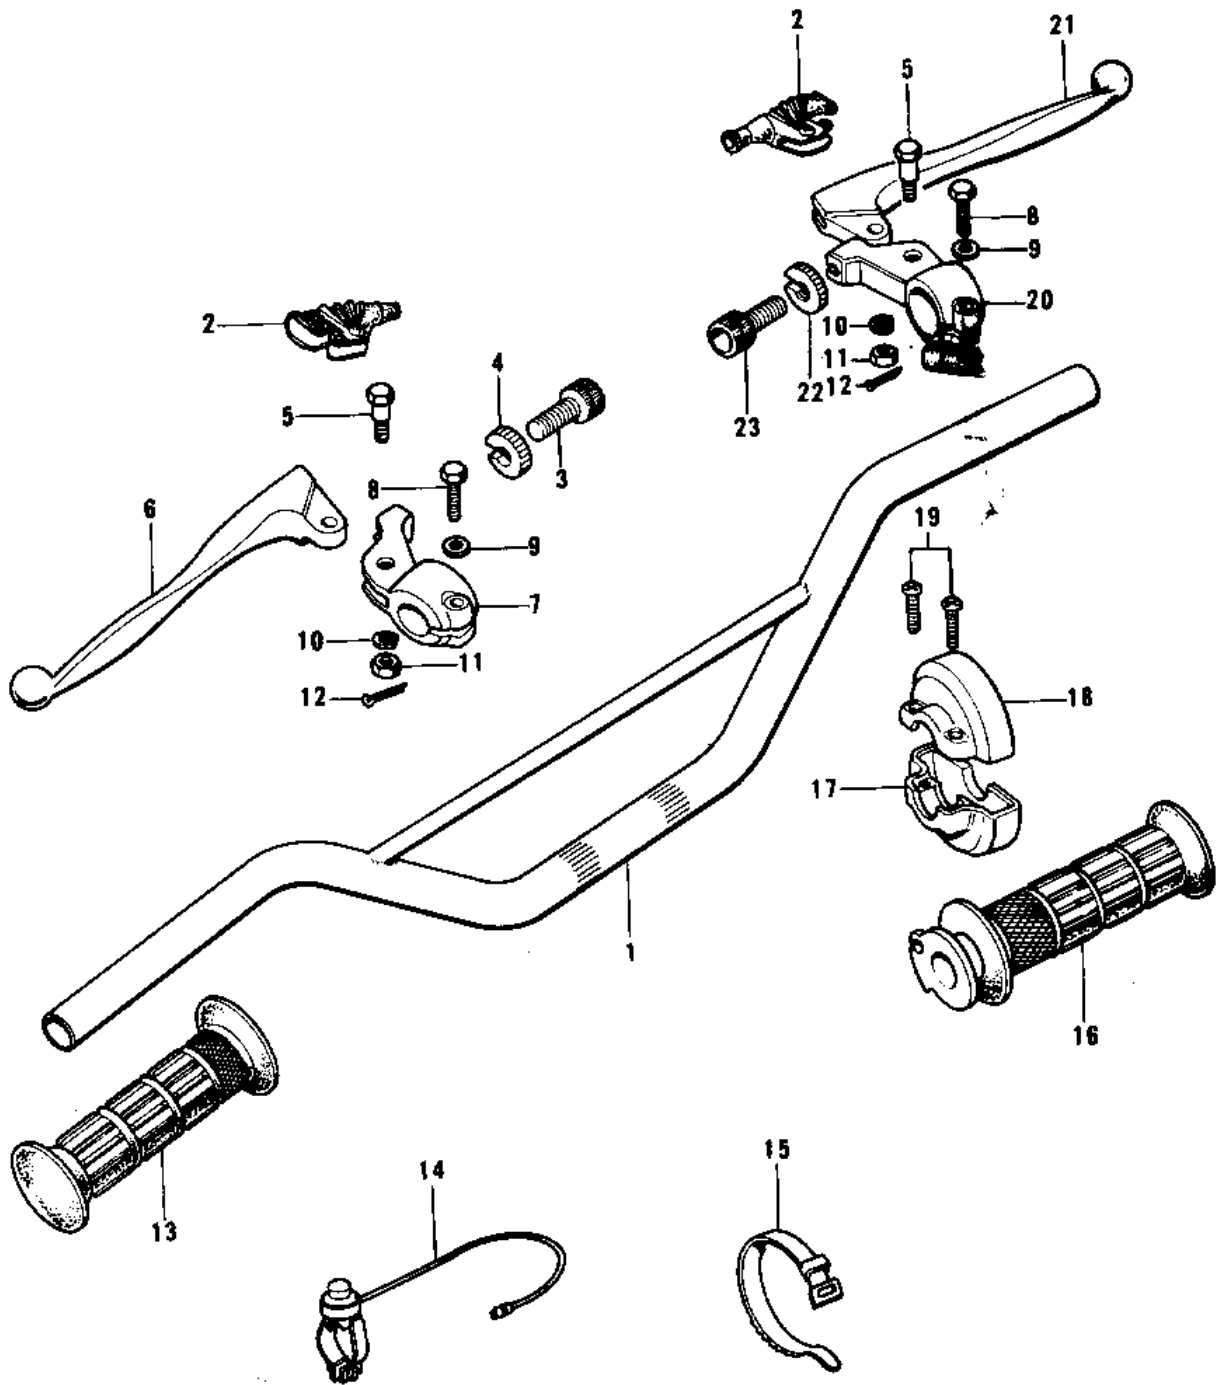

1975 KX125-A PARTS DIAGRAM

HANDLEBAR ('74-'76 KX125/A/A3)

1975 KX125-A PARTS LIST

HANDLEBAR ('74-'76 KX125/A/A3)

ITEM NAME	PART NUMBER	QUANTITY
HANDLEBAR (Ref # 1)	46004-028	
BOOTS,LEVER HOLDER (Ref # 2)	49006-1017	
SCREW,CABLE ADJUST (Ref # 3)	46055-009	
NUT-LOCK (Ref # 4)	46056-005	
NUT,CABLE ADJUST LOCK (Ref # 4)	46056-006	
BOLT,HEX HEAD,6MM (Ref # 5)	92001-140	
LEVER,CLUTCH (Ref # 6)	46092-020	
LEVER, CLUTCH (Ref # 6)	46092-021	
HOLDER,CLUTCH LEVER (Ref # 7)	46094-014	
BOLT, HEX HEAD 6X22 (Ref # 8)	110N0622	
WASHER PLAIN 6MM (Ref # 9)	411B0600	
WASHER SPRING 6MM (Ref # 10)	461F0600	
NUT CASTLE (Ref # 11)	320B0600	
PIN COTTER 1.6X15 (Ref # 12)	550D1615	
RUBBER,L.H GRIP (Ref # 13)	46075-025	
SWITCH,ASSY,ENG STOP (Ref # 14)	27010-1018	
BAND,SHORT (Ref # 15)	92072-030	
GRIP ASSY,THROTTLE (Ref # 16)	46019-033	
CASE,R.H LOWER (Ref # 17)	46023-018	
CASE,R.H UPPER (Ref # 18)	46041-022	
SCREW PAN HEAD 5X20 (Ref # 19)	220E0520	
HOLDER,FR BRAKE LEVER (Ref # 20)	46060-010	
LEVER,FRONT BRAKE (Ref # 21)	46058-017	
FRONT BRAKE LEVER (Ref # 21)	46058-018	
NUT,CABLE ADJUST LOCK (Ref # 22)	46056-006	
SCREW,CABLE ADJUST (Ref # 23)	46055-010	