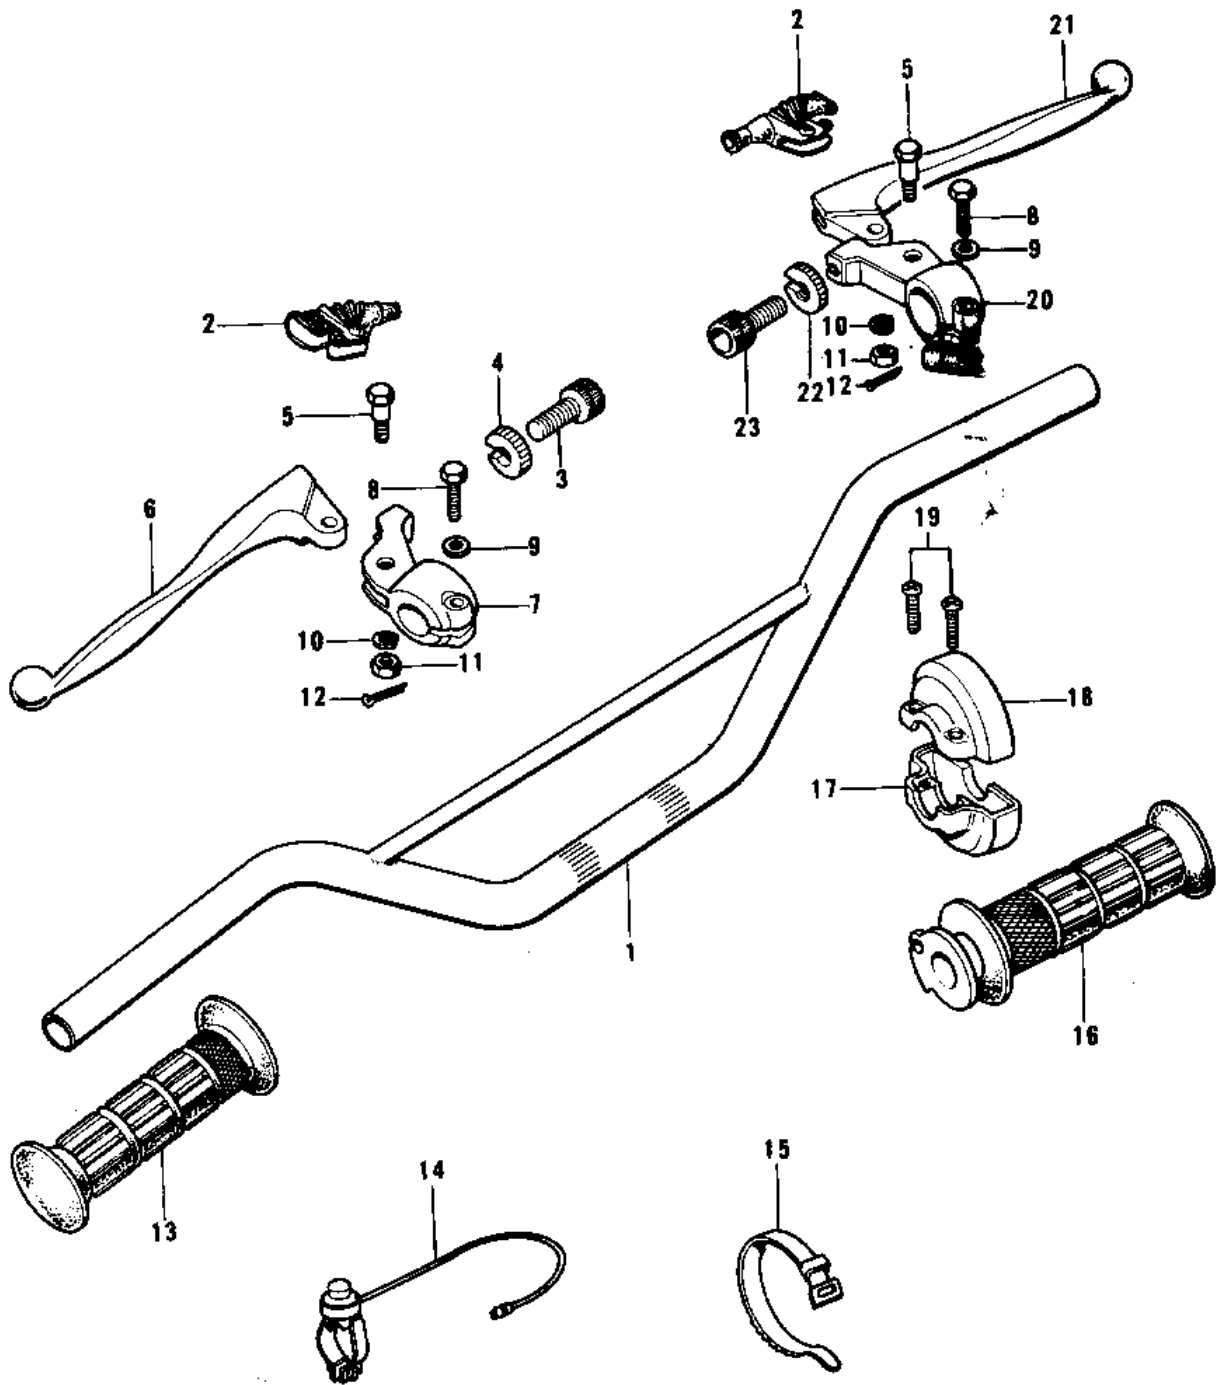

1974 KX125 PARTS DIAGRAM

HANDLEBAR ('74-'76 KX125/A/A3)

1974 KX125 PARTS LIST

HANDLEBAR ('74-'76 KX125/A/A3)

ITEM NAME	PART NUMBER	QUANTITY
HANDLEBAR (Ref # 1)	46004-028	1
BOOTS,LEVER HOLDER (Ref # 2)	49006-1017	2
SCREW,CABLE ADJUST (Ref # 3)	46055-009	1
NUT-LOCK (Ref # 4)	46056-005	1
NUT,CABLE ADJUST LOCK (Ref # 4)	46056-006	1
BOLT,HEX HEAD,6MM (Ref # 5)	92001-140	2
LEVER,CLUTCH (Ref # 6)	46092-020	1
LEVER, CLUTCH (Ref # 6)	46092-021	1
HOLDER,CLUTCH LEVER (Ref # 7)	46094-014	1
BOLT, HEX HEAD 6X22 (Ref # 8)	110N0622	2
WASHER PLAIN 6MM (Ref # 9)	411B0600	2
WASHER SPRING 6MM (Ref # 10)	461F0600	2
NUT CASTLE (Ref # 11)	320B0600	2
PIN COTTER 1.6X15 (Ref # 12)	550D1615	2
RUBBER,L.H GRIP (Ref # 13)	46075-025	1
SWITCH,ASSY,ENG STOP (Ref # 14)	27010-1018	1
BAND,SHORT (Ref # 15)	92072-030	1
GRIP ASSY,THROTTLE (Ref # 16)	46019-033	1
CASE,R.H LOWER (Ref # 17)	46023-018	1
CASE,R.H UPPER (Ref # 18)	46041-022	1
SCREW PAN HEAD 5X20 (Ref # 19)	220E0520	2
HOLDER,FR BRAKE LEVER (Ref # 20)	46060-010	1
LEVER,FRONT BRAKE (Ref # 21)	46058-017	1
FRONT BRAKE LEVER (Ref # 21)	46058-018	1
NUT,CABLE ADJUST LOCK (Ref # 22)	46056-006	1
SCREW,CABLE ADJUST (Ref # 23)	46055-010	1