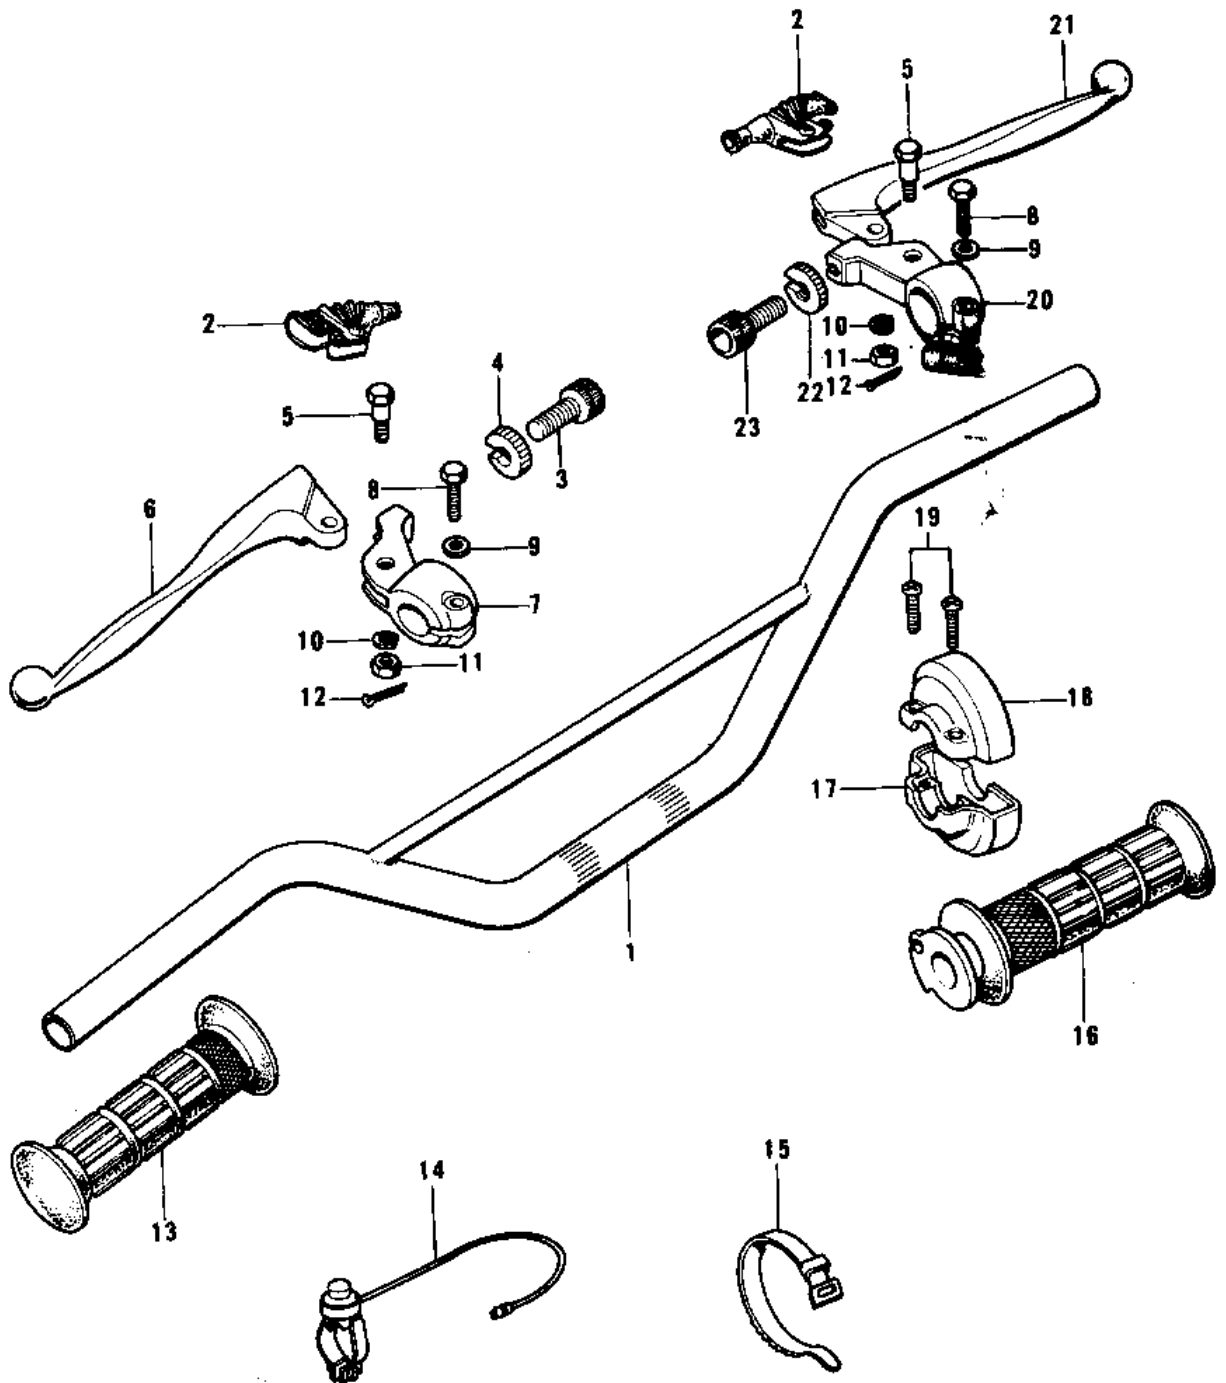

1974 KX125 PARTS DIAGRAM

HANDLEBAR ('74-'76 KX125/A/A3)

1974 KX125 PARTS LIST

HANDLEBAR ('74-'76 KX125/A/A3)

ITEM NAME	PART NUMBER	QUANTITY
HANDLEBAR (Ref # 1)	46004-028	1
BOOTS,LEVER HOLDER (Ref # 2)	49006-1017	1
SCREW,CABLE ADJUST (Ref # 3)	46055-009	1
NUT-LOCK (Ref # 4)	46056-005	1
NUT,CABLE ADJUST LOCK (Ref # 4)	46056-006	2
BOLT,HEX HEAD,6MM (Ref # 5)	92001-140	1
LEVER,CLUTCH (Ref # 6)	46092-020	1
LEVER, CLUTCH (Ref # 6)	46092-021	1
HOLDER,CLUTCH LEVER (Ref # 7)	46094-014	1
BOLT, HEX HEAD 6X22 (Ref # 8)	110N0622	1
WASHER PLAIN 6MM (Ref # 9)	411B0600	1
WASHER SPRING 6MM (Ref # 10)	461F0600	1
NUT CASTLE (Ref # 11)	320B0600	1
PIN COTTER 1.6X15 (Ref # 12)	550D1615	1
RUBBER,L.H GRIP (Ref # 13)	46075-025	1
SWITCH,ASSY,ENG STOP (Ref # 14)	27010-1018	1
BAND,SHORT (Ref # 15)	92072-030	1
GRIP ASSY,THROTTLE (Ref # 16)	46019-033	1
CASE,R.H LOWER (Ref # 17)	46023-018	1
CASE,R.H UPPER (Ref # 18)	46041-022	1
SCREW PAN HEAD 5X20 (Ref # 19)	220E0520	1
HOLDER,FR BRAKE LEVER (Ref # 20)	46060-010	1
LEVER,FRONT BRAKE (Ref # 21)	46058-017	1
FRONT BRAKE LEVER (Ref # 21)	46058-018	1
SCREW,CABLE ADJUST (Ref # 23)	46055-010	1