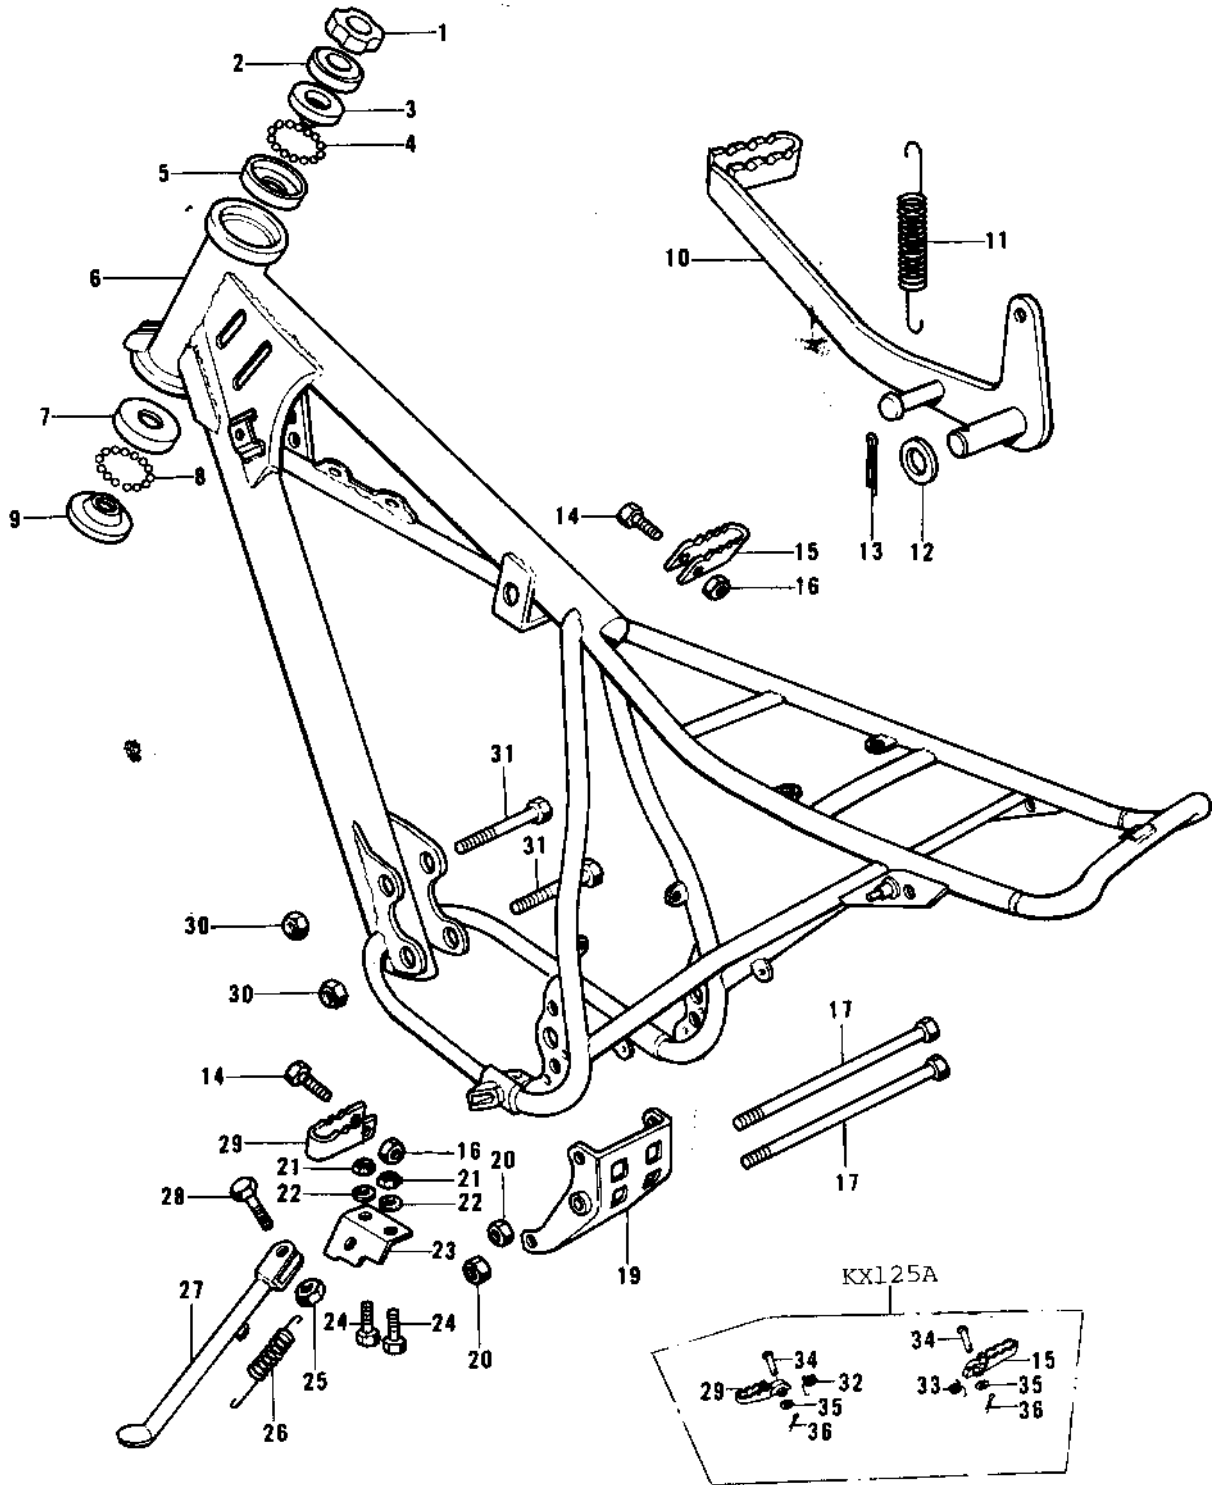

1976 KX125-A3 PARTS DIAGRAM

FRAME/FRAME FITTINGS

1976 KX125-A3 PARTS LIST

FRAME/FRAME FITTINGS

ITEM NAME	PART NUMBER	QUANTITY
NUT,STEERING STEM (Ref # 1)	92090-022	
CAP,STEERING STEM (Ref # 2)	46098-012	
CONE,STRG STM BRG,UP (Ref # 3)	92047-014	
BALL STEEL 3/16' (Ref # 4)	600A0600	
RACE,STRG STM BEARING (Ref # 5)	92048-009	
FRAME (Ref # 6)	32002-091	
FRAME (Ref # 6)	32002-112	
RACE STEERING BEARING (Ref # 7)	92048-005	
BALL STEEL 1/4' (Ref # 8)	600A0800	
CONE STERNG BERG LOW (Ref # 9)	92047-010	
PEDAL,BRAKE (Ref # 10)	43001-063	
SPRING,BRAKE PEDAL (Ref # 11)	43005-026	
WASHER PLAIN 12MM (Ref # 12)	410B1200	
PIN COTTER 2.5X20 (Ref # 13)	550D2520	
BOLT,HEX HEAD,8X38 (Ref # 14)	110B0838	
BAR,R.H FOOTREST (Ref # 15)	34028-018	
BAR,FOOTREST,R.H (Ref # 15)	34028-026	
NUT,8MM (Ref # 16)	92019-018	
BOLT,HEX HEAD,10X125 (Ref # 17)	92001-1248	
BRACKET,ENGINE (Ref # 19)	32117-007	
NUT,10MM (Ref # 20)	92019-016	
NUT 8MM (Ref # 21)	312B0800	
WASHER SPRING 8MM (Ref # 22)	461F0800	
BRACKET,SIDE STAND (Ref # 23)	34008-009	
BOLT-SMALL-UPSET,8X22 (Ref # 24)	115B0822	
NUT 10MM (Ref # 25)	315B1000	
SPRING-SIDE STAND (Ref # 26)	34025-004	
STAND-SIDE (Ref # 27)	34024-045	
BOLT,10X28 (Ref # 28)	113G1028	

1976 KX125-A3 PARTS LIST

FRAME/FRAME FITTINGS

ITEM NAME	PART NUMBER	QUANTITY
BAR,L.H FOOTREST (Ref # 29)	34028-017	
BAR,FOOTREST,L.H (Ref # 29)	34028-025	
NUT,8MM (Ref # 30)	92019-018	
BOLT,HEX HEAD,8X65 (Ref # 31)	110B0865	
SPRING,L.H,FOOTREST (Ref # 32)	92081-1254	
SPRING,R.H,FOOTREST (Ref # 33)	92081-1255	
PIN,FOOTREST BAR FIT (Ref # 34)	92043-115	
WASHER PLAIN 8MM (Ref # 35)	410B0800	
PIN,COTTER,2.5X15 (Ref # 36)	550D2515	