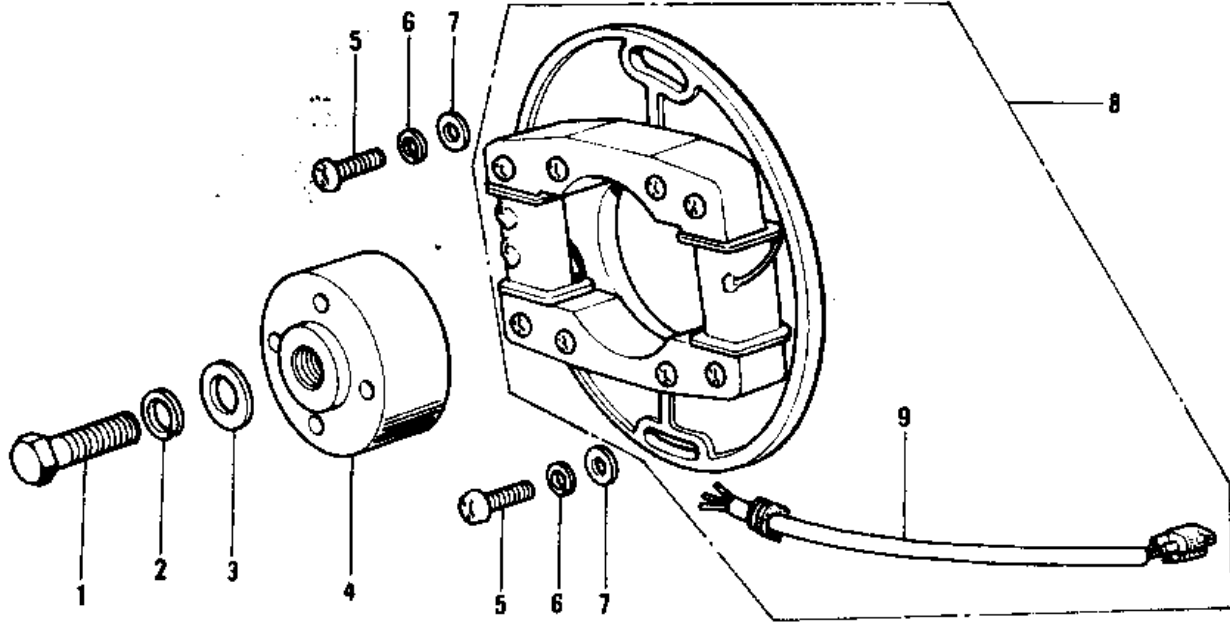

1976 KX125-A3 PARTS DIAGRAM

IGNITION ('74-'76 KX125/A/A3)

1976 KX125-A3 PARTS LIST

IGNITION ('74-'76 KX125/A/A3)

ITEM NAME	PART NUMBER	QUANTITY
BOLT (Ref # 1)	92001-1578	
WASHER SPRING 8MM (Ref # 2)	461F0800	
WASHER,PLAIN,8MM (Ref # 3)	92022-276	
ROTOR,MAGNETO (Ref # 4)	21007-026	
SCREW PAN HEAD 6X25 (Ref # 5)	220B0625	
WASHER SPRING 6MM (Ref # 6)	461F0600	
WASHER PLAIN 6MM (Ref # 7)	410B0600	
STATOR ASSY (Ref # 8)	21003-020	
WIRING HARNESS,MAGNET (Ref # 9)	21029-027	
COIL,IGNITION (Ref # 10)	21121-070	
NUT,6MM (Ref # 11)	92019-019	
CLAMP,SPARK PLUG CAP (Ref # 12)	92037-1173	
SCREW-PAN-CROS (Ref # 13)	220B0310	
TERMINAL,PLUG CAP (Ref # 14)	21169-001	
CAP,SPARK PLUG (Ref # 15)	21130-1006	
BOLT-UPSET (Ref # 16)	112G0618	
WASHER PLAIN (Ref # 17)	92022-024	
IGNITION UNIT (Ref # 18)	21119-018	