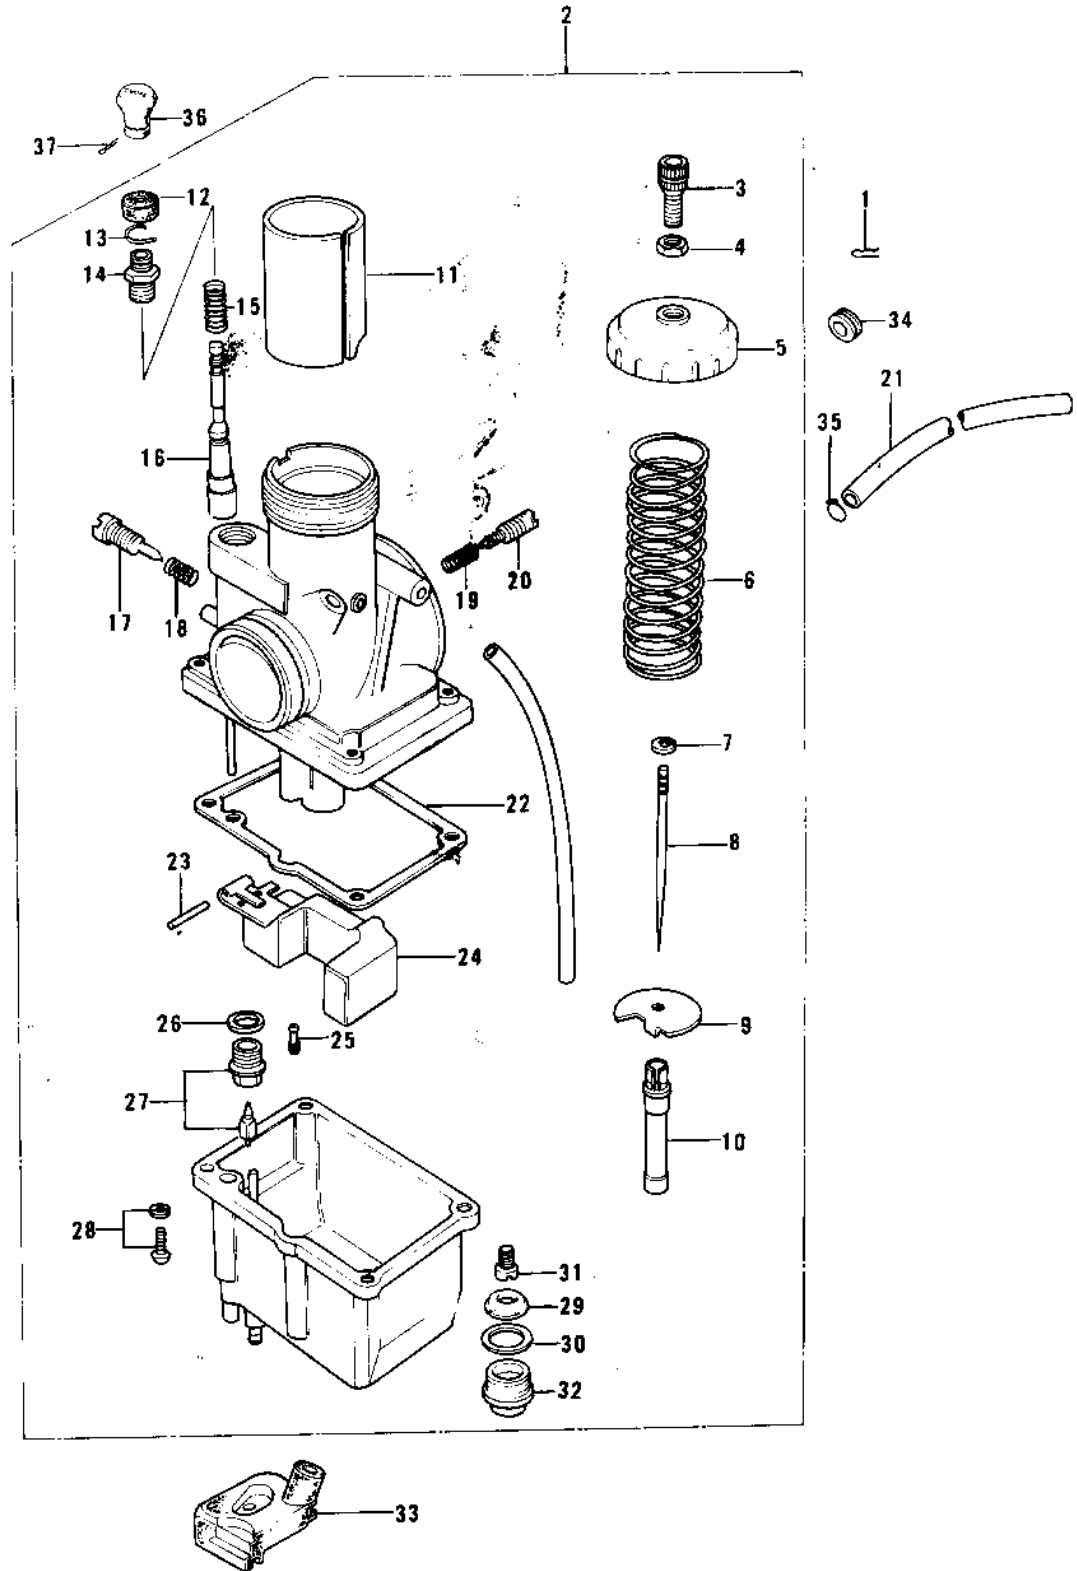

1974 KX125 PARTS DIAGRAM

CARBURETOR ('74-'76 KX125/A/A3)

1974 KX125 PARTS LIST

CARBURETOR ('74-'76 KX125/A/A3)

ITEM NAME	PART NUMBER	QUANTITY
CIRCLIP (Ref # 1)	92036-018	1
CARBURETOR (Ref # 2)	16001-208	1
ADJUSTER,CABLE (Ref # 3)	16002-014	1
NUT-CABLE ADJUST LOCK (Ref # 4)	16003-006	1
CAP,MIXING CHAMBER (Ref # 5)	16004-025	1
SPRING,THROTTLE VALV (Ref # 6)	16006-023	1
CIRCLIP (Ref # 7)	16008-010	1
JET NEEDLE 4EJ3 (Ref # 8)	16009-040	1
SPRING SEAT,THRTL VLV (Ref # 9)	16007-025	1
NEEDLE JET,0-2 (Ref # 10)	16017-082	1
VALVE,THROTTLE (Ref # 11)	16025-079	1
CAP,STARTER PLUNGER (Ref # 12)	16036-012	1
CIRCLIP (Ref # 13)	92037-1077	1
CAP,STARTER PLUNGER (Ref # 14)	16012-021	1
SPRING,STARTER PLUNGR (Ref # 15)	16013-010	1
PLUNGER,STARTER (Ref # 16)	16016-014	1
SCREW,THROTTLE STOP (Ref # 17)	16021-023	1
SPRING THR STOP SCREW (Ref # 18)	16022-005	1
SPRING-THR STOP SCREW (Ref # 19)	16022-007	1
SCREW PILOT AIR ADJUST (Ref # 20)	16014-002	1
PIPE,FUEL (Ref # 21)	92059-109	1
GASKET,FLOAT CHAMBER (Ref # 22)	16019-023	1
FLOAT PIN (Ref # 23)	16032-006	1
FLOAT (Ref # 24)	16031-026	1
JET-PILOT NO 35 (Ref # 25)	92064-023	1
WASHER FLOAT VLV SEAT (Ref # 26)	16029-004	1
FLOAT VALVE ASSY (Ref # 27)	16030-005	1
SCREW-PAN-WS-CROS (Ref # 28)	223B0414	1
RING,MAIN JET (Ref # 29)	16008-012	1

1974 KX125 PARTS LIST

CARBURETOR ('74-'76 KX125/A/A3)

ITEM NAME	PART NUMBER	QUANTITY
GASKET,MAIN JET COVER (Ref # 30)	16034-008	1
JET-MAIN NO 107.5R (Ref # 31)	92063-073	1
MAIN JET,#A102.5 (Ref # 31)	92063-1028	1
BOLT,BANJO (Ref # 32)	92001-146	1
GROMMET,OVERFLOW PIPE (Ref # 33)	16136-010	1
GROMMET,FUEL PIPE (Ref # 34)	92071-083	1
GROMMET,FUEL PIPE (Ref # 34)	92071-090	1
CLAMP FUEL PIPE (Ref # 35)	92037-010	1
KNOB,CARBURETOR (Ref # 36)	92077-022	1
PIN COTTER 1.6X15 (Ref # 37)	550D1615	1