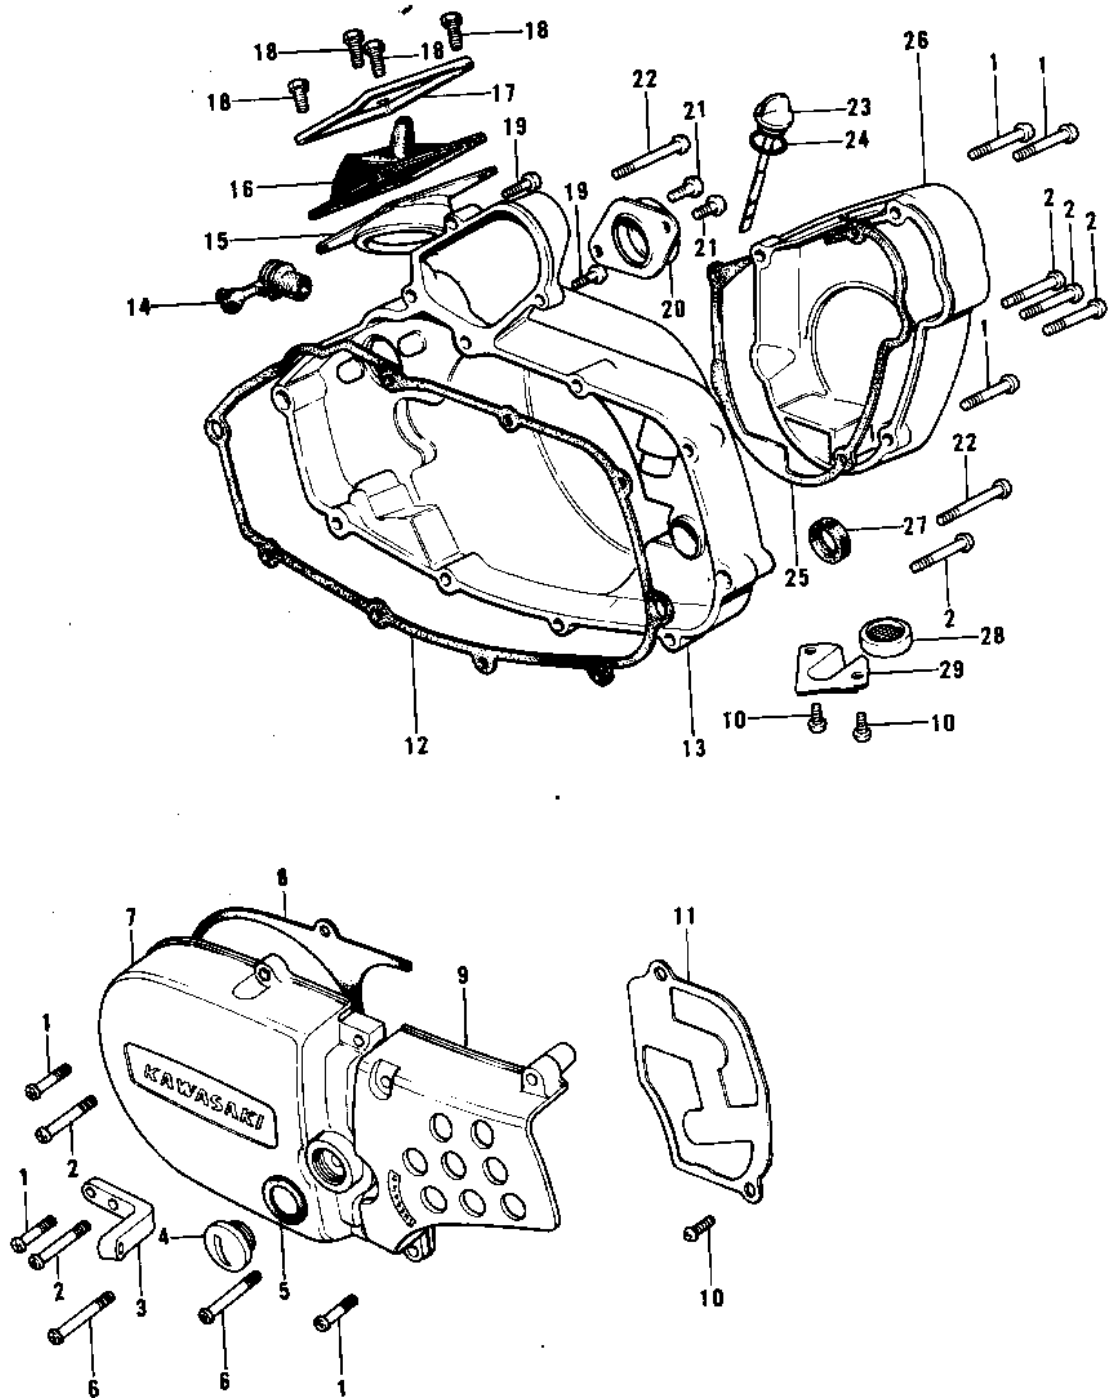

# 1975 KX125-A PARTS DIAGRAM

ENGINE COVERS ('74-'76 KX125/A/A3)

# 1975 KX125-A PARTS LIST

ENGINE COVERS ('74-'76 KX125/A/A3)

ITEM NAME	PART NUMBER	QUANTITY
SCREW PAN HEAD 6X20 (Ref # 1)	220B0620	
SCREW PAN HEAD 6X20 (Ref # 1)	220B0620	
SCREW PAN HEAD 6X30 (Ref # 2)	220B0630	
SCREW PAN HEAD 6X30 (Ref # 2)	220B0630	
HOLDER,WIRE GUIDE (Ref # 3)	14044-012	
PLUG,L.H ENG COVER (Ref # 4)	92067-017	
"O" RING,16MM (Ref # 5)	670B2016	
SCREW PAN HEAD 6X35 (Ref # 6)	220B0635	
SCREW PAN HEAD 6X35 (Ref # 6)	220B0635	
COVER,MAGNETO,F.BLACK (Ref # 7)	14031-1053	
GASKET,L.H ENG COVER (Ref # 8)	14045-017	
COVER,CHN CASE,BLACK (Ref # 9)	14026-028-21	
SCREW PAN HEAD 6X12 (Ref # 10)	220B0612	
COVER,OIL PUMP (Ref # 11)	14030-060	
GASKET,R.H ENG COVER (Ref # 12)	14046-029	
COVER,R.H ENG,F.BLACK (Ref # 13)	14032-105-21	
COVER,R.H ENG,BLACK (Ref # 13)	14032-116-21	
GROMMET,R.H ENG COV (Ref # 14)	92071-076	
CAP,CARBURETOR (Ref # 15)	14038-039	
CAP,CARBURETOR (Ref # 16)	14038-041	
HOLDER,CARBURETOR CAP (Ref # 17)	14065-007	
SCREW PAN HEAD 6X12 (Ref # 18)	220B0612	
SCREW PAN HEAD 6X16 (Ref # 18)	220B0616	
SCREW PAN HEAD 5X16 (Ref # 19)	220B0516A	
HOLDER,CARBURETOR (Ref # 20)	16065-033	
SCREW PAN HEAD 6X12 (Ref # 21)	220B0612	
SCREW PAN HEAD 6X45 (Ref # 22)	220B0645	
PLUG,OI FILLER (Ref # 23)	16115-024	
"O" RING,20MM (Ref # 24)	670B2020	

# 1975 KX125-A PARTS LIST

ENGINE COVERS ('74-'76 KX125/A/A3)

ITEM NAME	PART NUMBER	QUANTITY
GASKET,CARB COVER (Ref # 25)	14048-005	
GASKET,CARBURETOR COV (Ref # 25)	11009-1277	
COVER,CARB,F.BLACK (Ref # 26)	14030-062-21	
COVER,CARB,BLACK (Ref # 26)	14030-069-21	
OIL SEAL SB16244 (Ref # 27)	92049-002	
DRAIN,FUEL (Ref # 28)	16116-006	
COVER,FUEL DRAIN (Ref # 29)	14076-006	