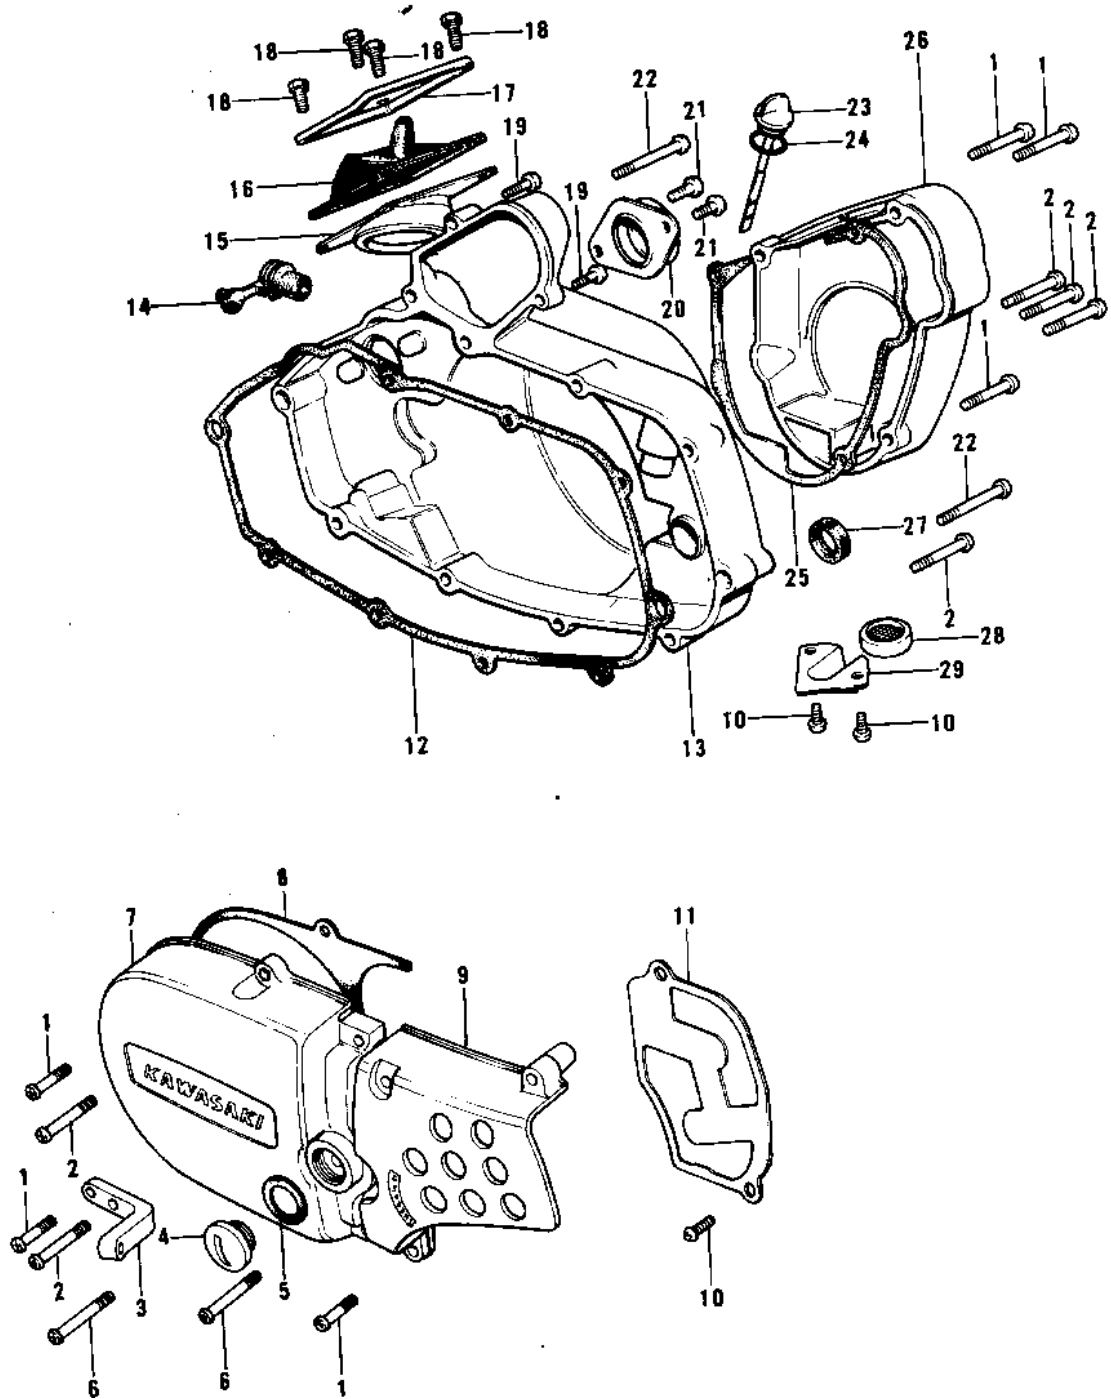

1974 KX125 PARTS DIAGRAM

ENGINE COVERS ('74-'76 KX125/A/A3)

1974 KX125 PARTS LIST

ENGINE COVERS ('74-'76 KX125/A/A3)

ITEM NAME	PART NUMBER	QUANTITY
SCREW PAN HEAD 6X20 (Ref # 1)	220B0620	2
SCREW PAN HEAD 6X30 (Ref # 2)	220B0630	2
HOLDER,WIRE GUIDE (Ref # 3)	14044-012	1
PLUG,L.H ENG COVER (Ref # 4)	92067-017	1
"O" RING,16MM (Ref # 5)	670B2016	1
SCREW PAN HEAD 6X35 (Ref # 6)	220B0635	2
COVER,MAGNETO,F.BLACK (Ref # 7)	14031-1053	1
GASKET,L.H ENG COVER (Ref # 8)	14045-017	1
COVER,CHN CASE,BLACK (Ref # 9)	14026-028-21	1
SCREW PAN HEAD 6X12 (Ref # 10)	220B0612	3
COVER,OIL PUMP (Ref # 11)	14030-060	1
GASKET,R.H ENG COVER (Ref # 12)	14046-029	1
COVER,R.H ENG,F.BLACK (Ref # 13)	14032-105-21	1
COVER,R.H ENG,BLACK (Ref # 13)	14032-116-21	1
GROMMET,R.H ENG COV (Ref # 14)	92071-076	1
CAP,CARBURETOR (Ref # 15)	14038-039	1
CAP,CARBURETOR (Ref # 16)	14038-041	1
HOLDER,CARBURETOR CAP (Ref # 17)	14065-007	1
SCREW PAN HEAD 6X16 (Ref # 18)	220B0616	1
SCREW PAN HEAD 5X16 (Ref # 19)	220B0516A	1
HOLDER,CARBURETOR (Ref # 20)	16065-033	1
SCREW PAN HEAD 6X45 (Ref # 22)	220B0645	1
PLUG,OI FILLER (Ref # 23)	16115-024	1
"O" RING,20MM (Ref # 24)	670B2020	1
GASKET,CARB COVER (Ref # 25)	14048-005	1
GASKET,CARBURETOR COV (Ref # 25)	11009-1277	1
COVER,CARB,F.BLACK (Ref # 26)	14030-062-21	1
COVER,CARB,BLACK (Ref # 26)	14030-069-21	1
OIL SEAL SB16244 (Ref # 27)	92049-002	1

1974 KX125 PARTS LIST

ENGINE COVERS ('74-'76 KX125/A/A3)

ITEM NAME	PART NUMBER	QUANTITY
DRAIN,FUEL (Ref # 28)	16116-006	1
COVER,FUEL DRAIN (Ref # 29)	14076-006	1