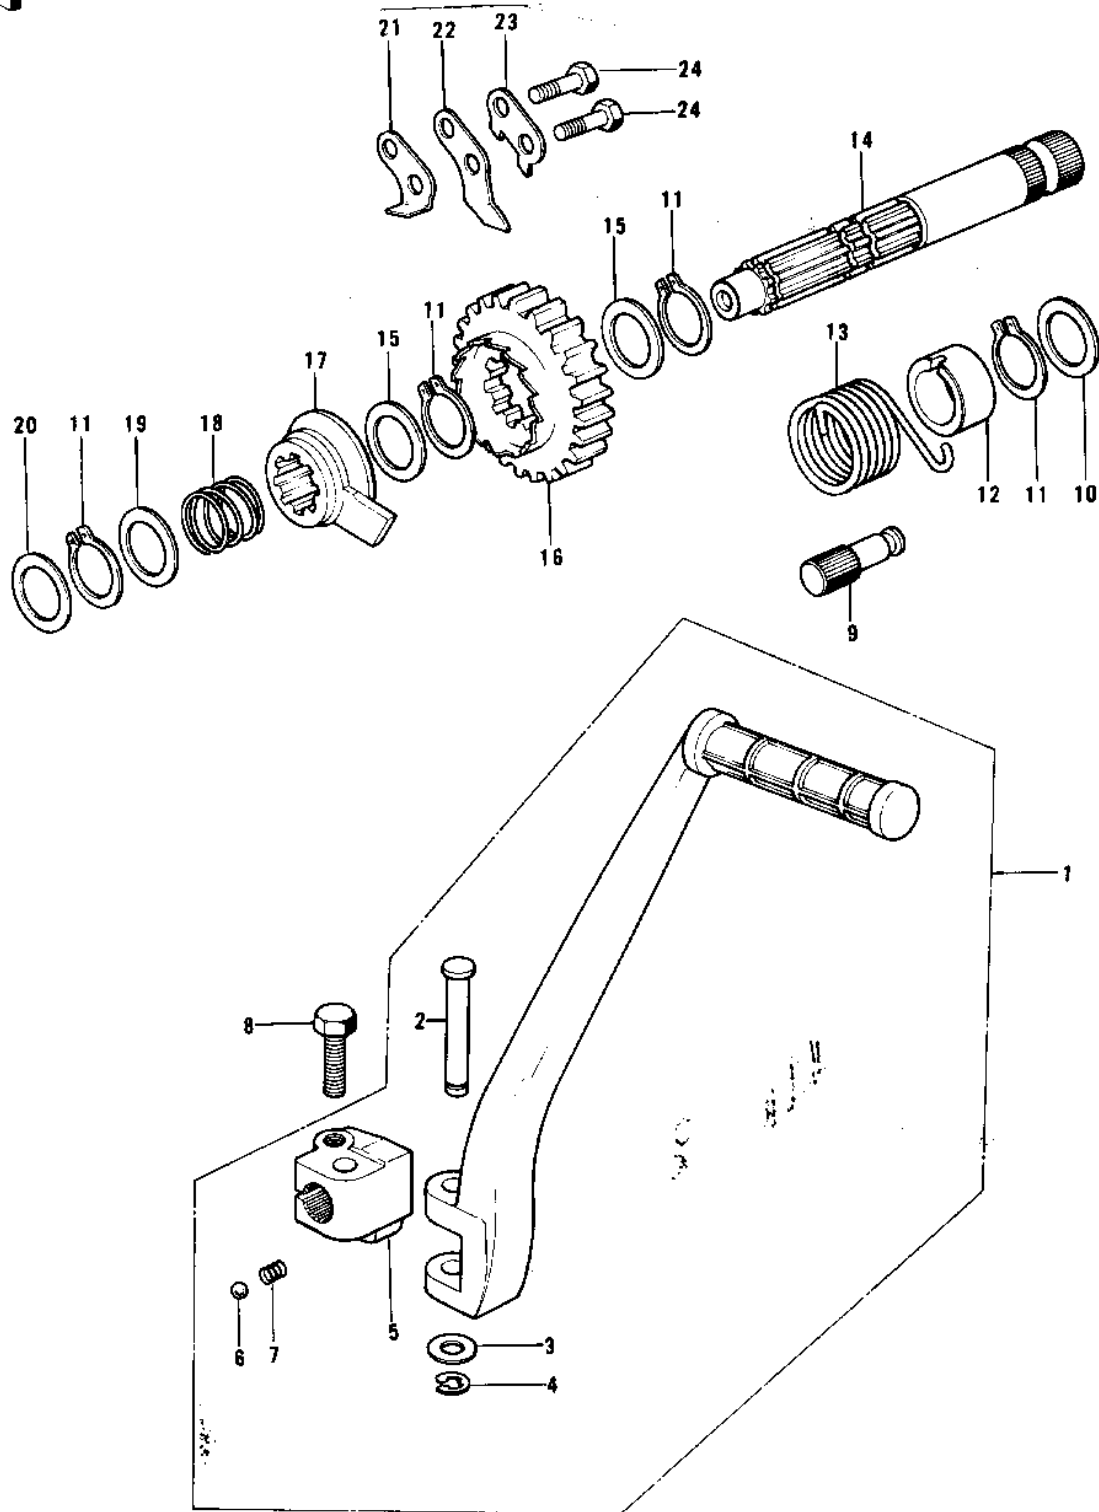

# 1976 KX125-A3 PARTS DIAGRAM

KICKSTARTER MECHANISM ('74-'76 KX125/A/A)

# 1976 KX125-A3 PARTS LIST

KICKSTARTER MECHANISM ('74-'76 KX125/A/A)

ITEM NAME	PART NUMBER	QUANTITY
PEDAL,KICKSTARTER (Ref # 1)	13058-055	
PIN-KICKSTARTER (Ref # 2)	92043-075	
WASHER PLAIN 8MM (Ref # 3)	410B0800	
CIRCLIP 5MM (Ref # 4)	482K5000	
BOSS,KICK PEDAL (Ref # 5)	13061-022	
BALL STEEL 1/4' (Ref # 6)	600A0800	
SPRING KICK PEDAL (Ref # 7)	92081-020	
BOLT-SMALL-UPSET 8X25 (Ref # 8)	115G0825	
PIN (Ref # 9)	92043-102	
WASHER,PLAIN (Ref # 10)	92022-268	
CIRCLIP 16MM (Ref # 11)	480J1600	
GUIDE,KICKSPRING (Ref # 12)	13070-008	
SPRING,KICKSTARTER (Ref # 13)	92082-005	
SHAFT,KICKSTARTER (Ref # 14)	13066-040	
WASHER,PLAIN (Ref # 15)	92022-315	
KICK GEAR&RATCHET ASY (Ref # 16)	13250-001	
GEAR,KICKSTARTER (Ref # 16)	13068-032	
KICK GEAR&RATCHET ASY (Ref # 17)	13250-001	
RATCHET,KL250-D2 (Ref # 17)	13078-1052	
SPRING,RATCHET (Ref # 18)	92081-122	
WASHER-THRUST (Ref # 19)	92022-197	
WASHER,PLAIN (Ref # 19)	92022-315	
WASHER,PLAIN (Ref # 20)	92022-269	
STOPPER,KICKSTARTER (Ref # 21)	32085-1061	
GUIDE,KICKSTARTER (Ref # 22)	13206-010	
WASHER,LOCK (Ref # 23)	92024-054	
BOLT-UPSET (Ref # 24)	112G0618	