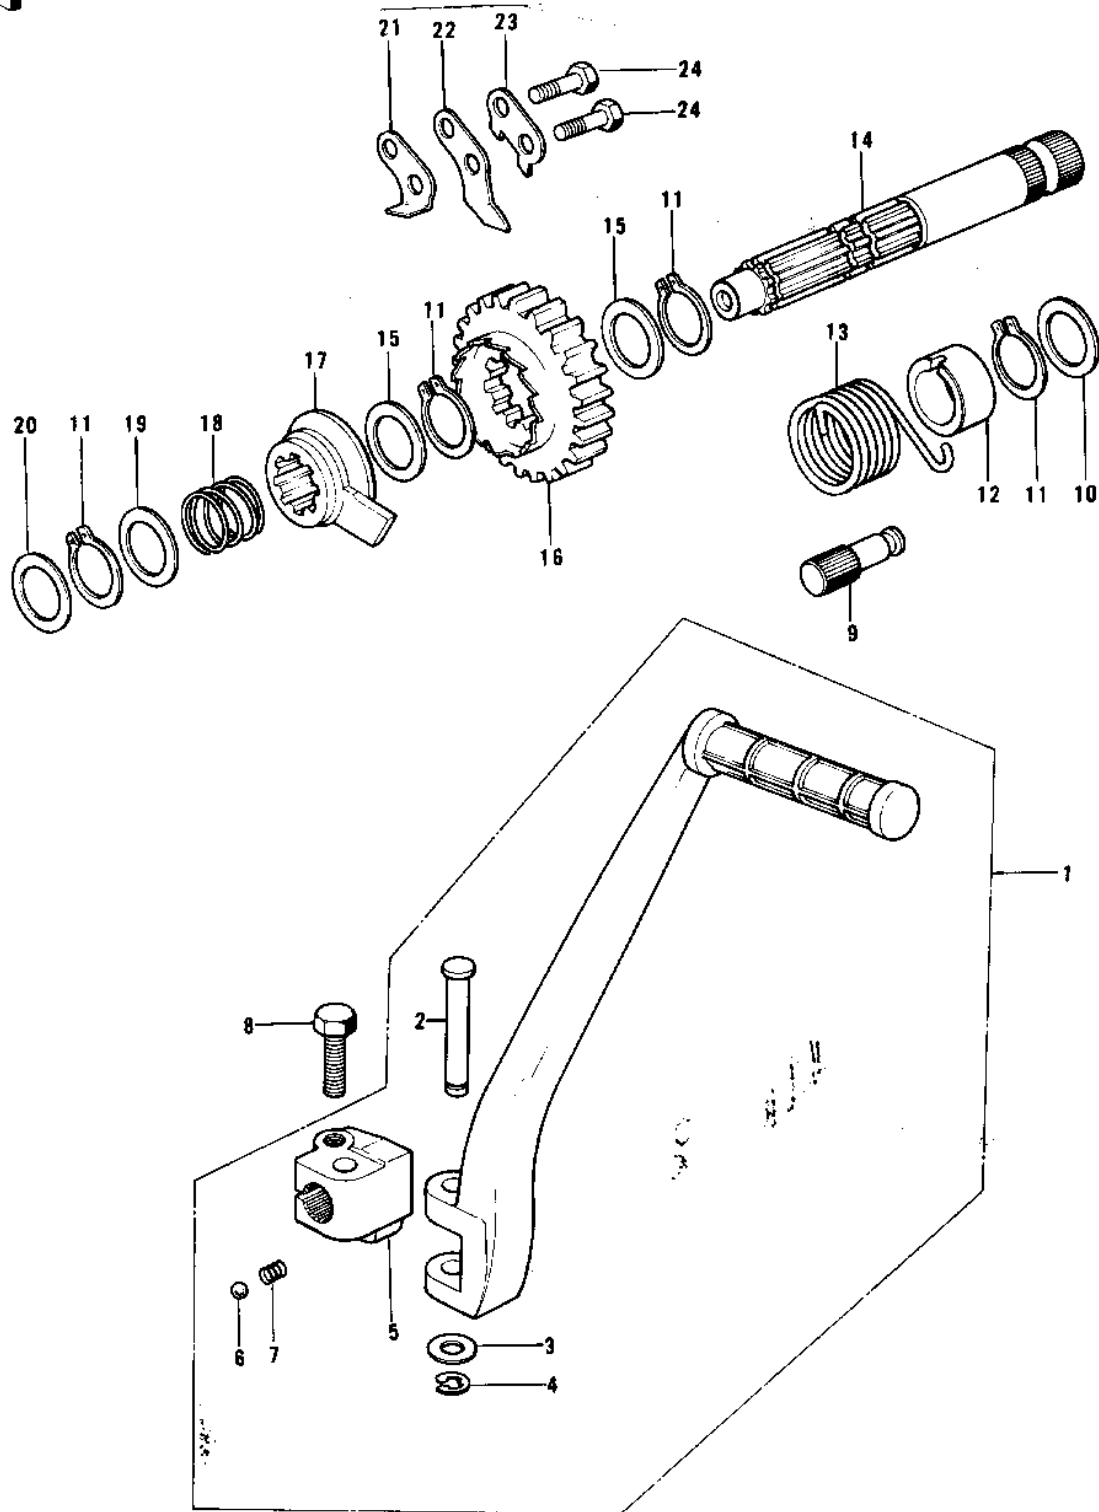

1975 KX125-A PARTS DIAGRAM

KICKSTARTER MECHANISM ('74-'76 KX125/A/A)

1975 KX125-A PARTS LIST

KICKSTARTER MECHANISM ('74-'76 KX125/A/A)

ITEM NAME	PART NUMBER	QUANTITY
PEDAL,KICKSTARTER (Ref # 1)	13058-055	
PIN-KICKSTARTER (Ref # 2)	92043-075	
WASHER PLAIN 8MM (Ref # 3)	410B0800	
CIRCLIP 5MM (Ref # 4)	482K5000	
BOSS,KICK PEDAL (Ref # 5)	13061-022	
BALL STEEL 1/4' (Ref # 6)	600A0800	
SPRING KICK PEDAL (Ref # 7)	92081-020	
BOLT-SMALL-UPSET 8X25 (Ref # 8)	115G0825	
PIN (Ref # 9)	92043-102	
WASHER,PLAIN (Ref # 10)	92022-268	
CIRCLIP 16MM (Ref # 11)	480J1600	
GUIDE,KICKSPRING (Ref # 12)	13070-008	
SPRING,KICKSTARTER (Ref # 13)	92082-005	
SHAFT,KICKSTARTER (Ref # 14)	13066-040	
WASHER,PLAIN (Ref # 15)	92022-315	
KICK GEAR&RATCHET ASY (Ref # 16)	13250-001	
GEAR,KICKSTARTER (Ref # 16)	13068-032	
KICK GEAR&RATCHET ASY (Ref # 17)	13250-001	
RATCHET,KL250-D2 (Ref # 17)	13078-1052	
SPRING,RATCHET (Ref # 18)	92081-122	
WASHER-THRUST (Ref # 19)	92022-197	
WASHER,PLAIN (Ref # 19)	92022-315	
WASHER,PLAIN (Ref # 20)	92022-269	
STOPPER,KICKSTARTER (Ref # 21)	32085-1061	
GUIDE,KICKSTARTER (Ref # 22)	13206-010	
WASHER,LOCK (Ref # 23)	92024-054	
BOLT-UPSET (Ref # 24)	112G0618	