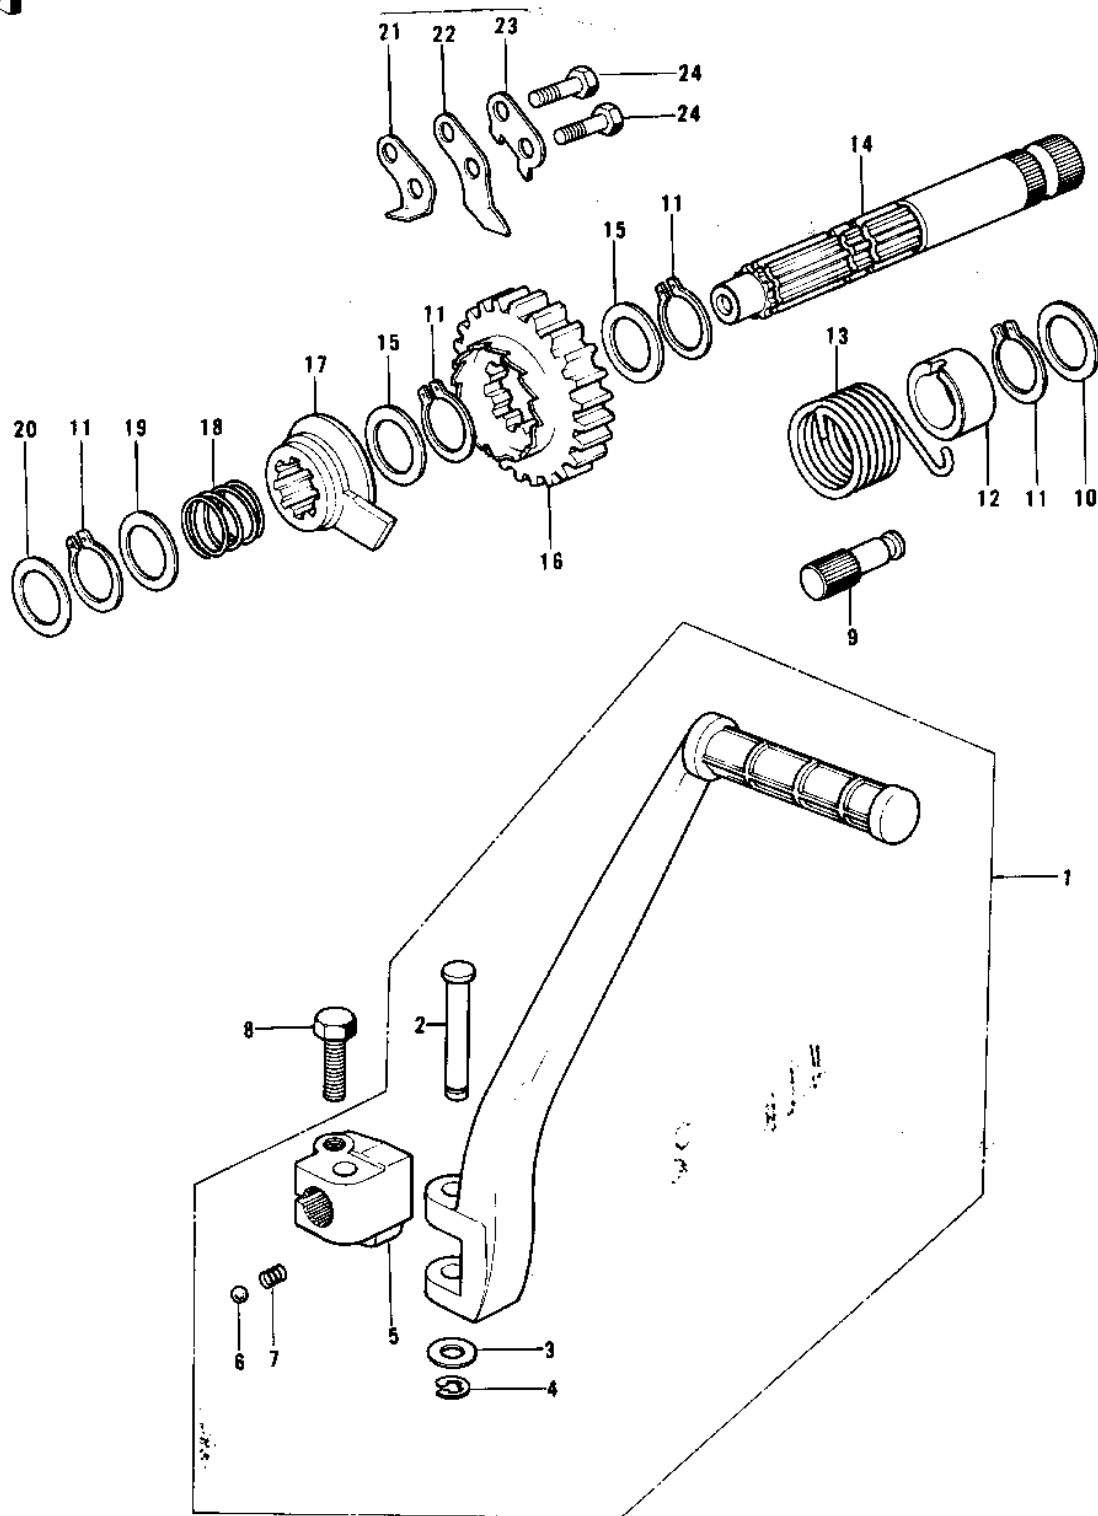

## 1974 KX125 PARTS DIAGRAM

KICKSTARTER MECHANISM ('74-'76 KX125/A/A)

## 1974 KX125 PARTS LIST

KICKSTARTER MECHANISM ('74-'76 KX125/A/A)

ITEM NAME	PART NUMBER	QUANTITY
PEDAL,KICKSTARTER (Ref # 1)	13058-055	1
PIN-KICKSTARTER (Ref # 2)	92043-075	1
WASHER PLAIN 8MM (Ref # 3)	410B0800	1
CIRCLIP 5MM (Ref # 4)	482K5000	1
BOSS,KICK PEDAL (Ref # 5)	13061-022	1
BALL STEEL 1/4' (Ref # 6)	600A0800	1
SPRING KICK PEDAL (Ref # 7)	92081-020	1
BOLT-SMALL-UPSET 8X25 (Ref # 8)	115G0825	1
PIN (Ref # 9)	92043-102	1
WASHER,PLAIN (Ref # 10)	92022-268	1
CIRCLIP 16MM (Ref # 11)	480J1600	1
GUIDE,KICKSPRING (Ref # 12)	13070-008	1
SPRING,KICKSTARTER (Ref # 13)	92082-005	1
SHAFT,KICKSTARTER (Ref # 14)	13066-040	1
WASHER,PLAIN (Ref # 15)	92022-315	2
KICK GEAR&RATCHET ASY (Ref # 16)	13250-001	2
GEAR,KICKSTARTER (Ref # 16)	13068-032	1
RATCHET,KL250-D2 (Ref # 17)	13078-1052	1
SPRING,RATCHET (Ref # 18)	92081-122	1
WASHER-THRUST (Ref # 19)	92022-197	1
WASHER,PLAIN (Ref # 20)	92022-269	1
STOPPER,KICKSTARTER (Ref # 21)	32085-1061	1
GUIDE,KICKSTARTER (Ref # 22)	13206-010	1
WASHER,LOCK (Ref # 23)	92024-054	1
BOLT-UPSET (Ref # 24)	112G0618	1