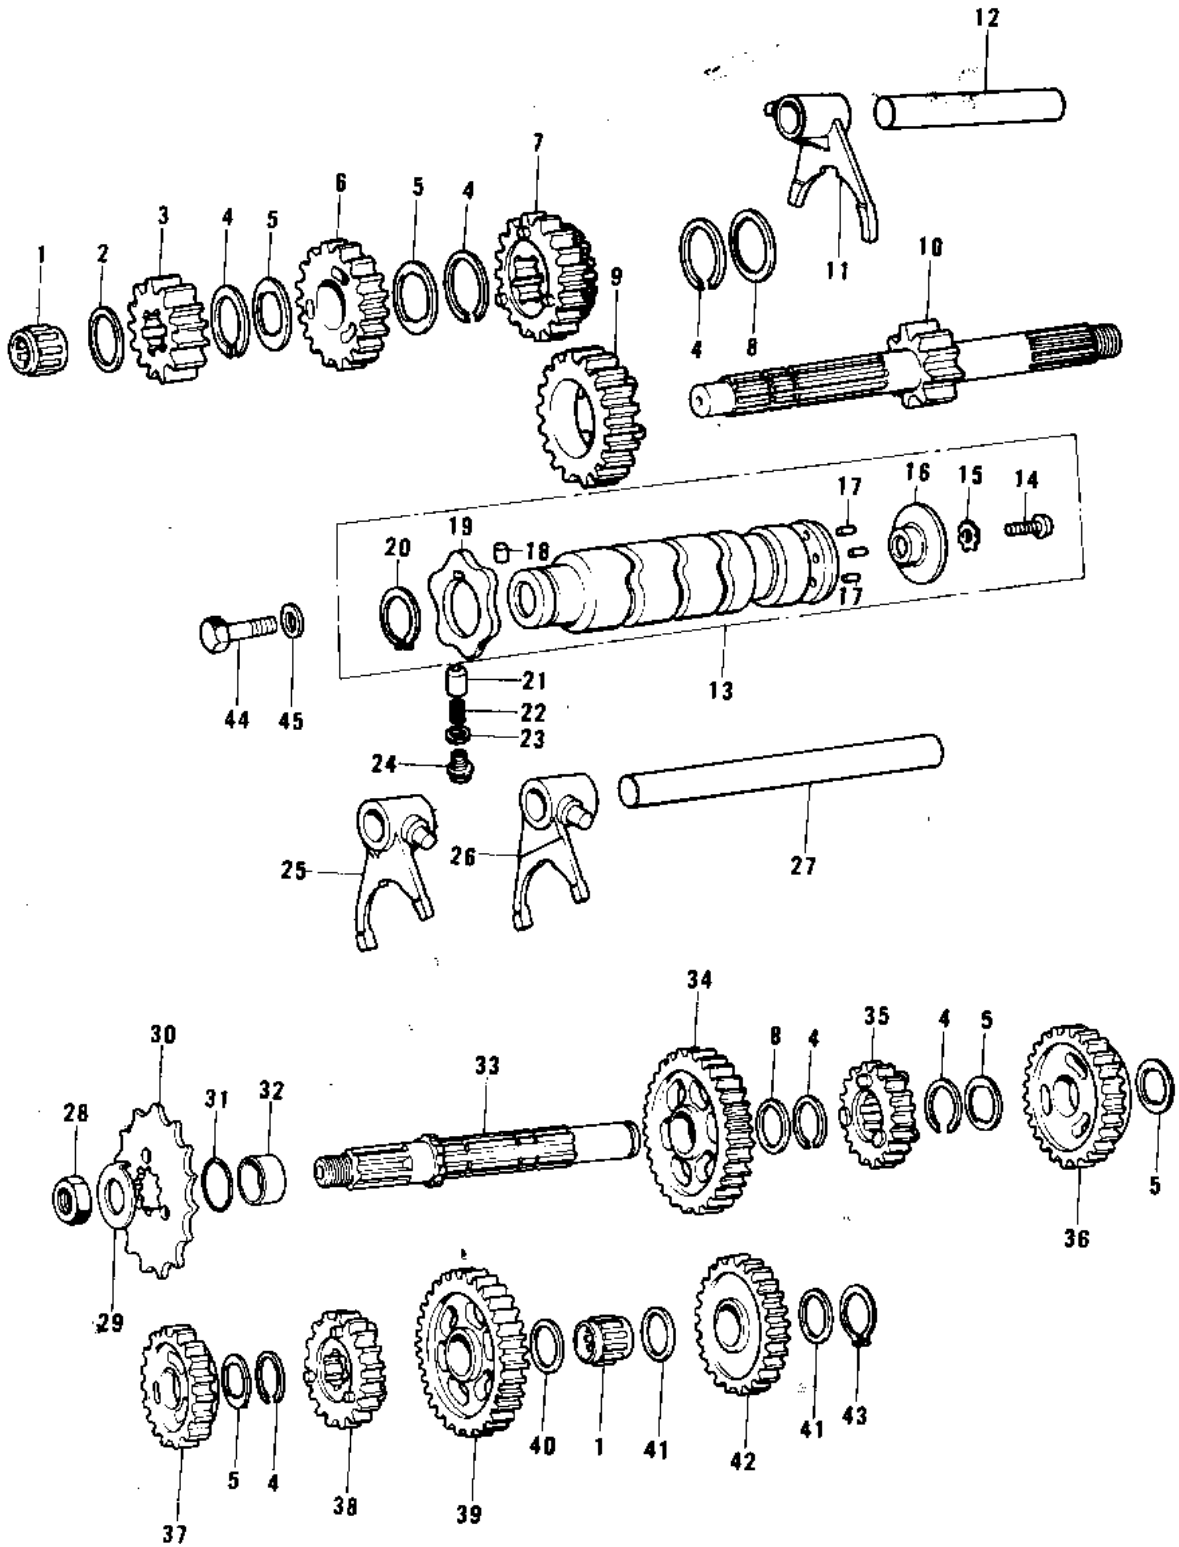

1974 KX125 PARTS DIAGRAM

TRANSMISSION/CHANGE DRUM

1974 KX125 PARTS LIST

TRANSMISSION/CHANGE DRUM

ITEM NAME	PART NUMBER	QUANTITY
.BRG,N,7E-HK1412 (Ref # 1)	92046-037	1
WASHER,PLAIN (Ref # 2)	92022-272	1
2ND GEAR,DRIVE SHAFT (Ref # 3)	13130-036	1
CIRCLIP (Ref # 4)	92033-028	1
WASHER,LOCK (Ref # 5)	92024-055	1
TOP GEAR,DRIVE SHAFT (Ref # 6)	13136-050	1
3RD&4TH GEAR,DRV SHFT (Ref # 7)	13132-038	1
WASHER,PLAIN (Ref # 8)	92022-271	1
5TH GEAR,DRIVE SHAFT (Ref # 9)	13247-002	1
SHAFT,DRIVE (Ref # 10)	13127-048	1
FORK,SELECTOR,5TH&TOP (Ref # 11)	13140-060	1
RODSHIFT,SHORT (Ref # 12)	13209-014	1
DRUM ASSY,GEAR SHIFT (Ref # 13)	13239-018	1
SCREW PAN HEAD 6X14 (Ref # 14)	220B0614	1
WASHER LOCK 6MM (Ref # 15)	464H0600	1
PLTE,SHIFT DRUM PIN (Ref # 16)	13142-017	1
PIN,GEAR CHNGE DRUM (Ref # 17)	92042-030	1
PIN-DOWEL,4X6 (Ref # 18)	610A0406	1
CAM-CHANGE DRUM (Ref # 19)	13145-1058	1
CIRCLIP,30MM (Ref # 20)	480J3000	1
PIN-NEUTRAL POSITION (Ref # 21)	92043-076	1
SPRING (Ref # 22)	92081-112	2
GASKET (Ref # 23)	92065-090	1
BOLT,10MM (Ref # 24)	92001-131	1
FORK,SELECTOR,2ND&3RD (Ref # 25)	13140-059	1
FORK,SELECTOR,LOW&4TH (Ref # 26)	13140-058	1
ROD-SHIFT,10X102 (Ref # 27)	49047-1060	1
NUT 14MM (Ref # 28)	315B1400	1
WASHER, (Ref # 29)	92024-052	1