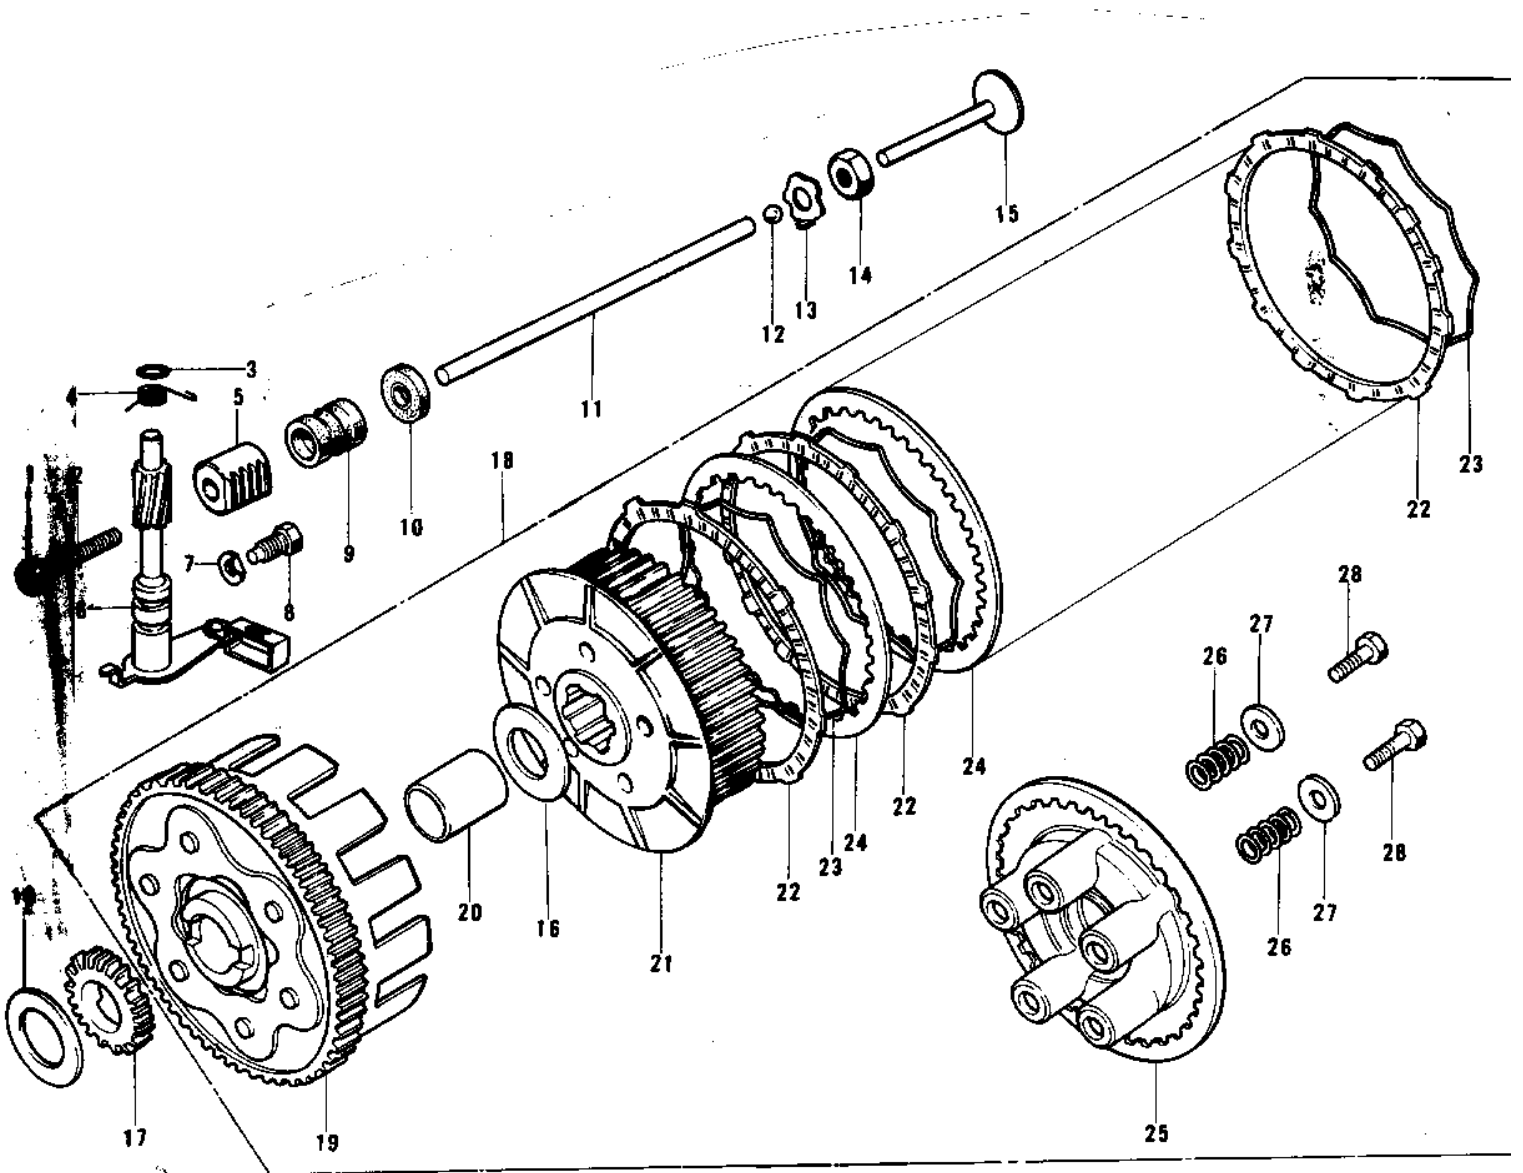

1975 KX125-A PARTS DIAGRAM

CLUTCH (74-'76 KX125/A/A3)

1975 KX125-A PARTS LIST

CLUTCH ('74-'76 KX125/A/A3)

ITEM NAME	PART NUMBER	QUANTITY
NUT 6MM (Ref # 1)	311B0600	
SCREW,SLOTTED,6X26 (Ref # 2)	92014-015	
"0" RING, 10MM (Ref # 3)	670B2010	
SPRING,CLUTCH RELESE (Ref # 4)	92083-024	
ROD,CLTCH RELESE PUSH (Ref # 5)	13116-026	
SHAFT ASY,CLTCH RELES (Ref # 6)	13234-003	
WASHER,LOCK (Ref # 7)	92031-009	
BOLT,CLUTCH RELEASE (Ref # 8)	92003-130	
COLLAR (Ref # 9)	92027-207	
OIL SEAL,PUSH ROD (Ref # 10)	92050-058	
ROD,CLUTCH PUSH,LONG (Ref # 11)	13116-027	
BALL STEEL 7/32' (Ref # 12)	600A0700	
WASHER-LOCK,14MM (Ref # 13)	92024-046	
NUT 14MM (Ref # 14)	315B1400	
PUSHER-CLTCH SPRG PLT (Ref # 15)	13116-016	
WASHER,PLAIN (Ref # 16)	92022-270	
PINION,KICKSTARTER (Ref # 17)	13075-010	
CLUTCH-ASSY (Ref # 18)	13081-077	
HOUSING CLUTCH (Ref # 19)	13095-1034	
BUSHING,CLUTCH (Ref # 20)	92028-138	
HUB,CLUTCH (Ref # 21)	13087-038	
PLATE-FRICTION (Ref # 22)	13088-1015	
RING-CLUTCH STEEL (Ref # 23)	13229-002	
PLATE CLUTCH STEEL (Ref # 24)	13089-003	
PLATE-CLUTCH SPRING (Ref # 25)	13187-004	
SPRING-CLUTCH (Ref # 26)	92081-080	
WASHER-PLAIN,5MM (Ref # 27)	92022-167	
BOLT,5X18 (Ref # 28)	92003-078	