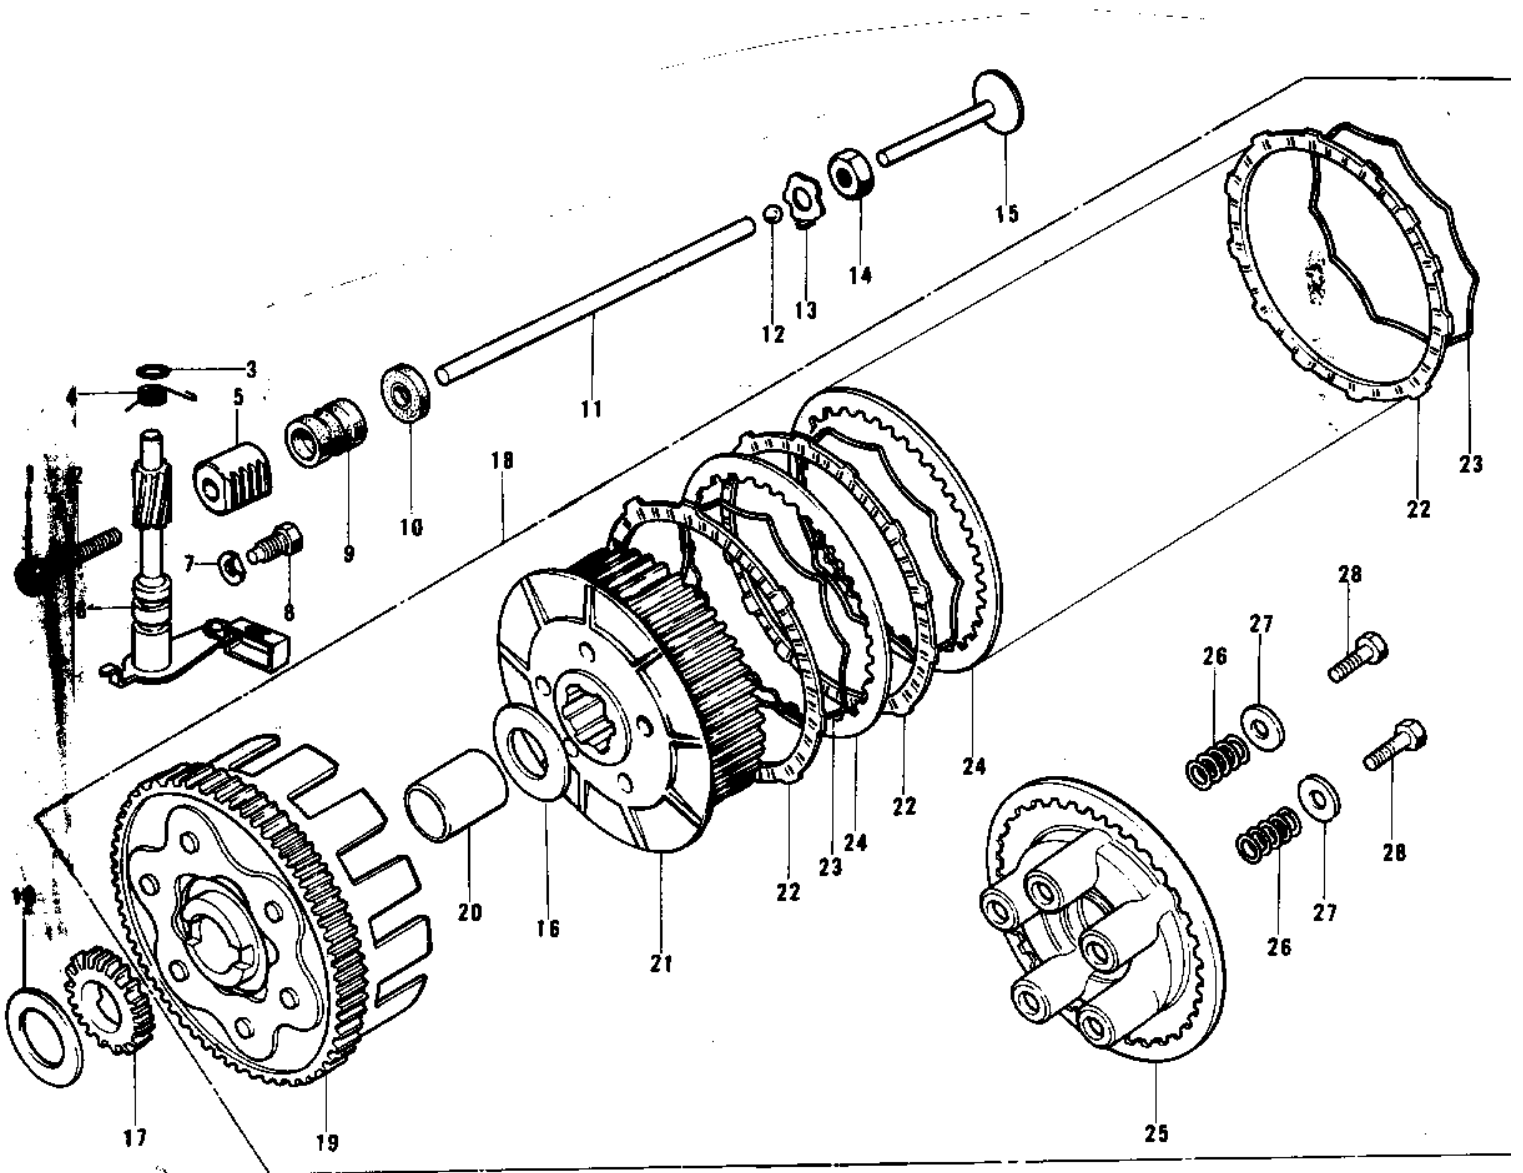

1974 KX125 PARTS DIAGRAM

CLUTCH ('74-'76 KX125/A/A3)

1974 KX125 PARTS LIST

CLUTCH ('74-'76 KX125/A/A3)

ITEM NAME	PART NUMBER	QUANTITY
NUT 6MM (Ref # 1)	311B0600	1
SCREW,SLOTTED,6X26 (Ref # 2)	92014-015	1
"O" RING, 10MM (Ref # 3)	670B2010	1
SPRING,CLUTCH RELESE (Ref # 4)	92083-024	1
ROD,CLTCH RELESE PUSH (Ref # 5)	13116-026	1
SHAFT ASY,CLTCH RELES (Ref # 6)	13234-003	1
WASHER,LOCK (Ref # 7)	92031-009	1
BOLT,CLUTCH RELEASE (Ref # 8)	92003-130	1
COLLAR (Ref # 9)	92027-207	1
OIL SEAL,PUSH ROD (Ref # 10)	92050-058	1
ROD,CLUTCH PUSH,LONG (Ref # 11)	13116-027	1
BALL STEEL 7/32' (Ref # 12)	600A0700	1
WASHER-LOCK,14MM (Ref # 13)	92024-046	1
NUT 14MM (Ref # 14)	315B1400	1
PUSHER-CLTCH SPRG PLT (Ref # 15)	13116-016	1
WASHER,PLAIN (Ref # 16)	92022-270	1
PINION,KICKSTARTER (Ref # 17)	13075-010	1
CLUTCH-ASSY (Ref # 18)	13081-077	1
HOUSING CLUTCH (Ref # 19)	13095-1034	1
BUSHING,CLUTCH (Ref # 20)	92028-138	1
HUB,CLUTCH (Ref # 21)	13087-038	1
PLATE-FRICTION (Ref # 22)	13088-1015	1
RING-CLUTCH STEEL (Ref # 23)	13229-002	1
PLATE CLUTCH STEEL (Ref # 24)	13089-003	1
PLATE-CLUTCH SPRING (Ref # 25)	13187-004	1
SPRING-CLUTCH (Ref # 26)	92081-080	1
WASHER-PLAIN,5MM (Ref # 27)	92022-167	1
BOLT,5X18 (Ref # 28)	92003-078	1