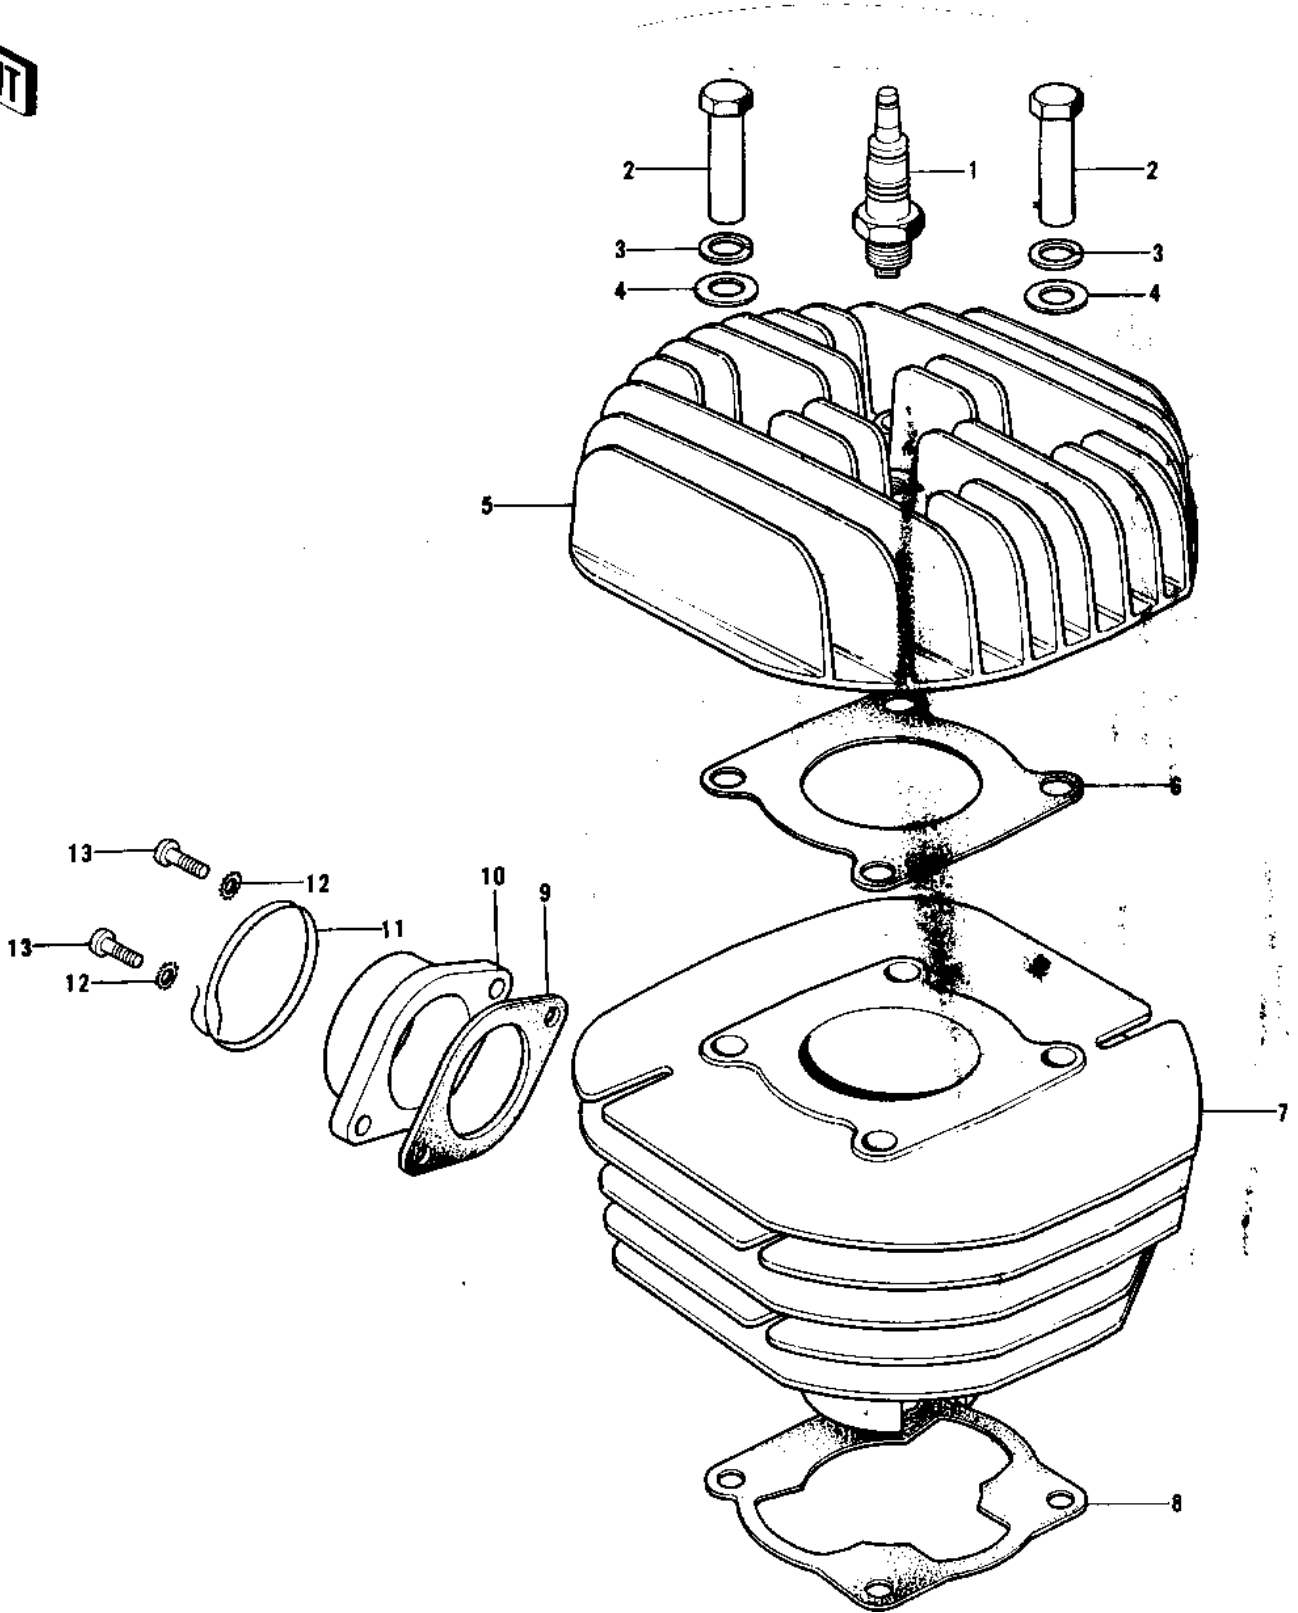

# 1975 KX125-A PARTS DIAGRAM

CYLINDER HEAD/CYLINDER

# 1975 KX125-A PARTS LIST

## CYLINDER HEAD/CYLINDER

ITEM NAME	PART NUMBER	QUANTITY
SPARK PLUG B9EV (Ref # 1)	B9EV	
SPARK PLUG B8EV (Ref # 1)	B8EV	
NUT 8MM (Ref # 2)	92015-020	
WASHER SPRING 12MM (Ref # 3)	461F1200	
WASHER PLAIN 12MM (Ref # 4)	92022-072	
CYLINDER HEAD,BLACK (Ref # 5)	11001-101-21	
GASKET,CYLINDER HEAD (Ref # 6)	11004-064	
CYLINDER,F.BLACK (Ref # 7)	11005-135-21	
GASKET,CYLINDER BASE (Ref # 8)	11009-037	
GASKET,EXHAUST HOLDER (Ref # 9)	18050-007	
HOLDER,EXHAUST PIPE (Ref # 10)	18062-009	
WASHER LOCK 6MM (Ref # 12)	464H0600	
SCREW PAN HEAD 6X25 (Ref # 13)	220B0625	