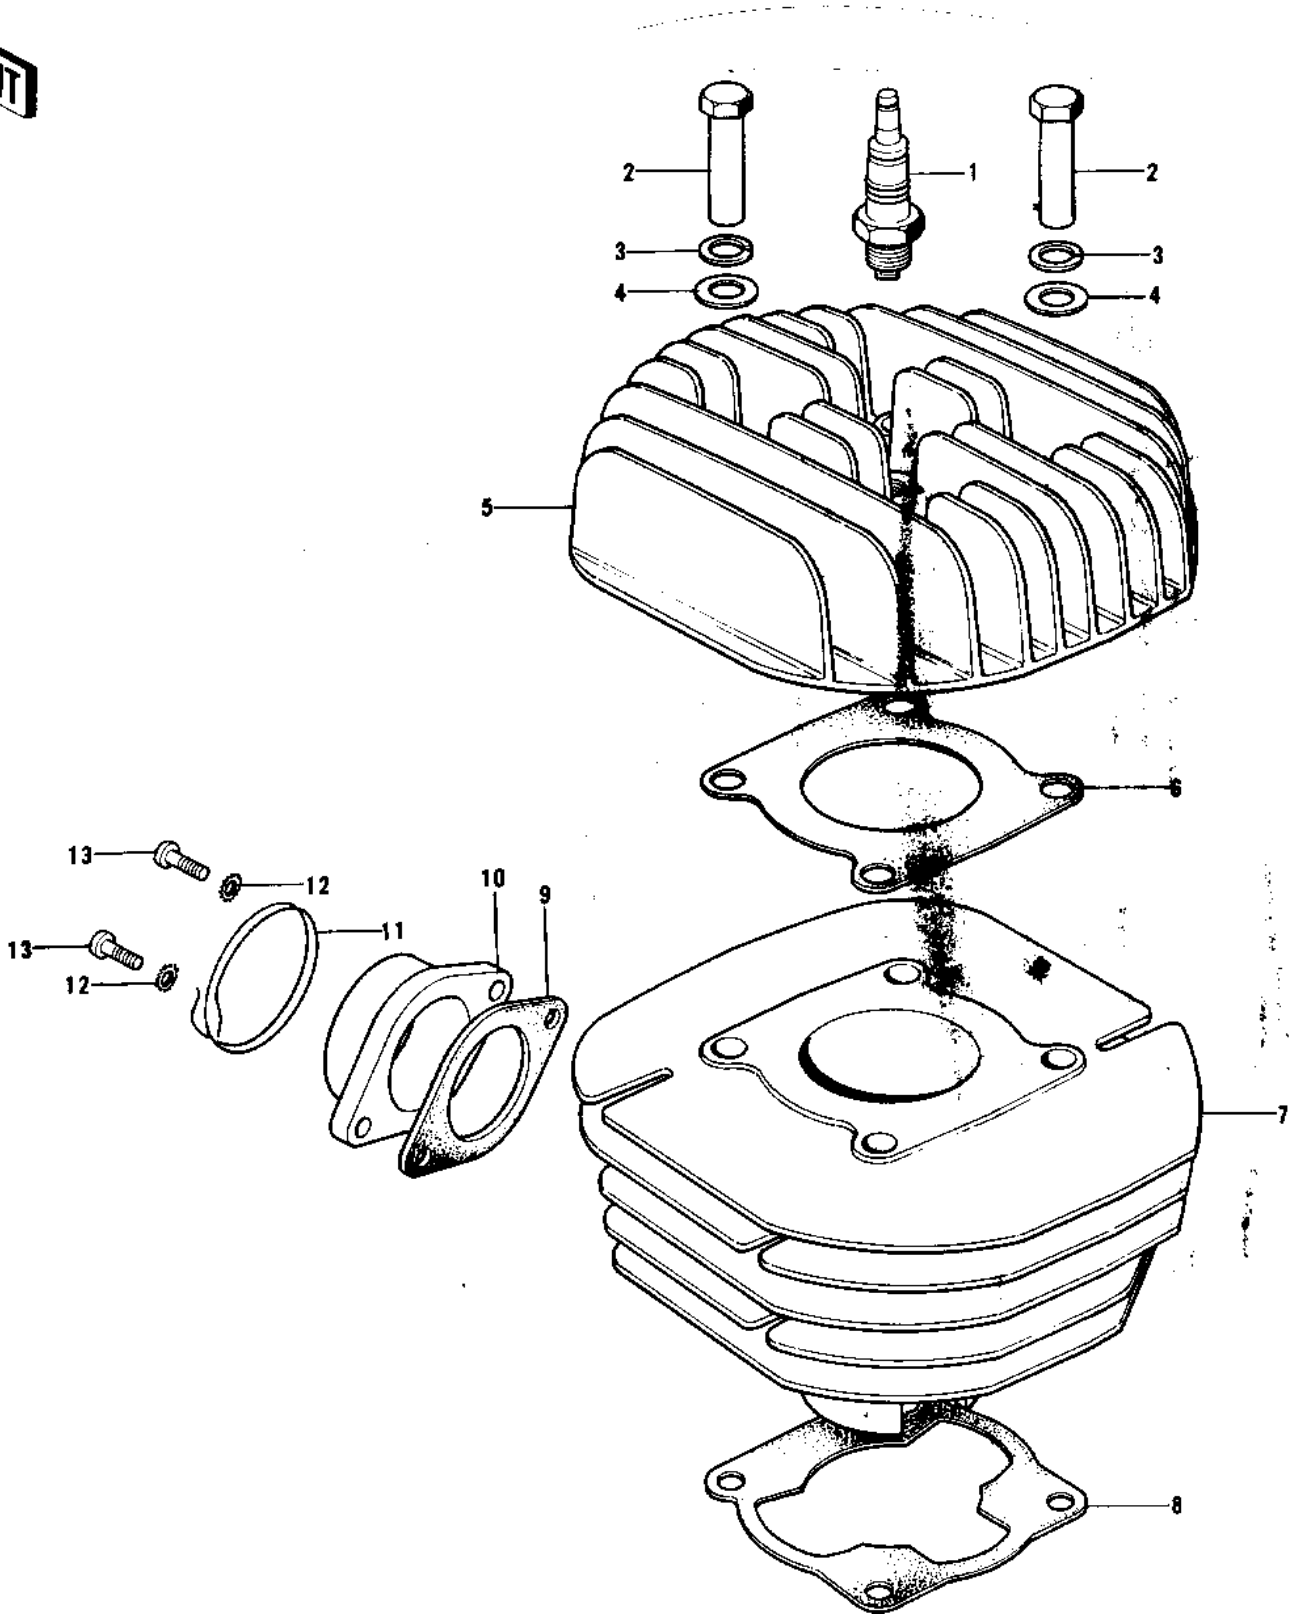

## 1974 KX125 PARTS DIAGRAM

CYLINDER HEAD/CYLINDER

## 1974 KX125 PARTS LIST

CYLINDER HEAD/CYLINDER

ITEM NAME	PART NUMBER	QUANTITY
SPARK PLUG B9EV (Ref # 1)	B9EV	1
SPARK PLUG B8EV (Ref # 1)	B8EV	1
NUT 8MM (Ref # 2)	92015-020	1
WASHER SPRING 12MM (Ref # 3)	461F1200	1
WASHER PLAIN 12MM (Ref # 4)	92022-072	1
CYLINDER HEAD,BLACK (Ref # 5)	11001-101-21	1
GASKET,CYLINDER HEAD (Ref # 6)	11004-064	1
CYLINDER,F.BLACK (Ref # 7)	11005-135-21	1
GASKET,CYLINDER BASE (Ref # 8)	11009-037	1
GASKET,EXHAUST HOLDER (Ref # 9)	18050-007	1
HOLDER,EXHAUST PIPE (Ref # 10)	18062-009	1
WASHER LOCK 6MM (Ref # 12)	464H0600	1
SCREW PAN HEAD 6X25 (Ref # 13)	220B0625	1