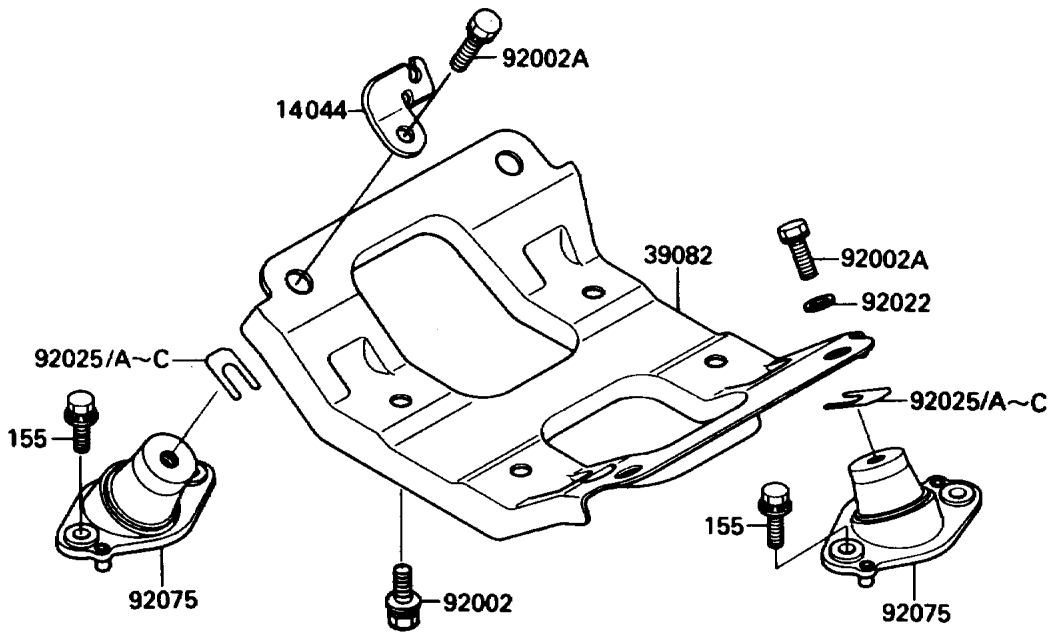

1988 650 SX PARTS DIAGRAM

Engine Mount

F3144-0005

1988 650 SX PARTS LIST

Engine Mount

| ITEM NAME | PART NUMBER | QUANTITY |
|-----------------------------------|-------------|----------|
| HOLDER-CABLE (Ref # 14044) | 14044-3705 | 1 |
| MOUNT-ENGINE (Ref # 39082) | 39082-3701 | 1 |
| BOLT,10X25 (Ref # 92002) | 92002-3765 | 4 |
| BOLT,10X25 (Ref # 92002A) | 92002-3778 | 4 |
| WASHER,32X10.5X4 (Ref # 92022) | 92022-3023 | 3 |
| SHIM,T=0.3MM (Ref # 92025) | 92025-3705 | AR |
| SHIM,T=0.5MM (Ref # 92025A) | 92025-3706 | AR |
| SHIM,T=1.0MM (Ref # 92025B) | 92025-3707 | AR |
| SHIM,T=1.5MM (Ref # 92025C) | 92025-3708 | AR |
| DAMPER,ENGINE MOUNT (Ref # 92075) | 92075-3724 | 4 |
| BOLT-WSP-SMALL,8X20 (Ref # 155) | 155R0820 | 8 |