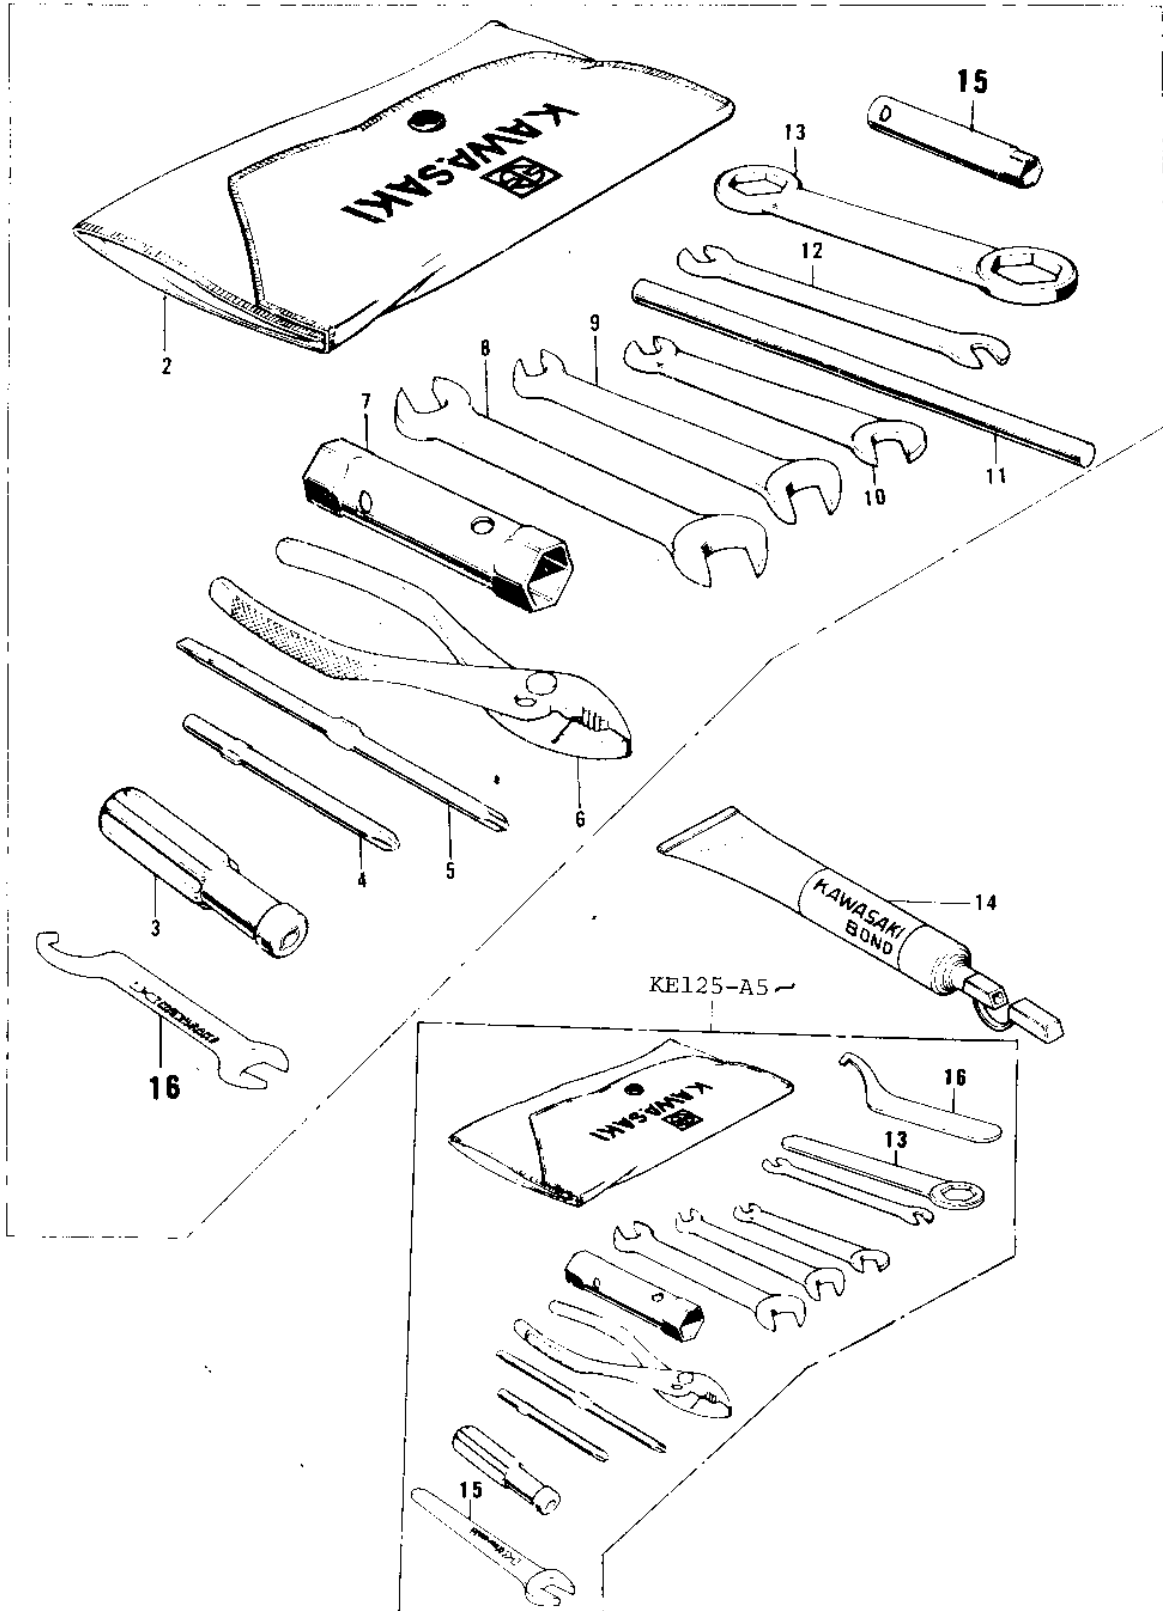

1976 KE125 PARTS DIAGRAM

OWNER TOOLS (76-'79)

1976 KE125 PARTS LIST

OWNER TOOLS ('76-'79)

ITEM NAME	PART NUMBER	QUANTITY
56007-1001 (Canada) (Ref # 1)	56007-056	1
TOOL KIT (Canada) (Ref # 1)	56007-1001	1
BAG,TOOL (Ref # 2)	56008-008	1
92106-1001 (Canada) (Ref # 3)	92106-002	1
SCREW DRIVER #3 PHLIP (Ref # 4)	92107-005	1
TOOL-DRIVER (Ref # 5)	92107-1052	1
92112-003 (Canada) (Ref # 6)	92112-005	1
WRENCH,BOX,17X21 (Ref # 7)	92110-012	1
TOOL-WRENCH,OPEN END, (Ref # 8)	92110-1153	1
WRENCH,OPEN END,12X13 (Ref # 9)	92126-002	1
WRENCH,OPEN,8X10 (Ref # 10)	92126-001	1
BAR,SPARK PLUG WRENCH (Ref # 11)	92111-005	1
92111-005 (Canada) (Ref # 11)	92111-007	1
TIGHTENER,SPOKE (Ref # 12)	92108-011	1
92110-1022 (Canada) (Ref # 13)	92108-009	1
92110-1150 (Canada) (Ref # 13)	92110-1003	1
LIQUID GASKET (Ref # 14)	92104-002	10
WRENCH BOX 10MM (Ref # 15)	92110-007	1
WRENCH,OPEN END,19M/M (Ref # 15)	92110-1004	1
WRENCH,HOOK,19M/M (Ref # 16)	92126-013	1
92110-1035 (Canada) (Ref # 16)	92110-1006	1