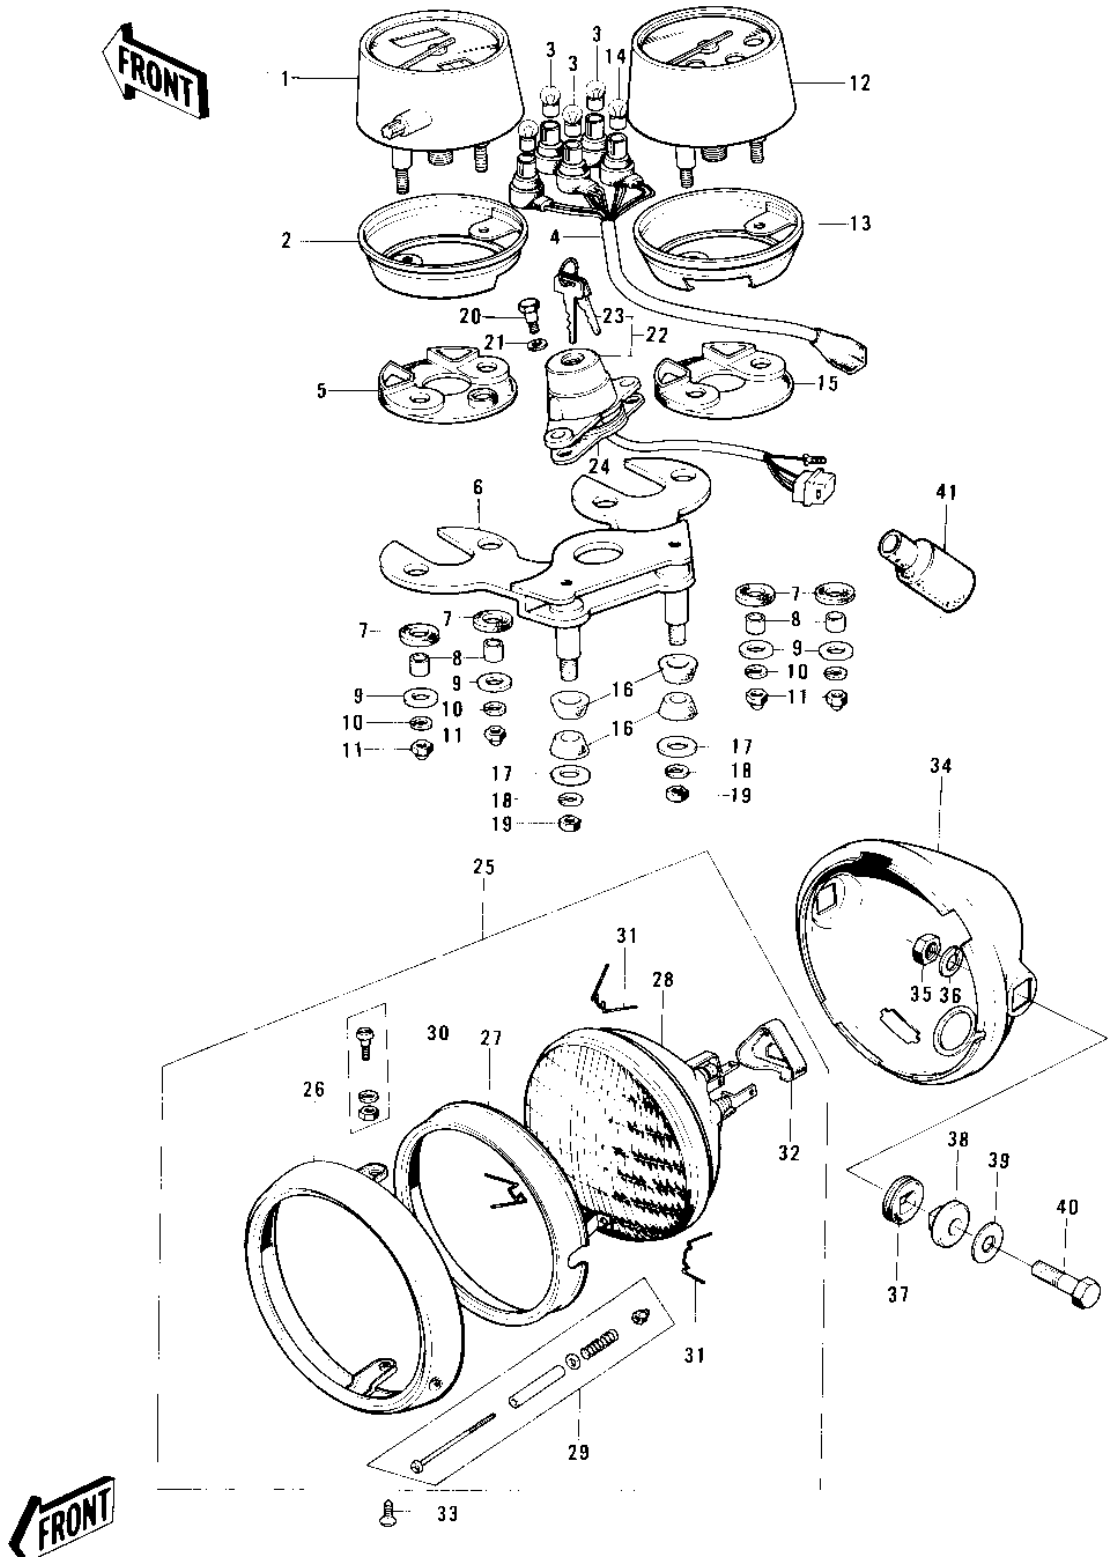

1976 KE125 PARTS DIAGRAM

METERS/IGNITION SWITCH/HEADLIGHT ('76-7)

F

1976 KE125 PARTS LIST

METERS/IGNITION SWITCH/HEADLIGHT ('76-'7)

ITEM NAME	PART NUMBER	QUANTITY
SPEEDOMETER ASSY,MPH (Ref # 1)	25005-110	1
*** N.L.A.*** (Canada) (Ref # 1)	25005-112	1
COVER-SPEEDOMETER (Ref # 2)	25012-017	1
BULB 6V 1.5W (Ref # 3)	92069-024	4
SOCKET,SPEEDOMETER (Ref # 4)	25011-038	1
SHOCK DAMPER,METER (Ref # 5)	25019-018	1
BRACKET,METER (Ref # 6)	25008-034	1
DAMPER RUBBER,METER (Ref # 7)	25019-019	4
COLLAR,METER FITTING (Ref # 8)	25021-004	4
WASHER PL 5.2X18X1.2 (Ref # 9)	92022-285	4
NUT-CAP,5MM (Ref # 11)	322N0500	4
TACHOMETER ASSY (Ref # 12)	25015-027	1
COVER,TACHOMETER (Ref # 13)	25012-018	1
BULB-6V 3W (Ref # 14)	92069-053	1
DAMPER RUBBER,METER (Ref # 15)	25019-020	1
DAMPER RUBBER,METER (Ref # 16)	92075-248	4
WASHER 6.5X22X1.6T (Ref # 17)	92022-237	2
WASHER SPRING 6MM (Ref # 18)	461F0600	2
NUT 6MM (Ref # 19)	311B0600	2
BOLT-HEX HEAD,6MM (Ref # 20)	92007-026	2
WASHER PLAIN 8MM (Ref # 21)	410B0800	2
SWITCH ASSY.IGNITION (Ref # 22)	27005-059	1
SWITCH ASSY,IGNITION (Ref # 22)	27005-1023	1
SWITCH ASSY,IGNITION (Ref # 22)	27005-080	1
KEY SET #431 (Ref # 23)	27008-054-31	1
KEY SET,#450 (Ref # 23)	27008-054-50	1
KEY,BLANK (Ref # 23)	27008-1024	AR
KEY,BLANK (Ref # 23)	27008-1025	AR
KEY,BLANK (Ref # 23)	27008-1026	AR