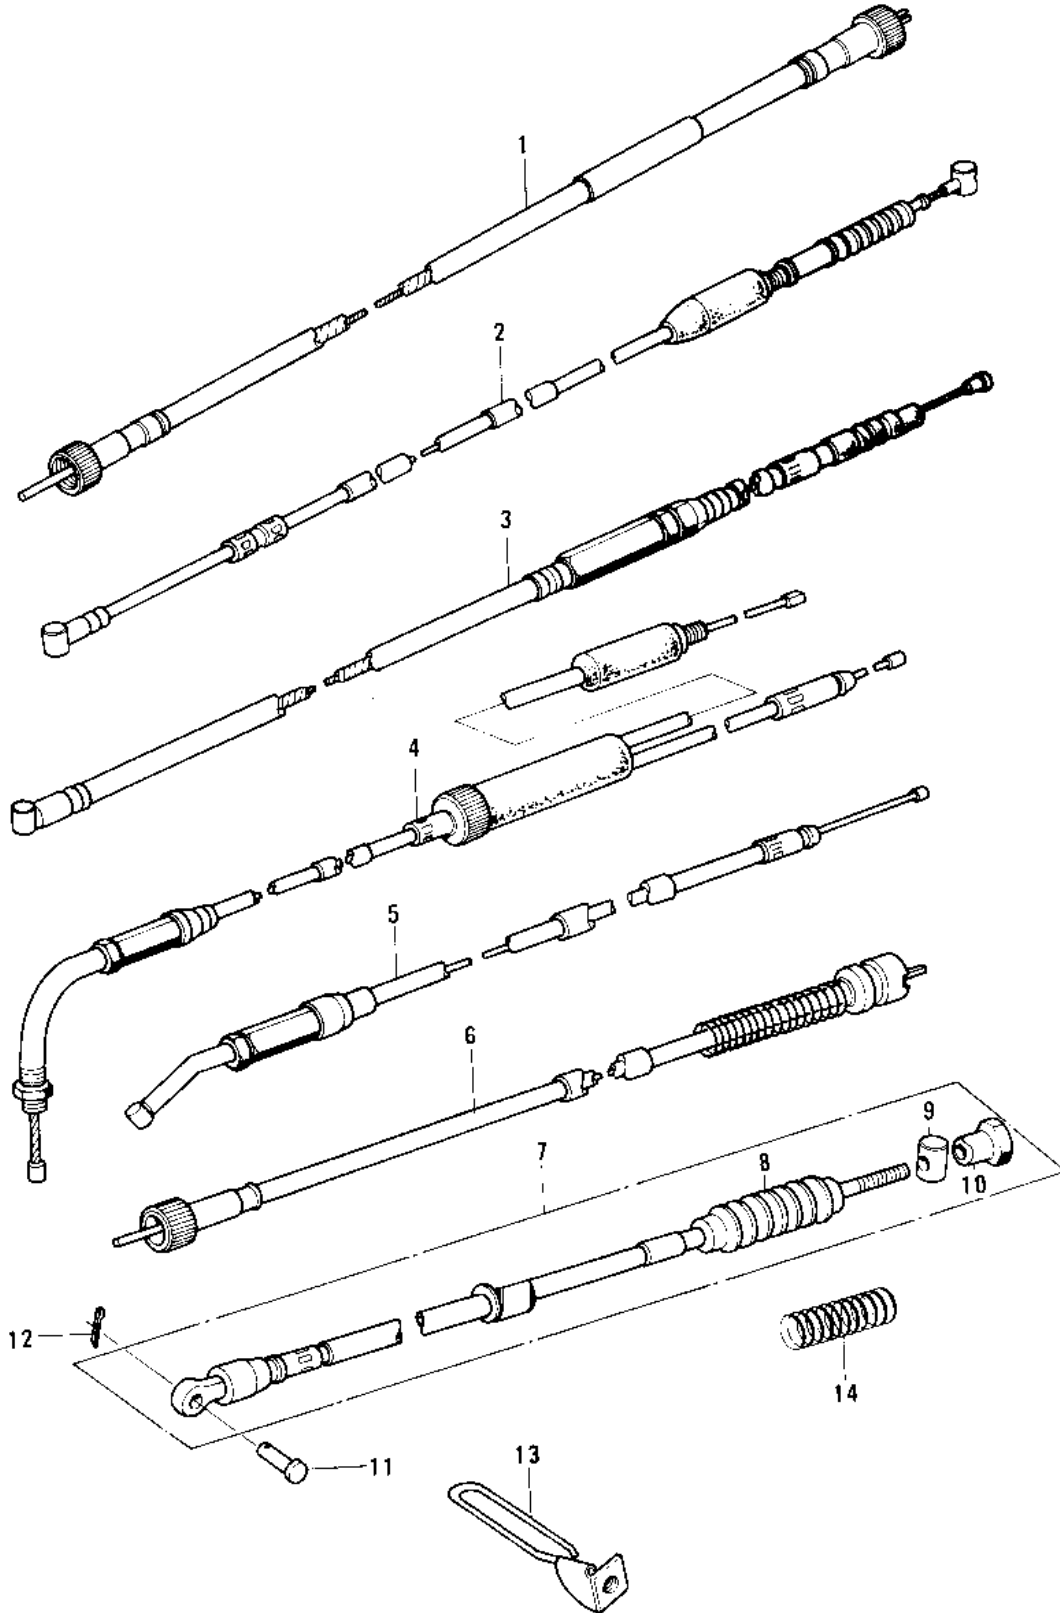

1976 KE125 PARTS DIAGRAM

CABLE (76-79)

1976 KE125 PARTS LIST

CABLE ('76-'79)

ITEM NAME	PART NUMBER	QUANTITY
CABLE,SPEEDOMETER (Ref # 1)	54001-046	1
CABLE,FRONT BRAKE (Ref # 2)	54005-077	1
CABLE,CLUTCH (Ref # 3)	54011-071	1
CABLE,CONTROL (Ref # 4)	54012-102	1
CABLE,STARTER (Ref # 5)	54017-064	1
CABLE,TACHOMETER (Ref # 6)	54018-018	1
CABLE,REAR BRAKE (Ref # 7)	54022-024	1
DUST COVER-BRKE CABLE (Ref # 8)	54009-007	1
PIN BRAKE ROD (Ref # 9)	92043-053	1
NUT-BRAKE CABLE ADJST (Ref # 10)	92015-041	1
PIN RR BRAKE CABLE (Ref # 11)	92043-107	1
PIN COTTER 2.0X15 (Ref # 12)	550D2015	1
GUIDE,CABLE (Ref # 13)	54030-011	1
SPRING,COIL (Ref # 14)	54025-004	1