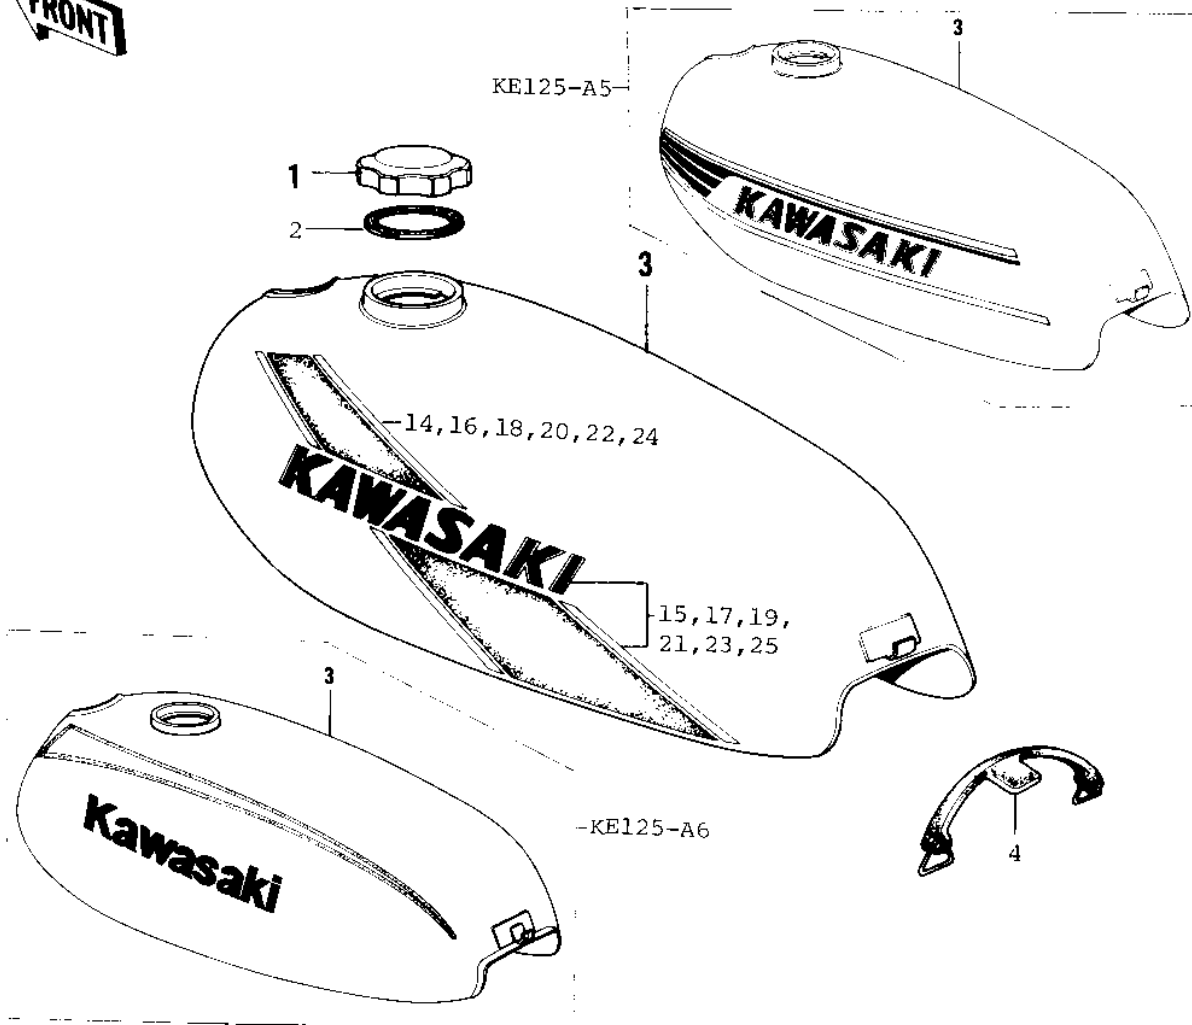

1976 KE125 PARTS DIAGRAM

FUEL TANK ('76-'79)

Re

J

1976 KE125 PARTS LIST

FUEL TANK ('76-'79)

ITEM NAME	PART NUMBER	QUANTITY
CAP,FUEL TANK (Ref # 1)	51048-1013	1
GASKET,FUEL TANK CAP (Ref # 2)	51059-011	1
TANK-FUEL,P.YELLOW (Ref # 3)	51001-101-4B	1
TANK-FUEL,C.LIGHT RED (Ref # 3)	51001-101-4R	1
TANK-FUEL,C.C.BLUE (Ref # 3)	51001-101-4S	1
TANK-FUEL,C.E.GREEN (Ref # 3)	51001-101-4U	1
TANK-FUEL,F.RED (Ref # 3)	51001-101-B1	1
TANK-FUEL,MARINE BLUE (Ref # 3)	51001-101-B4	1
BAND,FUEL TANK (Ref # 4)	92072-049	1
BAND,FUEL TANK (Ref # 4)	92072-075	1
TAP ASSY,FUEL (Ref # 5)	51023-1001	1
TAP ASSY,FUEL (Ref # 5)	51023-1001	1
"O" RING (Ref # 6)	51039-003	1
GASKET-FUEL COCK LEV (Ref # 7)	92065-094	1
STRAINER,FUEL (Ref # 8)	51038-008	1
GASKET FUEL COCK CUP (Ref # 9)	51037-011	1
WASHER-PLAIN (Ref # 10)	92022-183	2
BOLT-HEX HEAD,6X16 (Ref # 11)	92001-114	2
PIPE,FUEL (Ref # 12)	92059-093	1
CLAMP FUEL PIPE (Ref # 13)	92037-010	2
DECAL,FUEL TANK,L.H (Ref # 14)	56027-370-SP	1
DECAL,FUEL TANK,L.H (Ref # 15)	56027-371-SP	1
DECAL,FUEL TANK,R.H (Ref # 16)	56027-372-SP	1
DECAL,FUEL TANK,R.H (Ref # 17)	56027-373-SP	1
DECAL,L.H FL TK,UPPER (Ref # 18)	56029-050-SP	1
DECAL,L.H FL TK,LOWER (Ref # 19)	56029-051-SP	1
DECAL,R.H FL TK,UPPER (Ref # 20)	56029-052-SP	1
DECAL,R.H FL TK,LOWER (Ref # 21)	56029-053-SP	1
*** N.L.A.*** (Canada) (Ref # 22)	56029-054-SP	1

1976 KE125 PARTS LIST

FUEL TANK ('76-'79)

ITEM NAME	PART NUMBER	QUANTITY
*** N.L.A.*** (Canada) (Ref # 23)	56029-055-SP	1
*** N.L.A.*** (Canada) (Ref # 24)	56029-056-SP	1
*** N.L.A.*** (Canada) (Ref # 25)	56029-057-SP	1