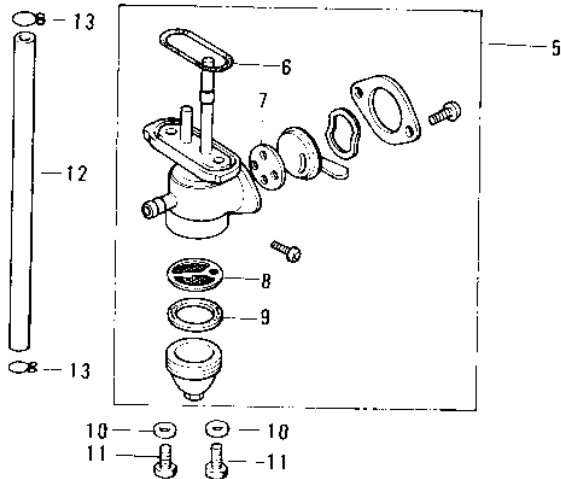

1976 KE125 PARTS DIAGRAM

FUEL TANK ('76-'79)

Re

J

1976 KE125 PARTS LIST

FUEL TANK ('76-'79)

ITEM NAME	PART NUMBER	QUANTITY
CAP,FUEL TANK (Ref # 1)	51048-1013	1
GASKET,FUEL TANK CAP (Ref # 2)	51059-011	1
TANK-FUEL,P.YELLOW (Ref # 3)	51001-101-4B	1
TANK-FUEL,C.LIGHT RED (Ref # 3)	51001-101-4R	1
TANK-FUEL,C.C.BLUE (Ref # 3)	51001-101-4S	1
TANK-FUEL,C.E.GREEN (Ref # 3)	51001-101-4U	1
TANK-FUEL,F.RED (Ref # 3)	51001-101-B1	1
TANK-FUEL,MARINE BLUE (Ref # 3)	51001-101-B4	1
BAND,FUEL TANK (Ref # 4)	92072-049	1
BAND,FUEL TANK (Ref # 4)	92072-075	1
TAP ASSY,FUEL (Ref # 5)	51023-1001	1
TAP ASSY,FUEL (Ref # 5)	51023-1001	1
"O" RING (Ref # 6)	51039-003	1
GASKET-FUEL COCK LEV (Ref # 7)	92065-094	1
STRAINER,FUEL (Ref # 8)	51038-008	1
GASKET FUEL COCK CUP (Ref # 9)	51037-011	1
WASHER-PLAIN (Ref # 10)	92022-183	2
BOLT-HEX HEAD,6X16 (Ref # 11)	92001-114	2
PIPE,FUEL (Ref # 12)	92059-093	1
CLAMP FUEL PIPE (Ref # 13)	92037-010	2
DECAL,FUEL TANK,L.H (Ref # 14)	56027-370-SP	1
DECAL,FUEL TANK,L.H (Ref # 15)	56027-371-SP	1
DECAL,FUEL TANK,R.H (Ref # 16)	56027-372-SP	1
DECAL,FUEL TANK,R.H (Ref # 17)	56027-373-SP	1
DECAL,L.H FL TK,UPPER (Ref # 18)	56029-050-SP	1
DECAL,L.H FL TK,LOWER (Ref # 19)	56029-051-SP	1
DECAL,R.H FL TK,UPPER (Ref # 20)	56029-052-SP	1
DECAL,R.H FL TK,LOWER (Ref # 21)	56029-053-SP	1
*** N.L.A.*** (Canada) (Ref # 22)	56029-054-SP	1

1976 KE125 PARTS LIST

FUEL TANK ('76-'79)

ITEM NAME	PART NUMBER	QUANTITY
*** N.L.A.*** (Canada) (Ref # 23)	56029-055-SP	1
*** N.L.A.*** (Canada) (Ref # 24)	56029-056-SP	1
*** N.L.A.*** (Canada) (Ref # 25)	56029-057-SP	1