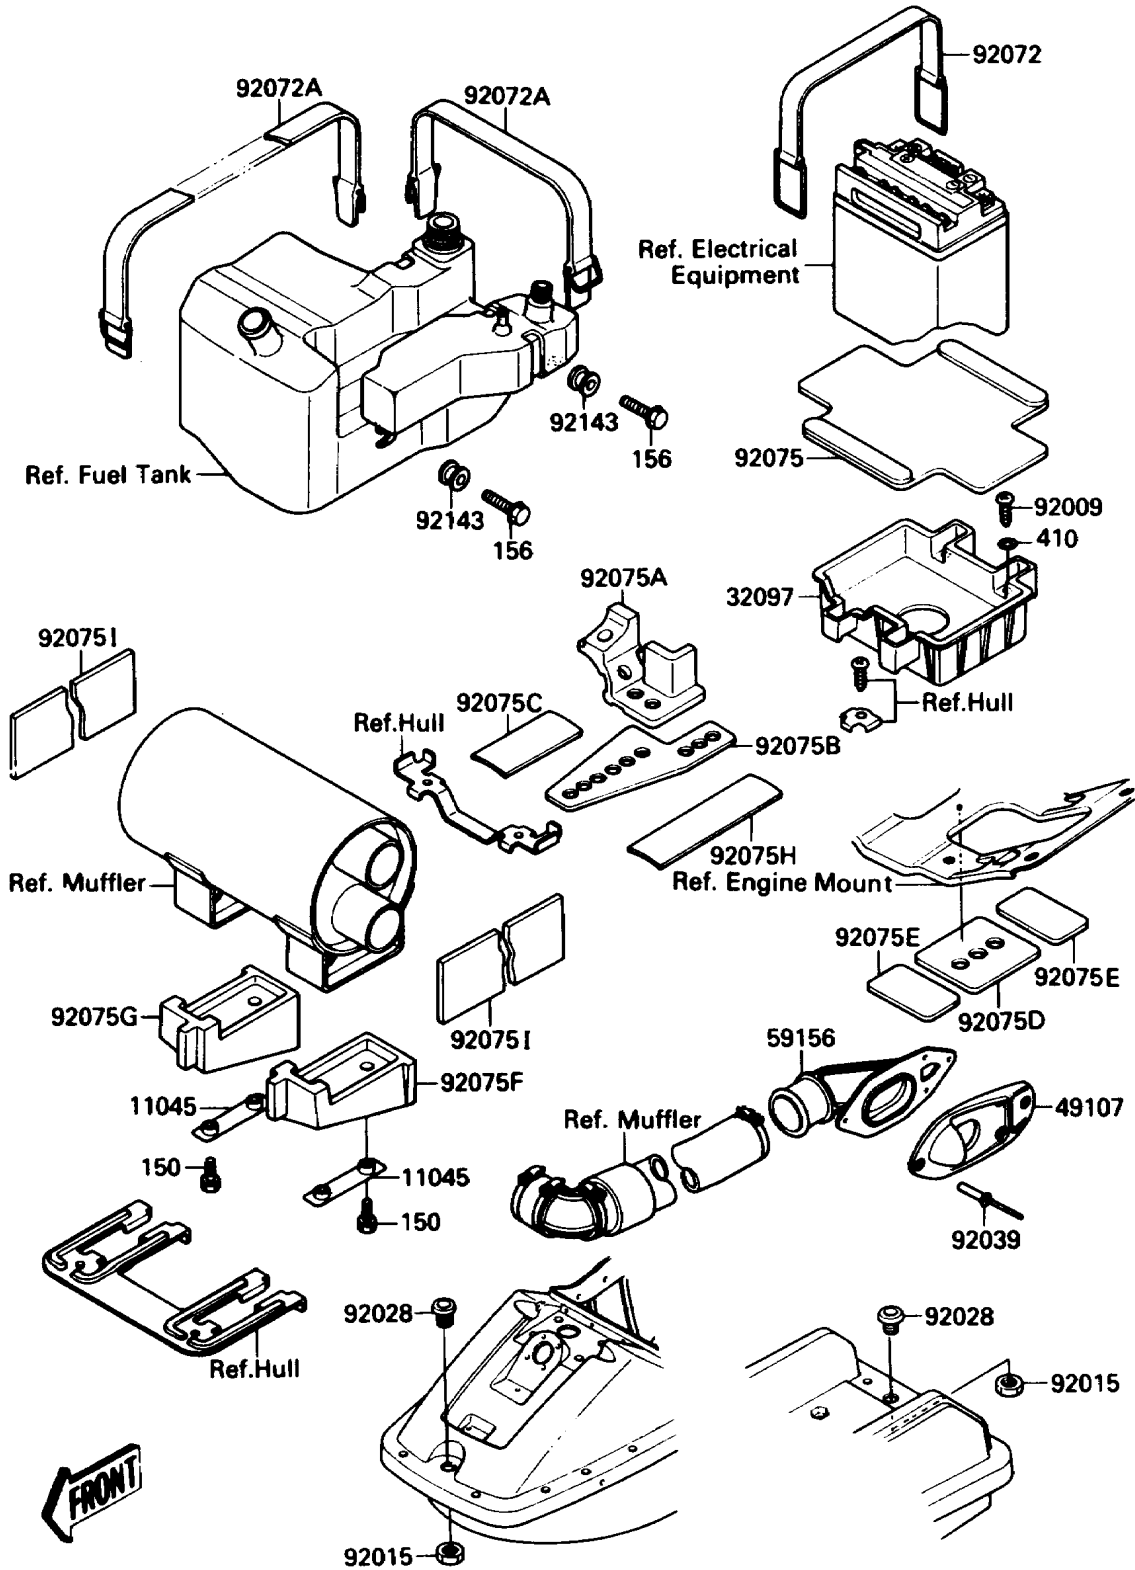

1988 650 SX PARTS DIAGRAM

Hull Fittings

F3143-0X06

1988 650 SX PARTS LIST

Hull Fittings

ITEM NAME	PART NUMBER	QUANTITY
BRACKET (Ref # 11045)	11045-3764	2
CASE-BATTERY (Ref # 32097)	32097-3702	1
COVER-EXHAUST PIPE (Ref # 49107)	49107-3705	1
PIPE-TAIL (Ref # 59156)	59156-3703	1
SCREW,TAPPING (Ref # 92009)	92011-561	4
NUT,20MM (Ref # 92015)	92015-3721	2
BUSHING,L=18 (Ref # 92028)	92028-3724	2
RIVET (Ref # 92039)	92039-3722	4
BAND,BATTERY,L=366 (Ref # 92072)	92072-3706	2
BAND,L=544 (Ref # 92072A)	92072-3709	2
DAMPER,BATTERY (Ref # 92075)	92075-3714	1
DAMPER,FUEL TANK,RR (Ref # 92075A)	92075-3754	1
DAMPER,FUEL TANK,CNT (Ref # 92075B)	92075-3755	1
DAMPER,FUEL TANK,RH (Ref # 92075C)	92075-3756	1
DAMPER (Ref # 92075D)	92075-3758	1
DAMPER (Ref # 92075E)	92075-3759	2
DAMPER (Ref # 92075F)	92075-3763	1
DAMPER (Ref # 92075G)	92075-3764	1
DAMPER,FUEL TANK (Ref # 92075H)	92075-521	1
DAMPER,MUFFLER (Ref # 92075I)	92075-522	2
COLLAR (Ref # 92143)	92143-3705	2
BOLT-WS,6X22 (Ref # 150)	150R0622	4
BOLT-WP,6X22 (Ref # 156)	156R0622	2
WASHER-PLAIN-SMALL,6MM (Ref # 410)	410S0600	4