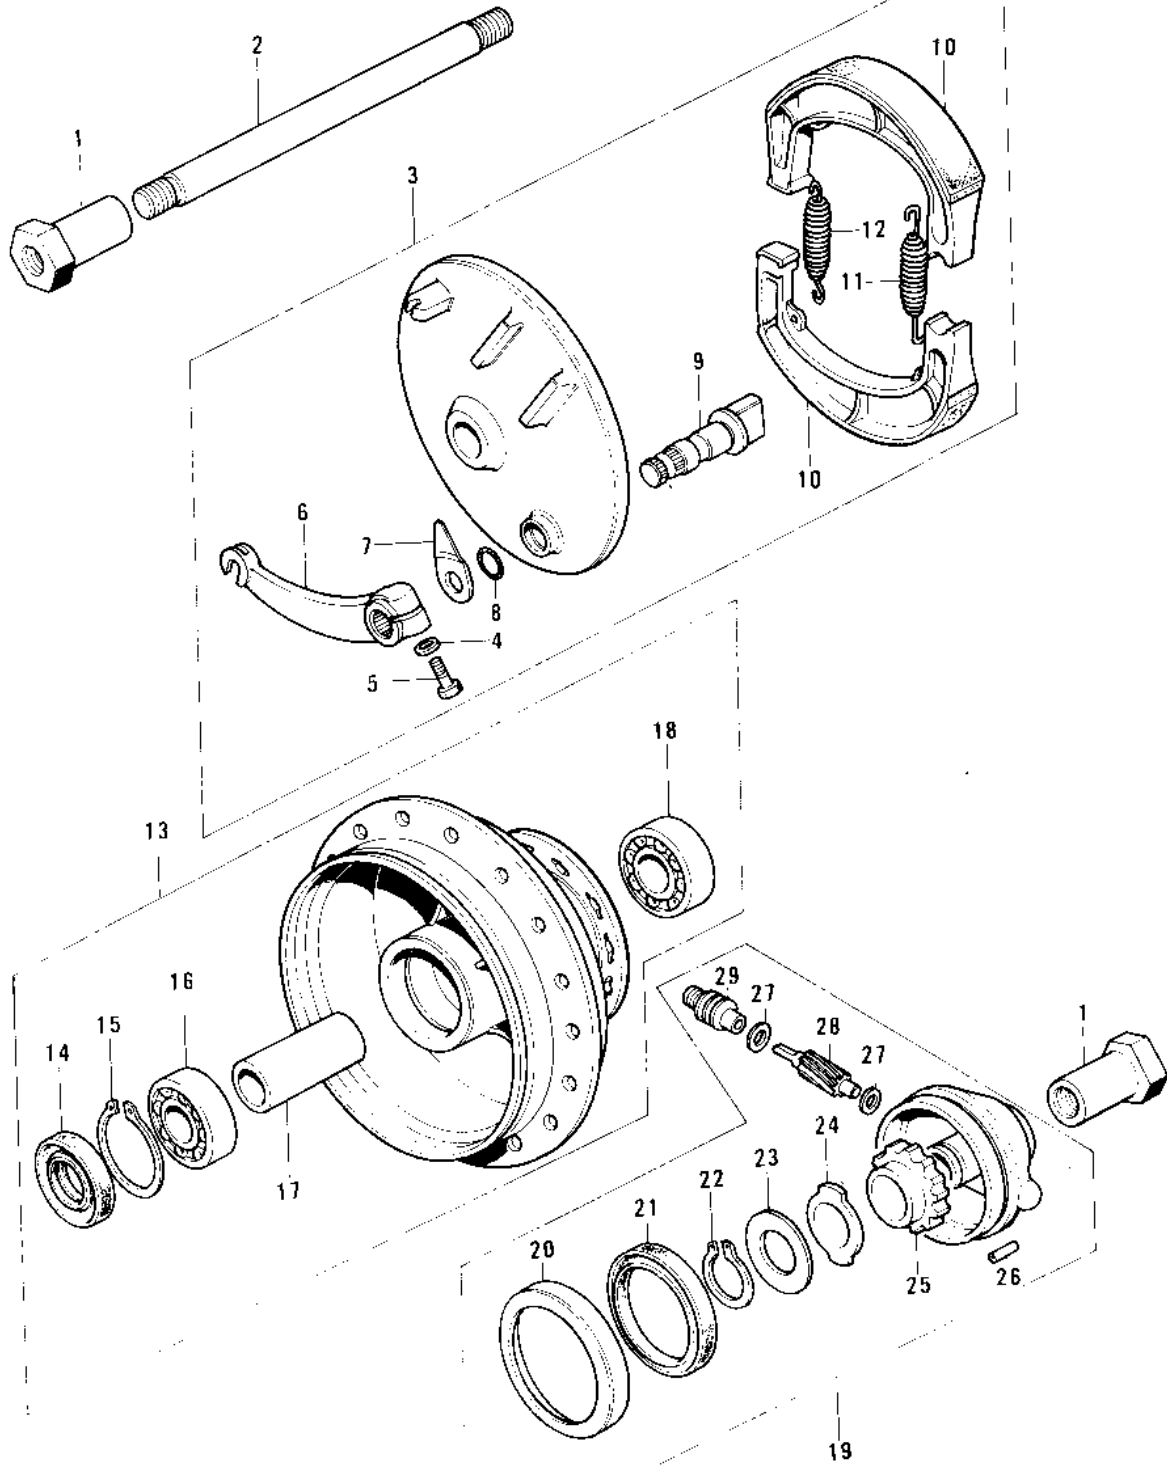

1976 KE125 PARTS DIAGRAM

FRONT HUB/BRAKE ('76-'79)

1976 KE125 PARTS LIST

FRONT HUB/BRAKE ('76-'79)

ITEM NAME	PART NUMBER	QUANTITY
COLLAR,FRONT AXLE (Ref # 1)	41069-024	2
AXLE,FRONT (Ref # 2)	41068-043	1
PANEL ASY,FR BK,BUFF (Ref # 3)	41035-049-80	1
PANEL-ASY,FR BRK BUFF (Ref # 3)	41035-076-80	1
WASHER PLAIN 6MM (Ref # 4)	410B0600	1
BOLT 6X22 (Ref # 5)	112B0622	1
LEVER,FRNT BRAKE CAM (Ref # 6)	41053-020	1
INDICATOR FRONT BRAKE SHOE (Ref # 7)	41085-002	1
"0" RING,11MM (Ref # 8)	92055-004	1
CAM SHAFT,FRONT BRAKE (Ref # 9)	41050-012	1
SHOE,BRAKE (Ref # 10)	41048-015	2
SPRING,BRAKE SHOE (Ref # 11)	92081-1766	1
SPRING,BRAKE SHOE (Ref # 12)	92081-1550	1
DRUM-ASSY,FR BRK,BUFF (Ref # 13)	41034-031-80	1
OIL SEAL,FR BK DRUM (Ref # 14)	92050-059	1
CIRCLIP.37MM (Ref # 15)	481J3700	1
BEARING BALL #6301 (Ref # 16)	601B6301	1
SPACER,FR HUB BEARING (Ref # 17)	41039-025	1
BEARING BALL #6201 (Ref # 18)	601B6201	1
CASE ASSY,SPEED GEAR (Ref # 19)	41078-009	1
DUST COVER (Ref # 20)	41042-013	1
OIL SEAL (Ref # 21)	654A405208	1
CIRCLIP,19MM (Ref # 22)	480J1900	1
WASHER,THRUST (Ref # 23)	41065-004	1
RECEIVER,SPEED GEAR (Ref # 24)	41064-011	1
GEAR,SPEEDOMETER (Ref # 25)	41059-024	1
PIN,SPRING (Ref # 26)	41082-001	1
WASHER THRST SPD PINI (Ref # 27)	41063-001	1
PINION,SPEEDOMETER (Ref # 28)	41060-015	1

1976 KE125 PARTS LIST

FRONT HUB/BRAKE ('76-'79)

ITEM NAME	PART NUMBER	QUANTITY
BUSH,SPEEDMETER CABLE (Ref # 29)	41062-005	1