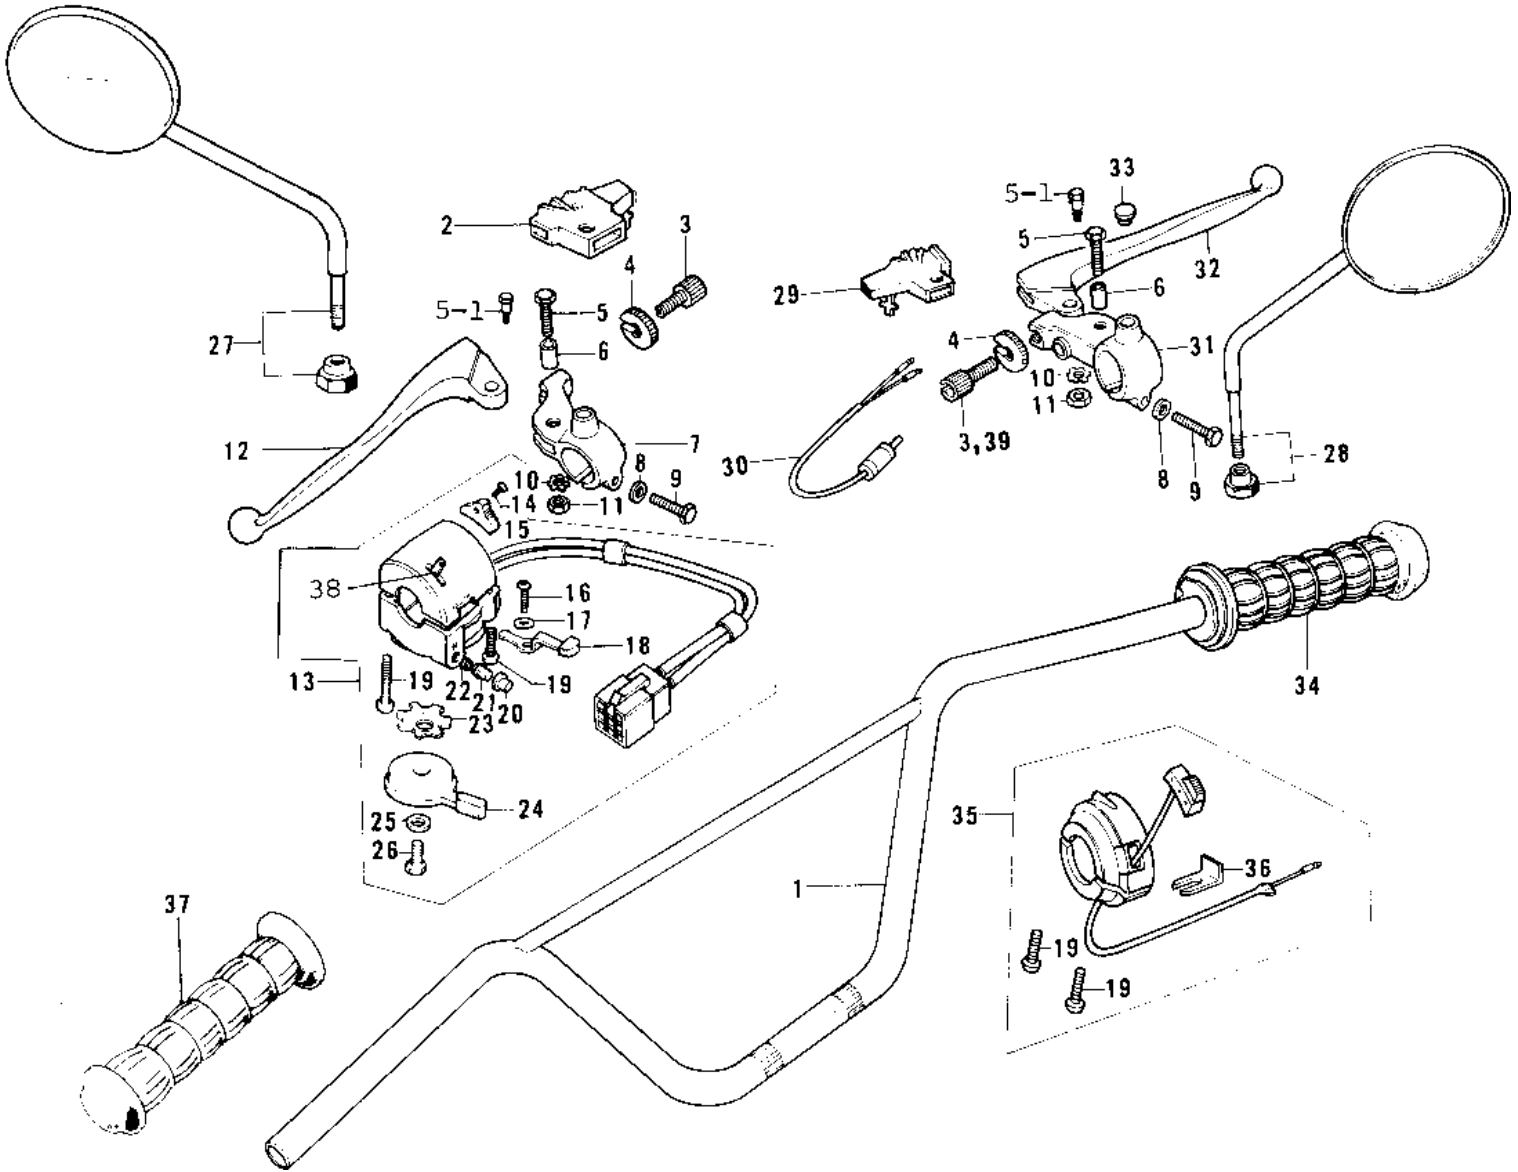

1976 KE125 PARTS DIAGRAM

HANDLEBAR ('76-'79)

1976 KE125 PARTS LIST

HANDLEBAR ('76-'79)

ITEM NAME	PART NUMBER	QUANTITY
HANDLEBAR (Ref # 1)	46004-033	1
BOOTS,LEVER HOLDER (Ref # 2)	49006-1017	1
SCREW CABLE ADJUST (Ref # 3)	46055-003	2
NUT-LOCK (Ref # 4)	46056-005	2
BOLT HEX HEAD 5X20 (Ref # 5)	92007-020	2
BOLT,HEX HEAD,5X22 (Ref # 5-1)	92007-046	2
COLLAR LEVER (Ref # 6)	46059-011	2
HOLDER-CLUTCH LEV,BLK (Ref # 7)	46094-011-21	1
WASHER PLAIN 6MM (Ref # 8)	410B0600	2
BOLT HEX HEAD 6X25 (Ref # 9)	110N0625	2
WASHER LOCK 5MM (Ref # 10)	464H0500	2
NUT 5MM (Ref # 11)	312B0500	2
NUT-LOCK,5MM (Ref # 11)	92019-014	2
LEVER-CLUTCH (Ref # 12)	46092-015	1
CASE ASSY,L.H.BLACK (Ref # 13)	46091-023-21	1
L.H GRIP SWITCH KIT (Ref # 14,15,)	99990-531	1
SCREW CNTSNK HD 3X8 (Ref # 14)	221B0308A	1
KNOB L.H SWITCH (Ref # 15)	46044-011	1
SCREW PAN HEAD 3X5 (Ref # 16)	220B0305A	1
WASHER (Ref # 17)	92095-010	1
KNOB-SWITCH (Ref # 18)	46044-010	1
SCREW PAN HEAD 5X25 (Ref # 19)	220B0525A	4
SWITCH ASSY,HORN BUTN (Ref # 20)	27010-1009	1
SWITCH ASSY,HORN BUTN (Ref # 21)	27010-1009	1
SWITCH ASSY,HORN BUTN (Ref # 22)	27010-1009	1
WASHER LOCK (Ref # 23)	92095-012	1
LEVER STARTER (Ref # 24)	46096-008-10	1
WASHER PLAIN 6MM (Ref # 25)	410B0600	1
BOLT,6X10 (Ref # 26)	112G0610	1

1976 KE125 PARTS LIST

HANDLEBAR ('76-'79)

ITEM NAME	PART NUMBER	QUANTITY
SCREW PAN HEAD 6X10 (Ref # 26)	220B0610	1
REAR VIEW MIRROR,L.H (Ref # 27)	56003-009	1
REAR VIEW MIRROR,R.H (Ref # 28)	56002-020	1
BOOTS,LEVER HOLDER (Ref # 29)	49006-1017	1
SWITCH-FR. BRAKE LAMP (Ref # 30)	27021-004	1
HOLDER-FR BRK LEV,BLK (Ref # 31)	46060-009-21	1
LEVER FRONT BRAKE (Ref # 32)	46058-004	1
CAP-RR VIEW MIRROR (Ref # 33)	92102-009	1
GRIP ASSY,THROTTLE (Ref # 34)	46019-039	1
CASE ASSY,R.H (Ref # 35)	46018-047	1
HOLDER,CONTROL CABLE (Ref # 36)	46037-023	1
HOLDER,CONTROL (Ref # 36)	46037-024	2
RUBBER,L.H GRIP (Ref # 37)	46075-029	1
SWITCH ASSY,L.H (Ref # 38)	46089-015	1
SCREW,CABLE ADJUST (Ref # 39)	46055-010	1