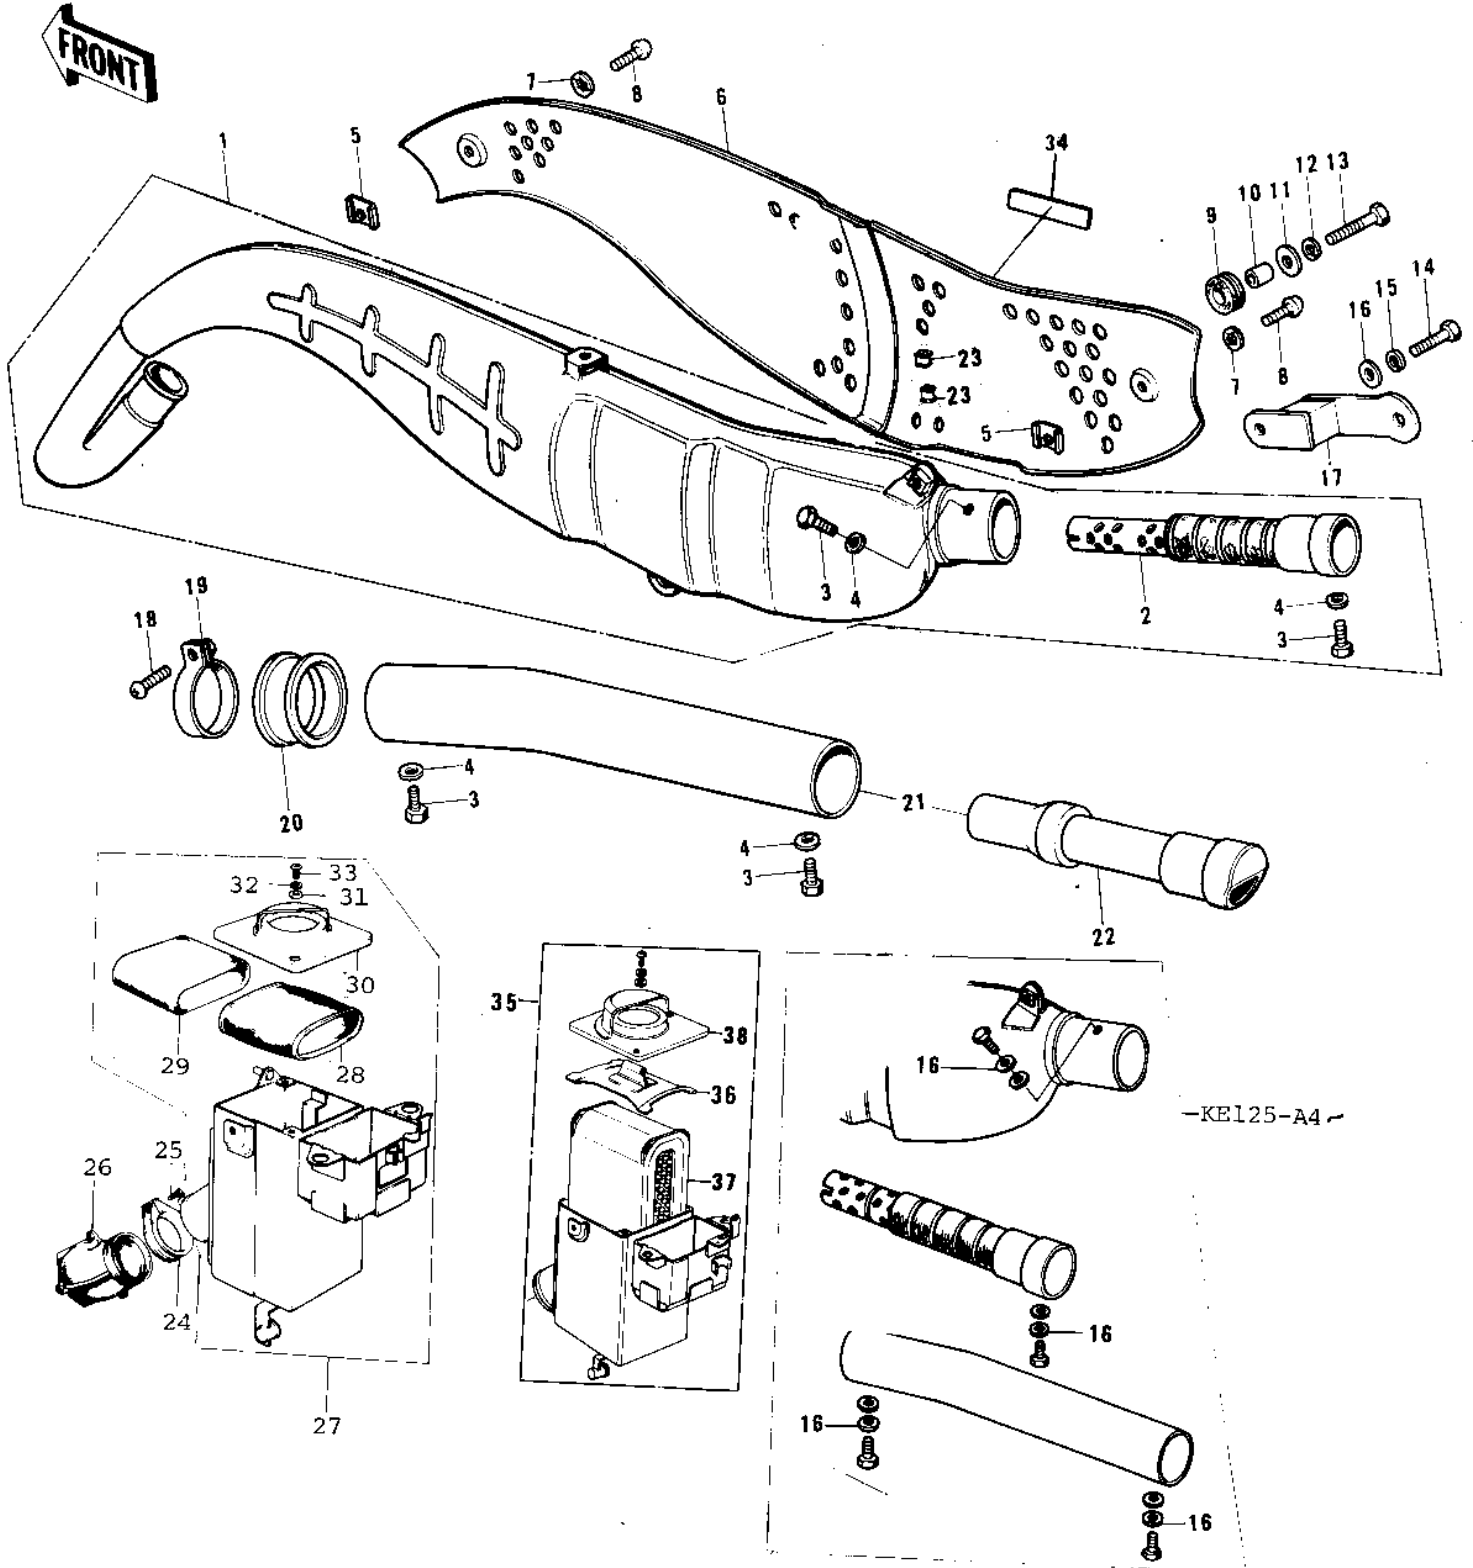

1976 KE125 PARTS DIAGRAM

AIR CLEANER/MUFFLER ('76-'79)

1976 KE125 PARTS LIST

AIR CLEANER/MUFFLER ('76-'79)

ITEM NAME	PART NUMBER	QUANTITY
MUFFLER ASSY (Ref # 1)	18001-154	1
MUFFLER ASSY (Ref # 1)	18001-1033	1
BAFFLE TUBE (Ref # 2)	18033-077	1
BOLT-UPSET,6X12 (Ref # 3)	112G0612	4
WASHER-PLAIN (Ref # 4)	92022-183	4
WASHER OIL PUMP BANJO (Ref # 4)	92022-077	4
INSULATOR,HEAT (Ref # 5)	18065-010	2
COVER,MUFFLER (Ref # 6)	18064-016	1
WASHER LOCK 6MM (Ref # 7)	463H0600	2
SCREW PAN HEAD 6X12 (Ref # 8)	220B0612	2
DAMPER RUBBER-MUFFLER (Ref # 9)	18063-005	1
COLLAR (Ref # 10)	92027-102	1
WASHER,8X26X2.3 (Ref # 11)	92022-1564	1
WASHER SPRING 8MM (Ref # 12)	461F0800	1
BOLT-SMALL-UPSET,8X30 (Ref # 13)	115G0830	1
BOLT,HEX HEAD,6X14 (Ref # 14)	92001-121	1
WASHER SPRING 6MM (Ref # 15)	461F0600	1
WASHER PLAIN 6MM (Ref # 16)	411B0600	1
BRACKET,MUFFLER (Ref # 17)	18061-046	1
SCREW,PAN HEAD,5X30 (Ref # 18)	92011-032	1
CLAMP,SPARK ARRESTOR (Ref # 19)	92037-122	1
CONNECTOR,BAFFLETUBE (Ref # 20)	92093-1042	1
ARRESTER,SPARK (Ref # 21)	18077-001	1
BAFFLE TUBE,ARESTOR (Ref # 22)	18033-086	1
INSULATOR (Ref # 23)	18065-007	2
CLAMP,AIR CLEANER (Ref # 24)	92037-129	1
SCREW-PAN-CROS,6X35,B (Ref # 25)	220C0635	1
CONNECTOR,AIR CLEANER (Ref # 26)	14073-1004	1
CONNECTOR,AIR CLEANER (Ref # 26)	14073-1004	1

1976 KE125 PARTS LIST

AIR CLEANER/MUFFLER ('76-'79)

ITEM NAME	PART NUMBER	QUANTITY
AIR CLEANER ASY,BLACK (Ref # 27)	11010-071-21	1
HOLDER,CLENER ELEMENT (Ref # 28)	11014-011	1
ELEMENT,AIR CLNR (Ref # 29)	11013-1033	1
CAP,AIR CLEANER,BLACK (Ref # 30)	11012-039-21	1
WASHER PLAIN 6MM (Ref # 31)	410B0600	2
WASHER SPRING 6MM (Ref # 32)	461F0600	2
SCREW PAN HEAD 6X12 (Ref # 33)	220B0612	2
EMBLEM,SIDE COVER (Ref # 34)	56018-224	1
MARK,MUFFLER COVER (Ref # 34)	56018-1037	1
FILTER-ASSY-AIR (Ref # 35)	11010-1126	1
HOLDER,AIR CLEANER (Ref # 36)	13091-1006	1
ELEMENT,AIR CLNR (Ref # 37)	11013-1007	1
CAP-AIR CLEANER (Ref # 38)	11012-1024	1