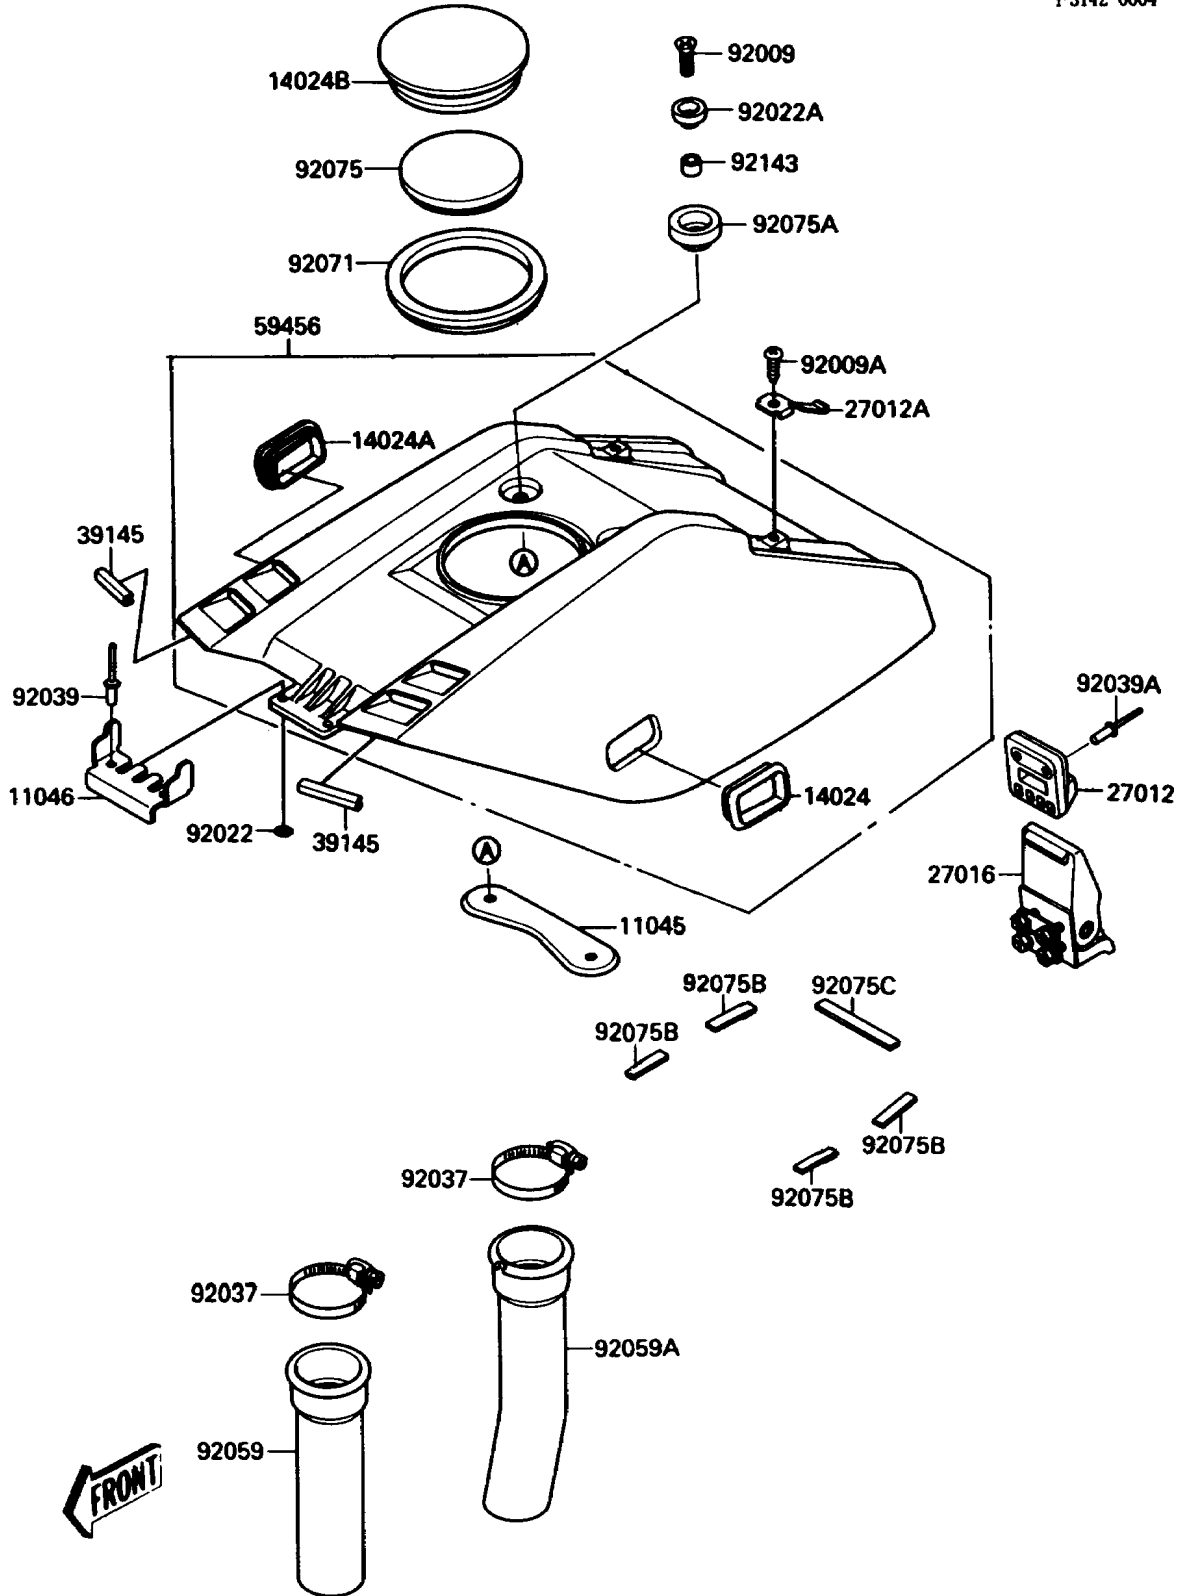

1988 650 SX PARTS DIAGRAM

Engine Hood

F3142-0004

1988 650 SX PARTS LIST

Engine Hood

ITEM NAME	PART NUMBER	QUANTITY
BRACKET (Ref # 11045)	11045-3727	1
BRACKET (Ref # 11046)	11046-3703	1
COVER,LH,JET WHITE (Ref # 14024)	14024-3725-8C	1
COVER,RH,JET WHITE (Ref # 14024A)	14024-3726-8C	1
COVER (Ref # 14024B)	14024-3748	1
HOOK (Ref # 27012)	27012-3711	1
HOOK,FOR PAD (Ref # 27012A)	27012-3716	2
LOCK-ASSY (Ref # 27016)	27016-3703	1
TRIM-SEAL (Ref # 39145)	39145-3708	2
HOOD-COMP-ENGINE,JET WHITE (Ref # 59456)	59456-3704-8C	1
SCREW,6X25 (Ref # 92009)	92009-3717	2
SCREW,TAPPING (Ref # 92009A)	92011-561	2
WASHER,5X16X1.5 (Ref # 92022)	92022-3041	2
WASHER (Ref # 92022A)	92022-3732	2
CLAMP (Ref # 92037)	92037-3738	2
RIVET (Ref # 92039)	92039-3002	2
RIVET (Ref # 92039A)	92039-3722	2
TUBE (Ref # 92059)	92059-3803	1
TUBE (Ref # 92059A)	92059-3815	1
GROMMET (Ref # 92071)	92071-3742	1
DAMPER (Ref # 92075)	92075-3737	1
DAMPER (Ref # 92075A)	92075-3741	2
DAMPER,DUCT,RR,LH (Ref # 92075B)	92075-3744	4
DAMPER,DUCT,REAR (Ref # 92075C)	92075-3746	1
COLLAR,7.1X10.5X6 (Ref # 92143)	92027-3702	2