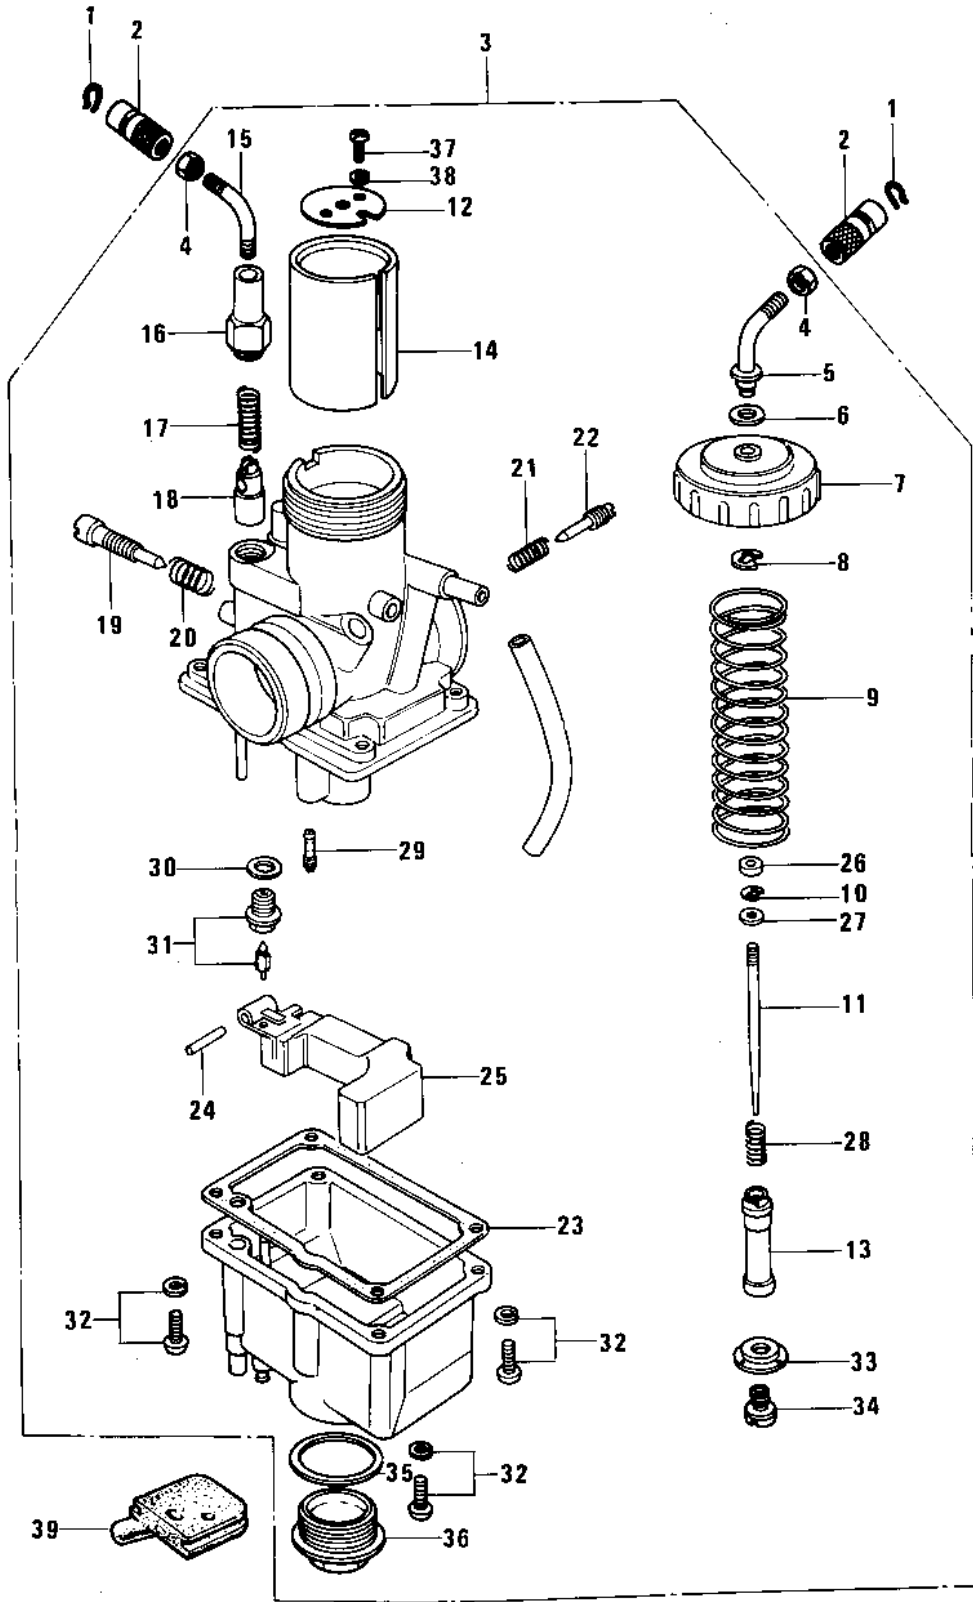

1976 KE125 PARTS DIAGRAM

CARBURETOR (KE125-A6)

1976 KE125 PARTS LIST

CARBURETOR (KE125-A6)

ITEM NAME	PART NUMBER	QUANTITY
CIRCLIP (Ref # 1)	92036-018	2
CABLE ADJUSTER (Ref # 2)	16002-007	2
CARBURETOR ASSY (Ref # 3)	16001-1038	1
NUT CABLE ADJUST LOCK (Ref # 4)	16003-004	2
GUIDE,CABLE (Ref # 5)	16077-011	1
GASKET,CABLE GUIDE (Ref # 6)	16029-007	1
CAP,MIXING CHAMBER (Ref # 7)	16004-024	1
CIRCLIP,CABLE GUIDE (Ref # 8)	16008-011	1
SPRING,THROTTLE VALV (Ref # 9)	16006-024	1
CIRCLIP (Ref # 10)	16008-010	1
JET NEEDLE,SEL17-3 (Ref # 11)	16009-1019	1
PLATE,THROTTLE VALVE (Ref # 12)	13169-1123	1
NEEDLE JET,#A0-0 (Ref # 13)	16017-1025	1
VALVE,THROTTLE,CA2.5 (Ref # 14)	16025-1018	1
GUIDE,CABLE (Ref # 15)	16077-010	1
CAP,STARTER PLUNGER (Ref # 16)	16012-017	1
SPRING-PLUNGER (Ref # 17)	16013-003	1
PLUNGER-ENRICHNER (Ref # 18)	16016-002	1
SCREW,THROTTLE STOP (Ref # 19)	16021-023	1
SPRING THR STOP SCREW (Ref # 20)	16022-005	1
SPRING-THR STOP SCREW (Ref # 21)	16022-007	1
SCREW PILOT AIR ADJST (Ref # 22)	16014-002	1
GASKET,FLOAT CHAMBER (Ref # 23)	16019-023	1
FLOAT PIN (Ref # 24)	16032-006	1
FLOAT (Ref # 25)	16031-026	1
RING,JET NEEDLE (Ref # 26)	92027-1103	1
WASHER,THROTTLE VALVE (Ref # 27)	92022-1024	1
SPRING,JET NEEDLE (Ref # 28)	92081-1072	1
PILOT JET,#A25 (Ref # 29)	92064-1020	1

1976 KE125 PARTS LIST

CARBURETOR (KE125-A6)

ITEM NAME	PART NUMBER	QUANTITY
WASHER FLOAT VLV SEAT (Ref # 30)	16029-004	1
FLOAT VALVE ASSY (Ref # 31)	16030-024	1
SCREW-PAN-WS-CROS (Ref # 32)	223B0414	4
RING,MAIN JET (Ref # 33)	16008-012	1
MAIN JET,#A95 (Ref # 34)	92063-1031	1
GASKET,MAIN JET COVER (Ref # 35)	16034-008	1
BOLT,BANJO (Ref # 36)	92001-146	1
SCREW PAN HEAD 3X8 (Ref # 37)	220B0308	1
WASHER SPRING 3MM (Ref # 38)	461F0300	1
GROMMET,OVERFLOW (Ref # 39)	16136-009	1