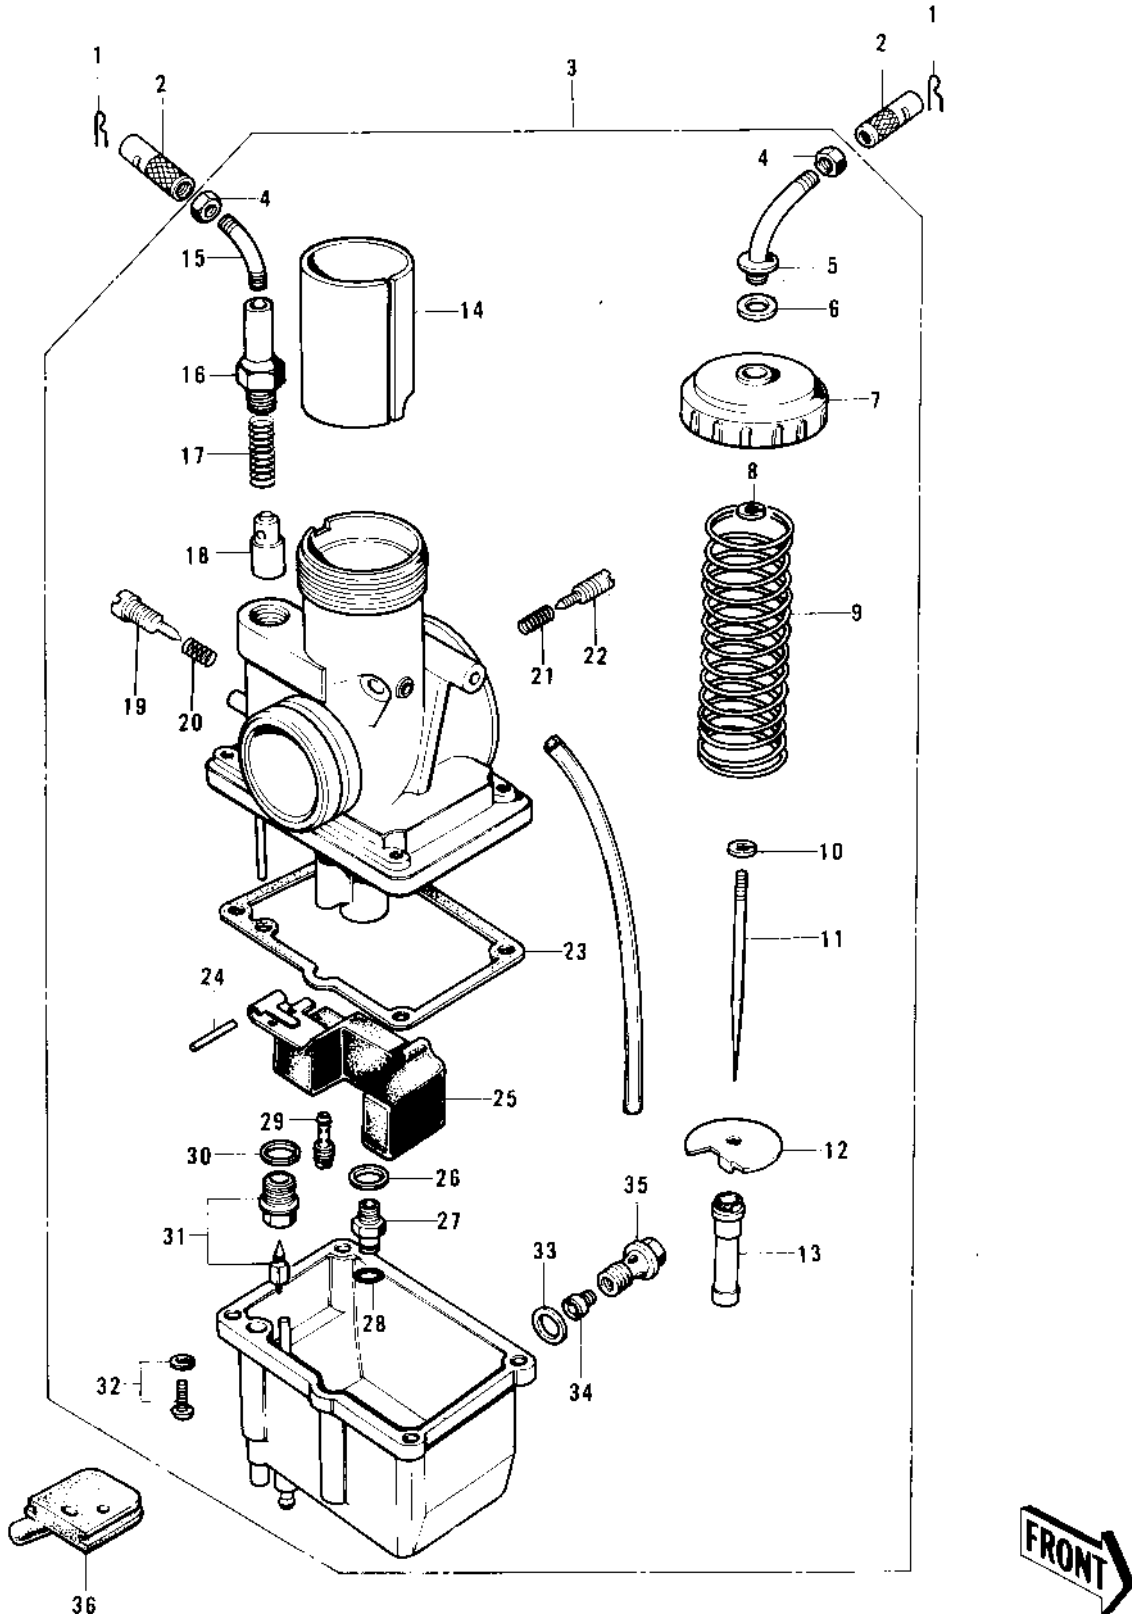

# 1976 KE125 PARTS DIAGRAM

CARBURETOR (KE125-A3/A4/A5)

# 1976 KE125 PARTS LIST

CARBURETOR (KE125-A3/A4/A5)

ITEM NAME	PART NUMBER	QUANTITY
CIRCLIP (Ref # 1)	92036-018	2
CABLE ADJUSTER (Ref # 2)	16002-007	2
CARBURETOR ASSY (Ref # 3)	16001-199	1
NUT CABLE ADJUST LOCK (Ref # 4)	16003-004	2
GUIDE,CABLE (Ref # 5)	16077-011	1
GASKET,CABLE GUIDE (Ref # 6)	16029-007	1
CAP,MIXING CHAMBER (Ref # 7)	16004-024	1
CIRCLIP,CABLE GUIDE (Ref # 8)	16008-011	1
SPRING,THROTTLE VALVE (Ref # 9)	16006-029	1
CIRCLIP (Ref # 10)	16008-010	1
JET NEEDLE 4EJ3 (Ref # 11)	16009-040	1
SPRING SEAT,THRTL VL (Ref # 12)	16007-023	1
NEEDLE JET,O-4 (Ref # 13)	16017-085	1
VALVE,THROTTLE (Ref # 14)	16025-079	1
GUIDE,CABLE (Ref # 15)	16077-010	1
CAP,STARTER PLUNGER (Ref # 16)	16012-017	1
SPRING-PLUNGER (Ref # 17)	16013-003	1
PLUNGER-ENRICHNER (Ref # 18)	16016-002	1
SCREW,THROTTLE STOP (Ref # 19)	16021-023	1
SPRING THR STOP SCREW (Ref # 20)	16022-005	1
SPRING-THR STOP SCREW (Ref # 21)	16022-007	1
SCREW PILOT AIR ADJST (Ref # 22)	16014-002	1
GASKET,FLOAT CHAMBER (Ref # 23)	16019-023	1
FLOAT PIN (Ref # 24)	16032-006	1
FLOAT (Ref # 25)	16031-026	1
WASHER MAIN JET (Ref # 26)	16034-001	1
HOLDER-NEEDLE JET (Ref # 27)	16065-008	1
"O" RING (Ref # 28)	92055-044	1
JET-PILOT NO 30 (Ref # 29)	92064-022	1

## 1976 KE125 PARTS LIST

CARBURETOR (KE125-A3/A4/A5)

ITEM NAME	PART NUMBER	QUANTITY
WASHER FLOAT VLV SEAT (Ref # 30)	16029-004	1
FLOAT VALVE ASSY,#2.6 (Ref # 31)	16030-025	1
SCREW-PAN-WS-CROS (Ref # 32)	223B0414	1
GASKET-BANJO BOLT (Ref # 33)	16034-005	1
MAIN JET,#A100 (Ref # 34)	92063-1033	1
BOLT-BANJO (Ref # 35)	92001-097	1
GROMMET,OVERFLOW (Ref # 36)	16136-009	1