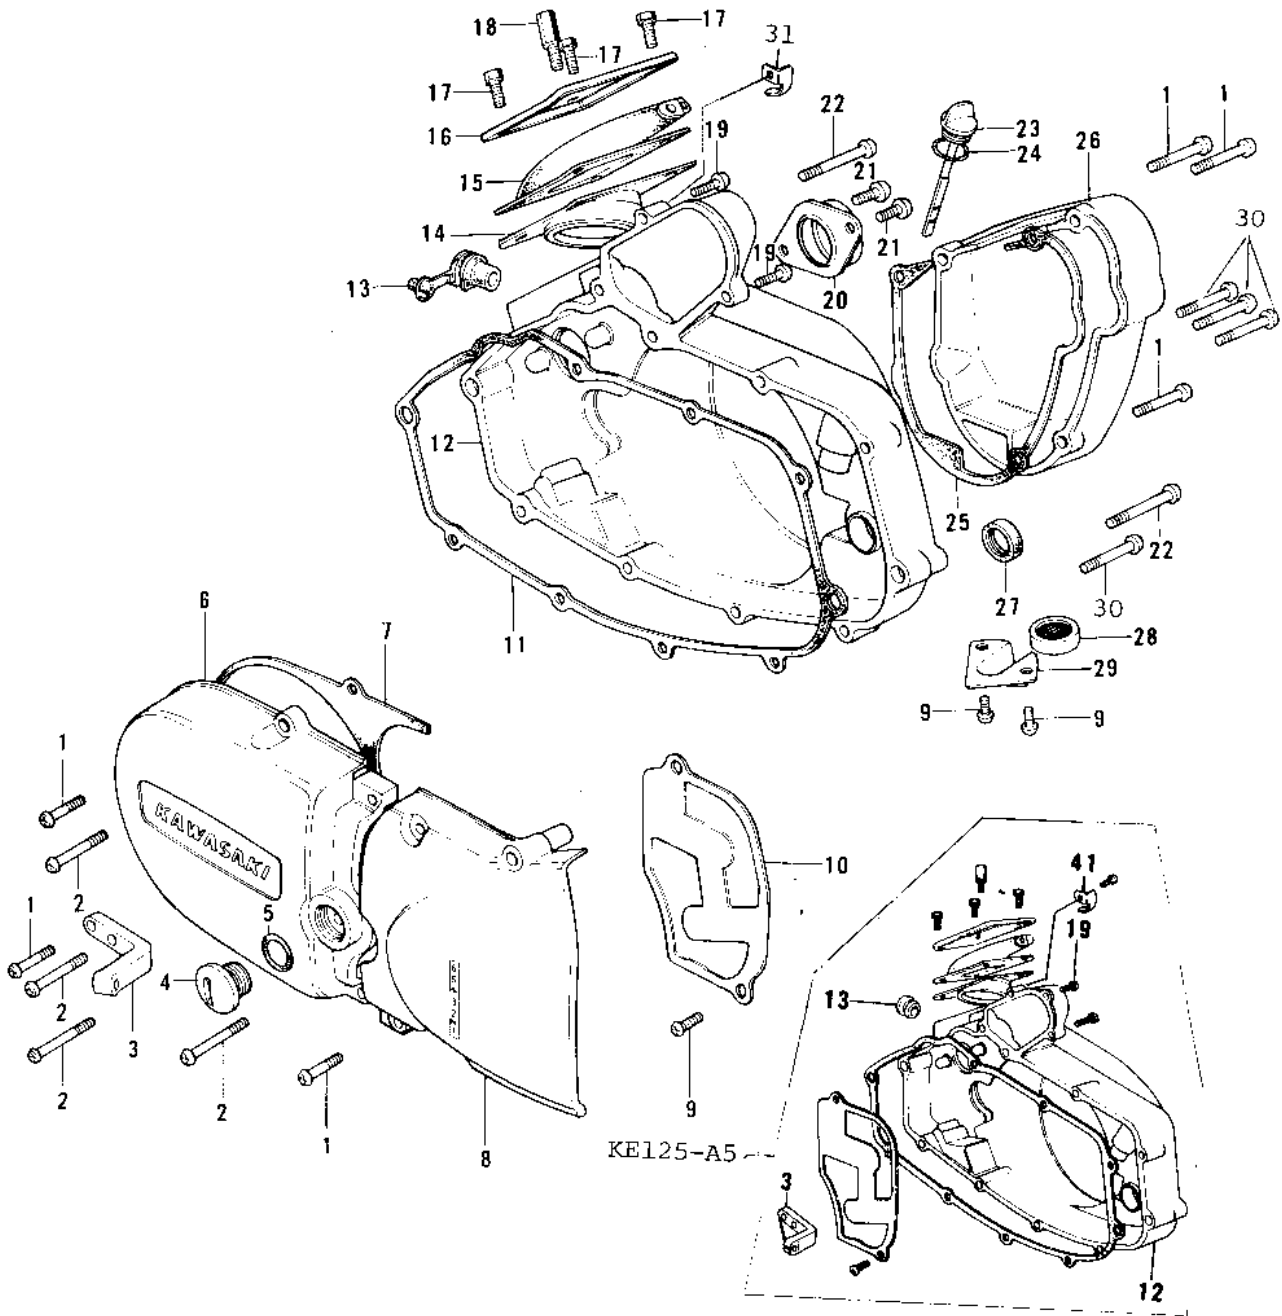

1976 KE125 PARTS DIAGRAM

ENGINE COVERS (76-79)

1976 KE125 PARTS LIST

ENGINE COVERS ('76-'79)

ITEM NAME	PART NUMBER	QUANTITY
SCREW PAN HEAD 6X20 (Ref # 1)	220B0620	8
SCREW PAN HEAD 6X35 (Ref # 2)	220B0635	4
HOLDER,WIRE GUIDE (Ref # 3)	14044-012	1
HOLDER,WIRE GUIDE (Ref # 3)	14044-012	1
PLUG,L.H ENG COVER (Ref # 4)	92067-017	1
"O" RING,16MM (Ref # 5)	670B2016	1
COVER,L.H.ENGINE (Ref # 6)	14031-1019-2H	1
COVER,L.H.ENGINE (Ref # 6)	14031-1019-2H	1
GASKET,L.H ENG COVER (Ref # 7)	14045-017	1
COVER,CHN CASE,BARREL (Ref # 8)	14026-020-2H	1
COVER,CHAIN CASE (Ref # 8)	14026-1007-2H	1
COVER,CHAIN CASE (Ref # 8)	14026-1007-2H	1
SCREW PAN HEAD 6X12 (Ref # 9)	220B0612	3
COVER,OIL PUMP (Ref # 10)	14030-060	1
GASKET,R.H ENG COVER (Ref # 11)	14046-029	1
COVER,R.H ENG,BARREL (Ref # 12)	14032-120-2H	1
COVER,R.H ENG,BARREL (Ref # 12)	14032-120-2H	1
COVER,R.H,ENGINE (Ref # 12)	14032-1010-2H	1
GROMMET,R.H ENG COV (Ref # 13)	92071-076	1
CAP CARB MOUNT HOLE (Ref # 13)	14039-001	1
CAP,CARBURETOR (Ref # 14)	14038-039	1
CAP,CARBURETOR (Ref # 15)	14038-040	1
HOLDER,CARBRETOR CAP (Ref # 16)	14065-007	1
BOLT-UPSET (Ref # 17)	112G0618	3
BOLT,CARBURETOR CAP (Ref # 18)	92001-130	1
SCREW PAN HEAD 5X16 (Ref # 19)	220B0516A	3
HOLDER,CARBURETOR (Ref # 20)	16065-033	1
SCREW PAN HEAD 6X12 (Ref # 21)	220B0612	2
SCREW PAN HEAD 6X45 (Ref # 22)	220B0645	2

1976 KE125 PARTS LIST

ENGINE COVERS ('76-'79)

ITEM NAME	PART NUMBER	QUANTITY
PLUG,OIL FILLER (Ref # 23)	16115-020	1
"O" RING,20MM (Ref # 24)	670B2020	1
GASKET,CARBURETOR COV (Ref # 25)	11009-1277	1
COVER,CARBURETOR,BARL (Ref # 26)	14030-071-2H	1
COVER,CARBURETOR,BARL (Ref # 26)	14030-071-2H	1
OIL SEAL SB16244 (Ref # 27)	92049-002	1
DRAIN,FUEL (Ref # 28)	16116-006	1
COVER,FUEL DRAIN (Ref # 29)	14076-006	1
SCREW PAN HEAD 6X30 (Ref # 30)	220B0630	7
GUIDE,CABLE (Ref # 31)	54030-012	1