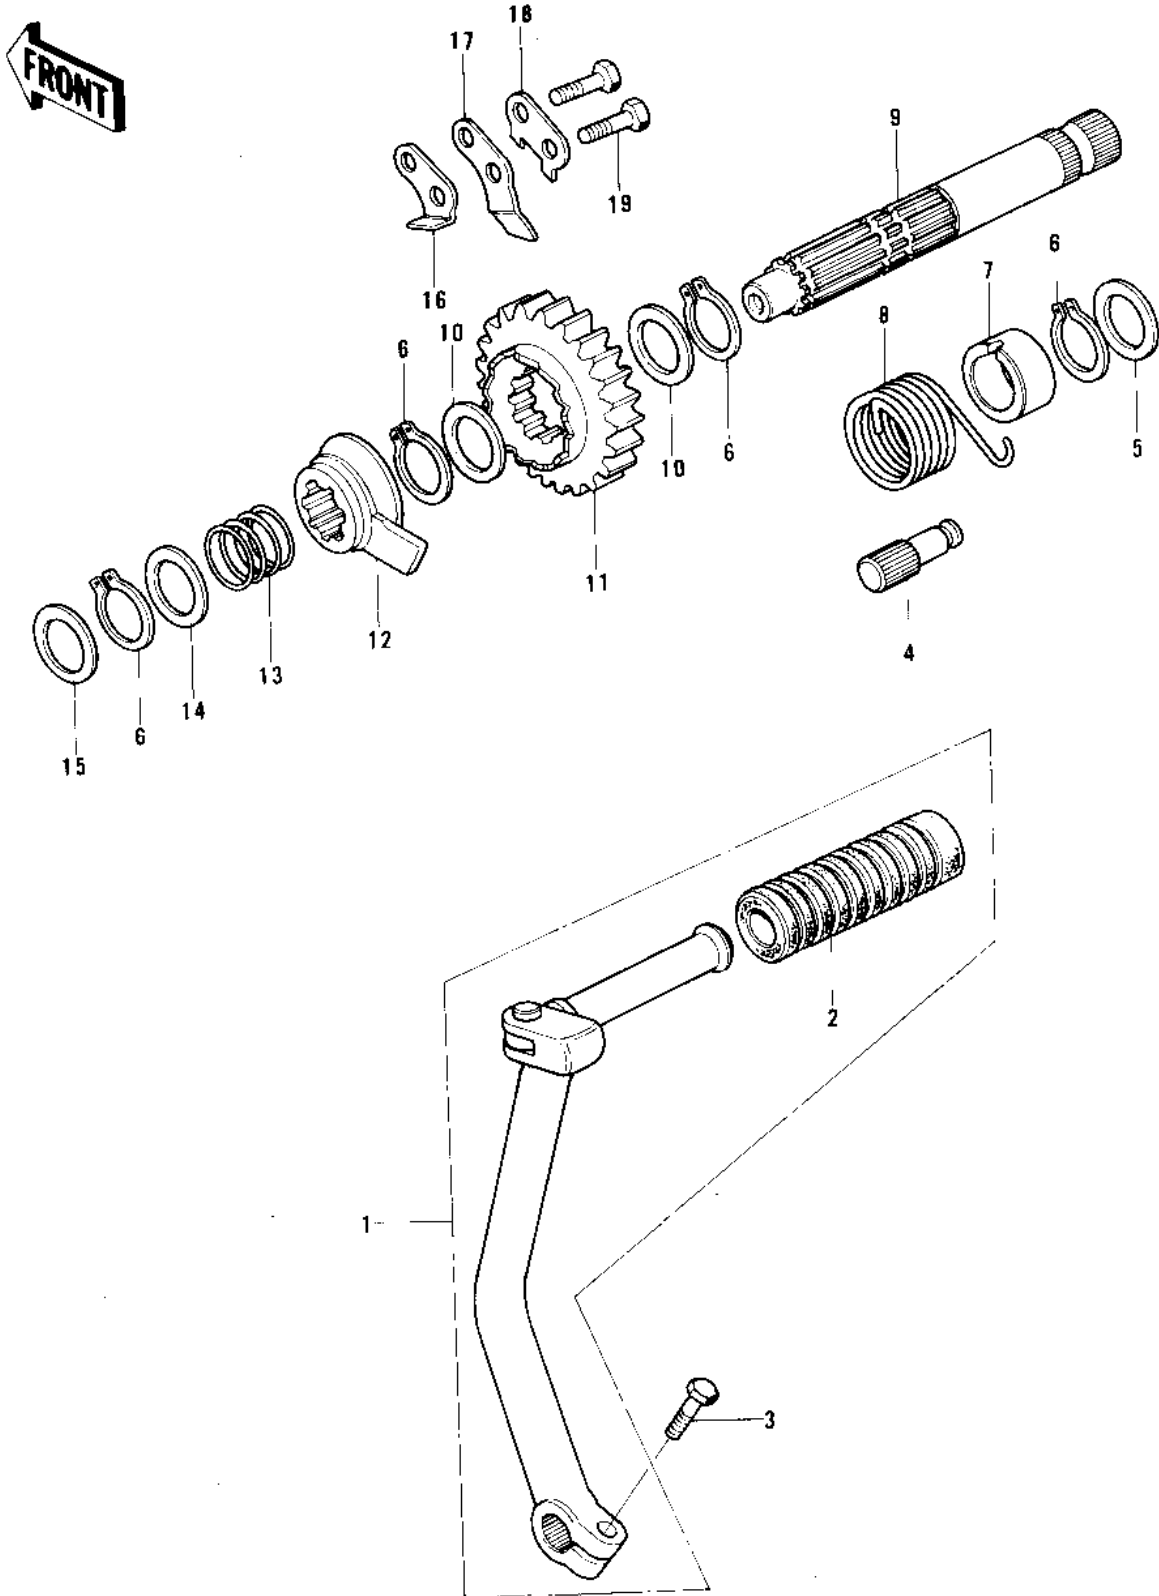

1976 KE125 PARTS DIAGRAM

KICKSTARTER MECHANISM (76-'79)

1976 KE125 PARTS LIST

KICKSTARTER MECHANISM ('76-'79)

ITEM NAME	PART NUMBER	QUANTITY
PEDAL,KICKSTARTER (Ref # 1)	13064-019	1
RUBBER KICK PEDAL (Ref # 2)	13063-002	1
BOLT-SMALL-UPSET 8X25 (Ref # 3)	115G0825	1
PIN (Ref # 4)	92043-102	1
WASHER,PLAIN (Ref # 5)	92022-268	1
CIRCLIP 16MM (Ref # 6)	480J1600	4
GUIDE,KICKSPRING (Ref # 7)	13070-008	1
SPRING,KICKSTARTER (Ref # 8)	92082-005	1
SHAFT,KICKSTARTER (Ref # 9)	13066-1012	1
WASHER,PLAIN (Ref # 10)	92022-315	2
WASHER,PLAIN (Ref # 10)	92022-315	2
GEAR,KICKSTARTER (Ref # 11)	13068-032	1
RATCHET,KL250-D2 (Ref # 12)	13078-1052	1
SPRING,RATCHET (Ref # 13)	92081-122	1
WASHER,PLAIN (Ref # 14)	92022-315	1
WASHER,PLAIN (Ref # 14)	92022-315	1
WASHER,PLAIN (Ref # 15)	92022-269	1
STOPPER,KICKSTARTER (Ref # 16)	32085-1061	1
GUIDE,KICKSTARTER (Ref # 17)	13206-010	1
WASHER,LOCK (Ref # 18)	92024-054	1
BOLT-UPSET (Ref # 19)	112G0618	2