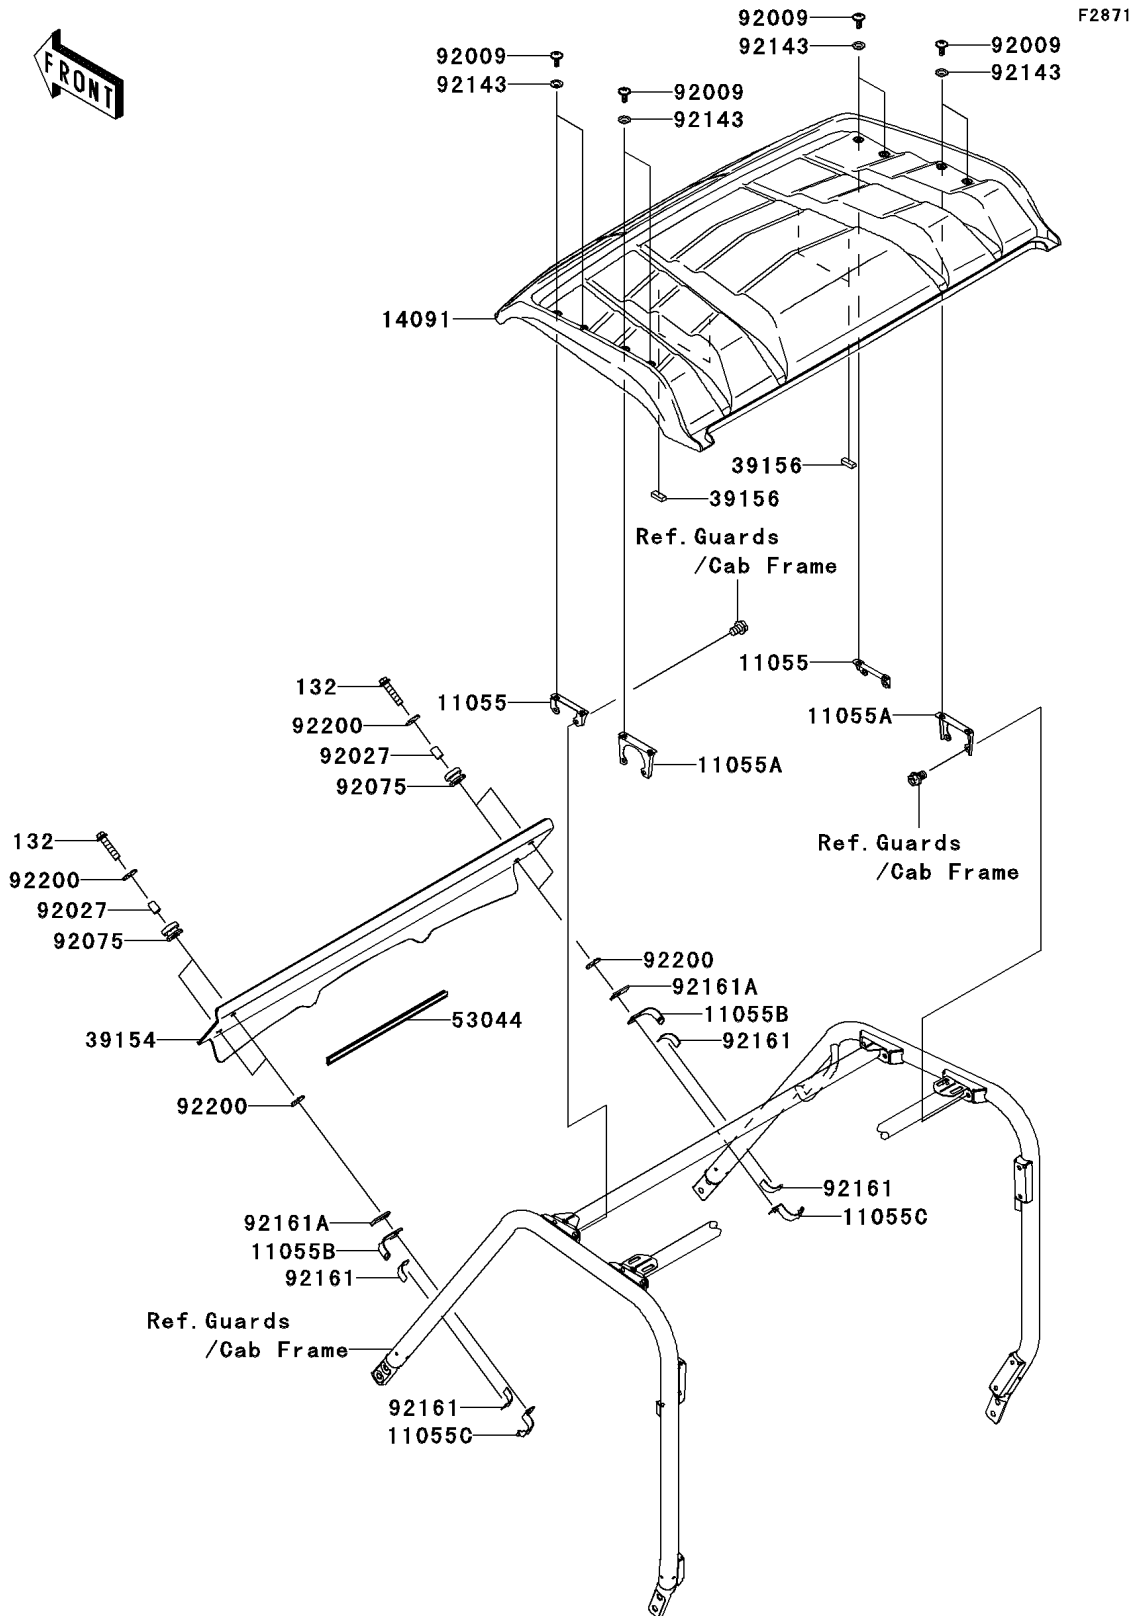

2008 Teryx® 750 4x4 NRA OUTDOORS™ PARTS DIAGRAM

Cowling

2008 Teryx® 750 4x4 NRA OUTDOORS™ PARTS LIST

Cowling

ITEM NAME	PART NUMBER	QUANTITY
BOLT-FLANGED-SMALL,6X35 (Ref # 132)	132BB0635	1
BRACKET,SUN TOP,W.BLACK (Ref # 11055)	11055-0156-388	1
BRACKET,SUN TOP,W.BLACK (Ref # 11055A)	11055-0255-388	1
BRACKET,WINDSHIELD (Ref # 11055B)	11055-0913	1
BRACKET,WINDSHIELD (Ref # 11055C)	11055-0914	1
COVER,SUN TOP,CAMOUFLAGE (Ref # 14091)	14091-1617-16P	1
WINDSHIELD (Ref # 39154)	39154-0043	1
PAD (Ref # 39156)	39156-0479	1
TRIM,L=450 (Ref # 53044)	53044-0044	1
SCREW,6X16 (Ref # 92009)	92009-1621	1
COLLAR,6.8X10X14.5 (Ref # 92027)	92027-156	1
DAMPER (Ref # 92075)	92075-1787	1
COLLAR (Ref # 92143)	92143-1087	1
DAMPER (Ref # 92161)	92161-0644	1
DAMPER (Ref # 92161A)	92161-0681	1
WASHER,6.5X22X1.6 (Ref # 92200)	92200-1087	1