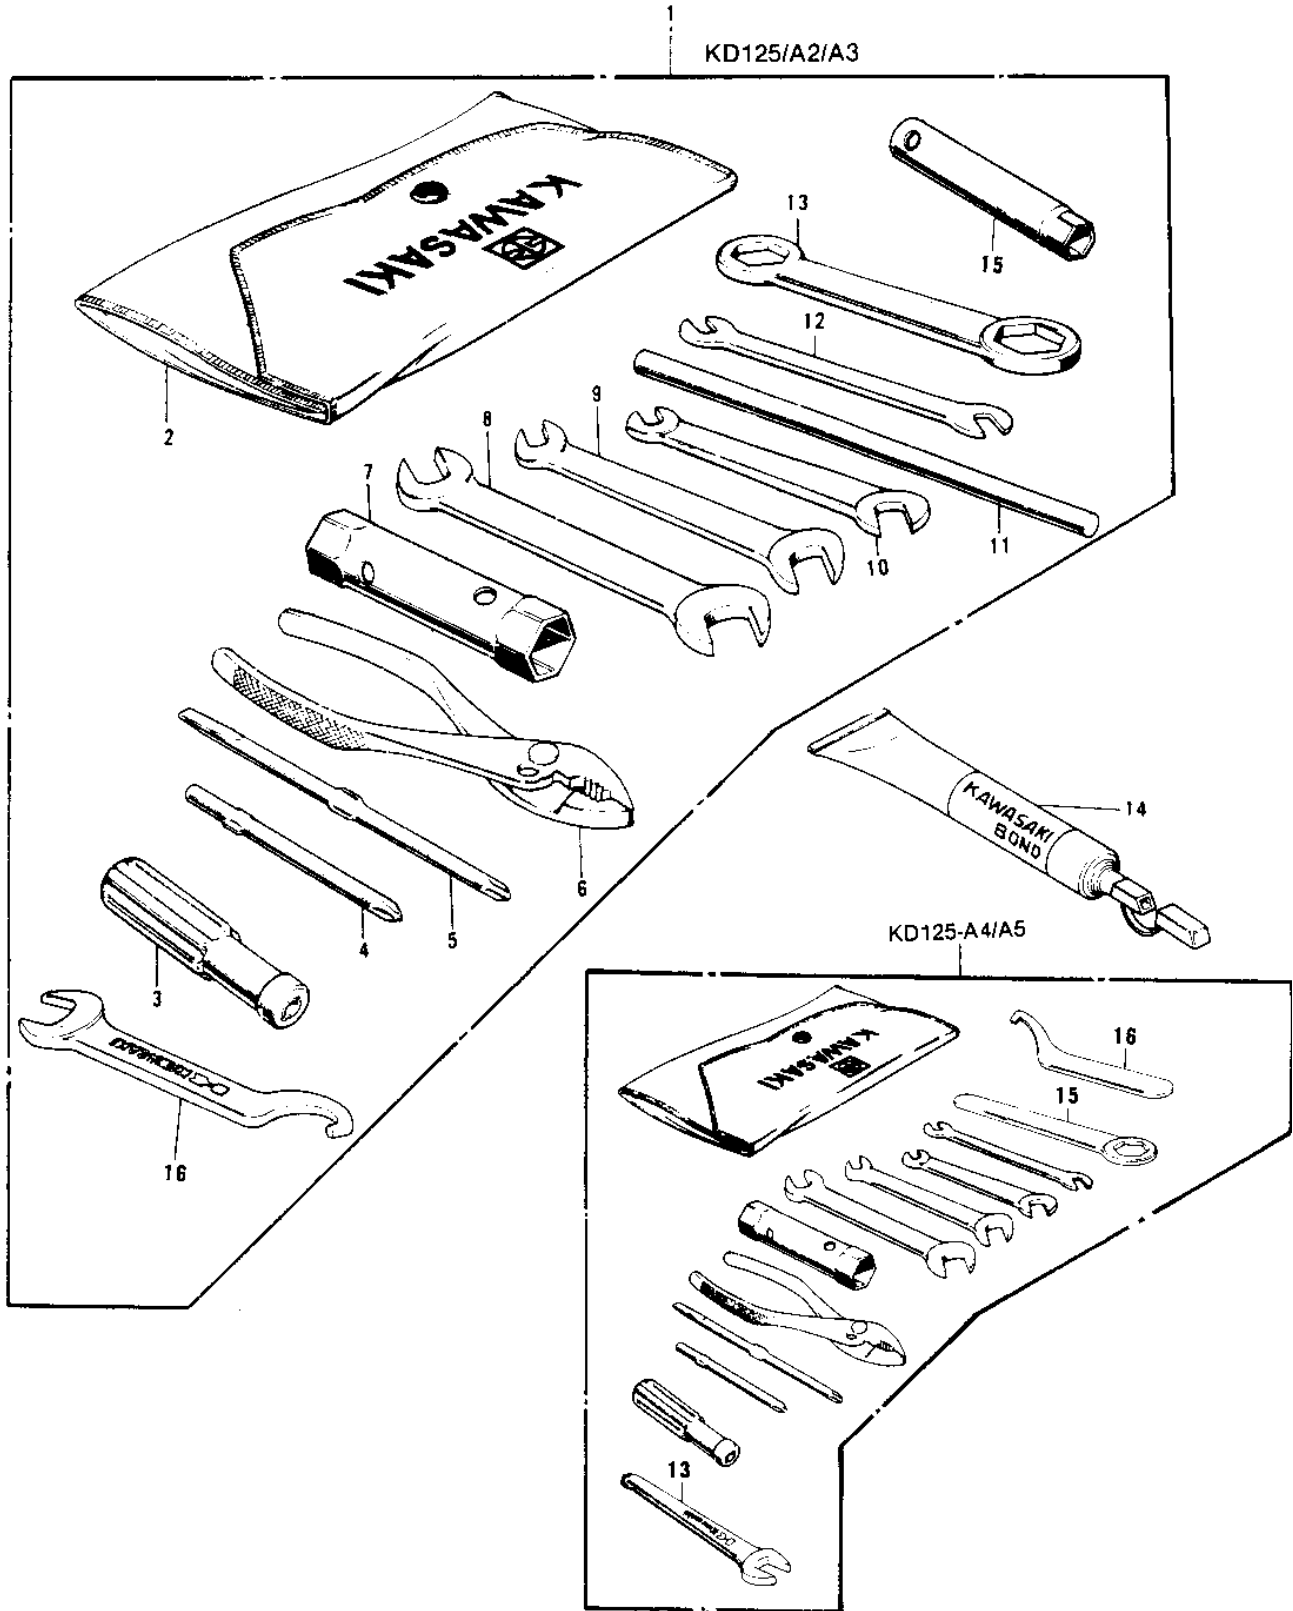

1979 KD125-A5 PARTS DIAGRAM

OWNER TOOLS

1979 KD125-A5 PARTS LIST

OWNER TOOLS

ITEM NAME	PART NUMBER	QUANTITY
56007-048 (Canada) (Ref # 1)	56007-041	
56007-1001 (Canada) (Ref # 1)	56007-056	
TOOL KIT (Canada) (Ref # 1)	56007-1001	
BAG,TOOL (Ref # 2)	56008-008	
92106-1001 (Canada) (Ref # 3)	92106-002	
SCREW DRIVER #3 PHLIP (Ref # 4)	92107-005	
TOOL-DRIVER (Ref # 5)	92107-1052	
92112-003 (Canada) (Ref # 6)	92112-005	
WRENCH,BOX,17X21 (Ref # 7)	92110-012	
TOOL-WRENCH,OPEN END, (Ref # 8)	92110-1153	
WRENCH,OPEN END,12X13 (Ref # 9)	92126-002	
WRENCH,OPEN,8X10 (Ref # 10)	92126-001	
BAR,SPARK PLUG WRENCH (Ref # 11)	92111-005	
92111-005 (Canada) (Ref # 11)	92111-007	
TIGHTENER,SPOKE (Ref # 12)	92108-011	
92110-1022 (Canada) (Ref # 13)	92108-009	
92110-1150 (Canada) (Ref # 13)	92110-1003	
LIQUID GASKET (Ref # 14)	92104-002	
WRENCH BOX 10MM (Ref # 15)	92110-007	
WRENCH,OPEN END,19M/M (Ref # 15)	92110-1004	
WRENCH,HOOK,19M/M (Ref # 16)	92126-013	
92110-1035 (Canada) (Ref # 16)	92110-1006	