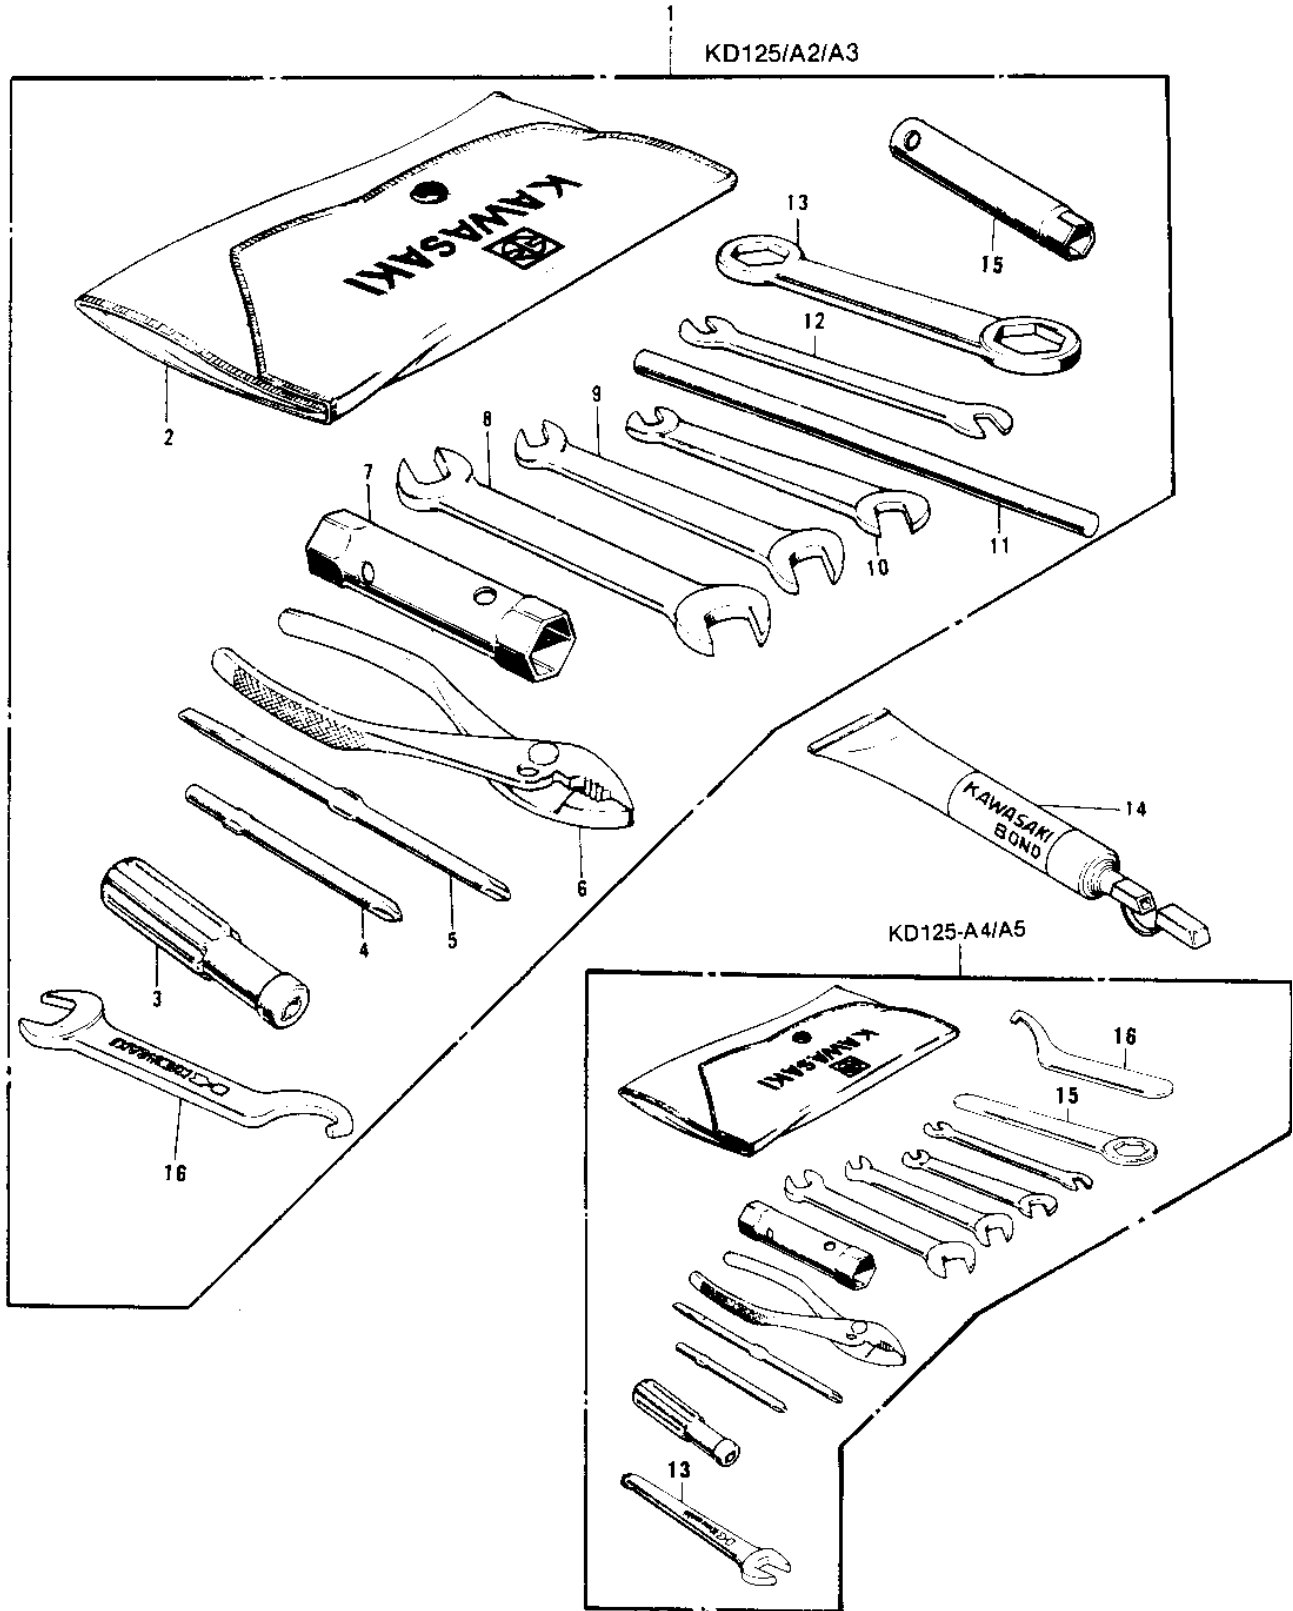

1975 KD125 PARTS DIAGRAM

OWNER TOOLS

1975 KD125 PARTS LIST

OWNER TOOLS

ITEM NAME	PART NUMBER	QUANTITY
56007-048 (Canada) (Ref # 1)	56007-041	
56007-1001 (Canada) (Ref # 1)	56007-056	
TOOL KIT (Canada) (Ref # 1)	56007-1001	
BAG,TOOL (Ref # 2)	56008-008	
92106-1001 (Canada) (Ref # 3)	92106-002	
SCREW DRIVER #3 PHLIP (Ref # 4)	92107-005	
TOOL-DRIVER (Ref # 5)	92107-1052	
92112-003 (Canada) (Ref # 6)	92112-005	
WRENCH,BOX,17X21 (Ref # 7)	92110-012	
TOOL-WRENCH,OPEN END, (Ref # 8)	92110-1153	
WRENCH,OPEN END,12X13 (Ref # 9)	92126-002	
WRENCH,OPEN,8X10 (Ref # 10)	92126-001	
BAR,SPARK PLUG WRENCH (Ref # 11)	92111-005	
92111-005 (Canada) (Ref # 11)	92111-007	
TIGHTENER,SPOKE (Ref # 12)	92108-011	
92110-1022 (Canada) (Ref # 13)	92108-009	
92110-1150 (Canada) (Ref # 13)	92110-1003	
LIQUID GASKET (Ref # 14)	92104-002	
WRENCH BOX 10MM (Ref # 15)	92110-007	
WRENCH,OPEN END,19M/M (Ref # 15)	92110-1004	
WRENCH,HOOK,19M/M (Ref # 16)	92126-013	
92110-1035 (Canada) (Ref # 16)	92110-1006	