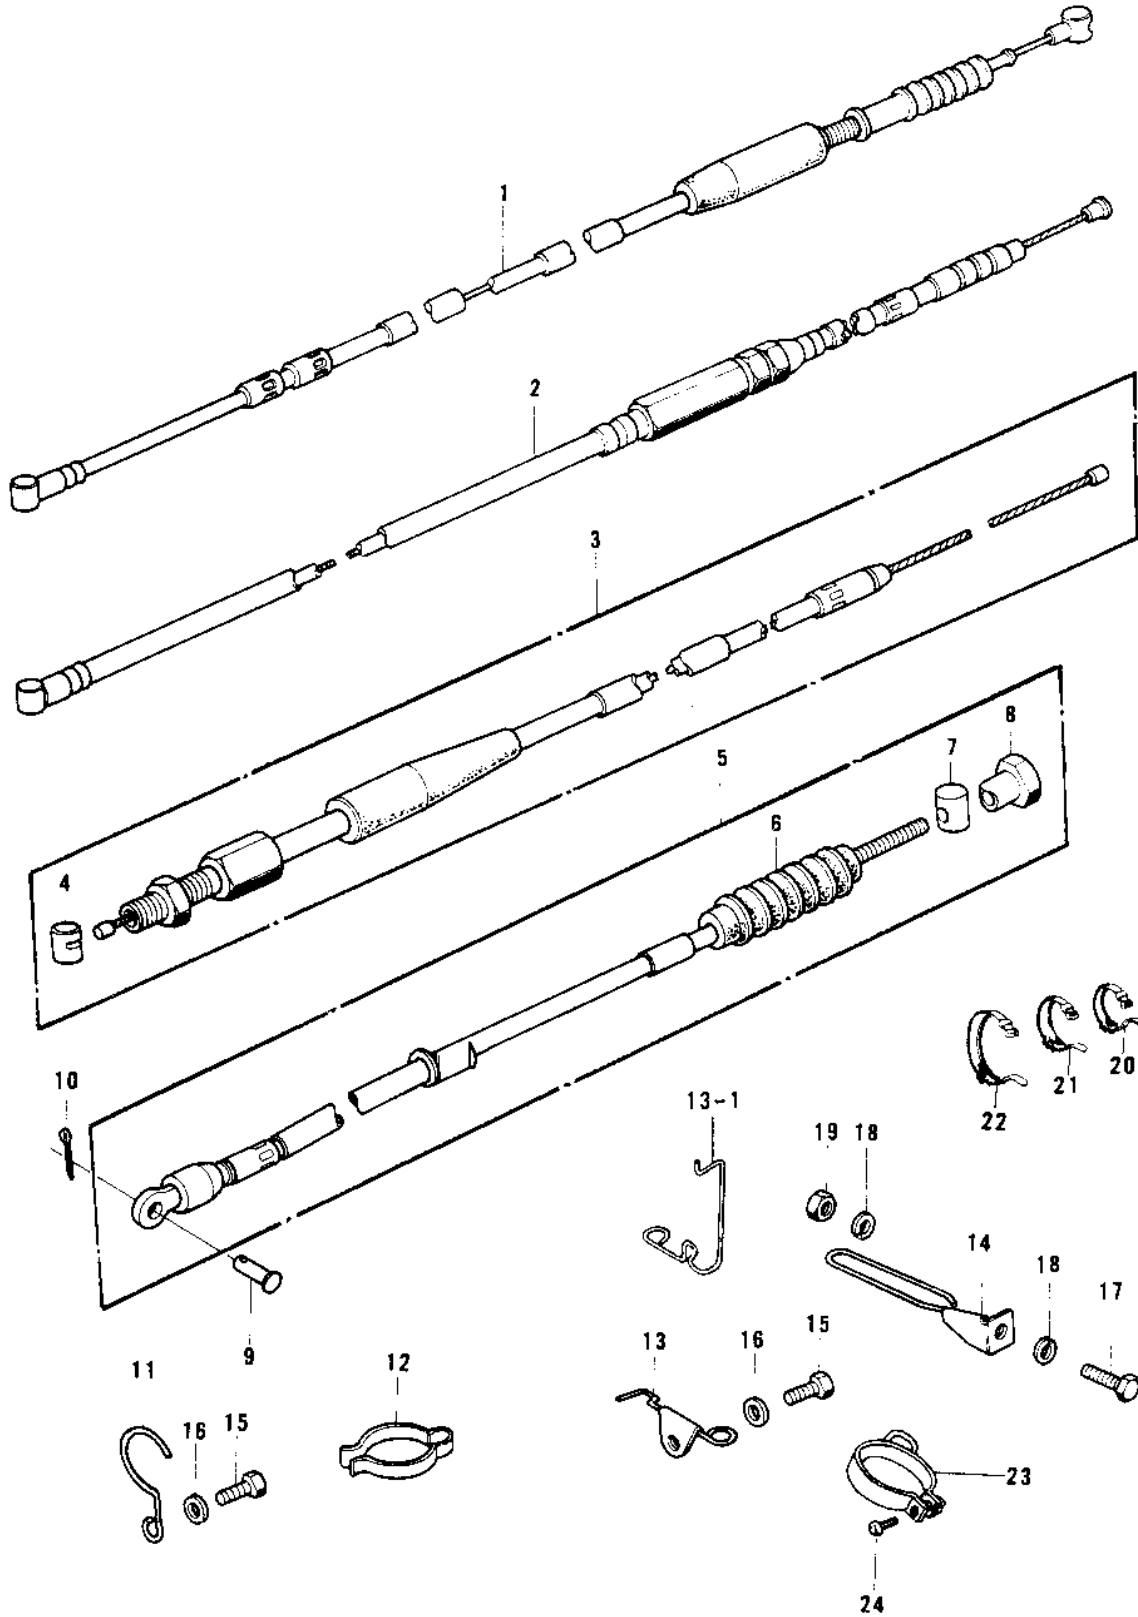

1978 KD125-A4 PARTS DIAGRAM

CABLES

1978 KD125-A4 PARTS LIST

CABLES

ITEM NAME	PART NUMBER	QUANTITY
CABLE,FRONT BRAKE (Ref # 1)	54005-079	
CABLE,CLUTCH (Ref # 2)	54011-071	
CABLE,CONTROL (Ref # 3)	54012-114	
PIECE,THROTTLE CABLE (Ref # 4)	54013-001	
CABLE,REAR BRAKE (Ref # 5)	54022-024	
DUST COVER-BRKE CABLE (Ref # 6)	54009-007	
PIN BRAKE ROD (Ref # 7)	92043-053	
NUT-BRAKE CABLE ADJST (Ref # 8)	92015-041	
PIN RR BRAKE CABLE (Ref # 9)	92043-107	
PIN COTTER 2.0X15 (Ref # 10)	550D2015	
CLAMP,CABLE (Ref # 11)	92037-092	
CLAMP,CABLE (Ref # 12)	92037-093	
CLAMP,CABLE (Ref # 13)	92037-176	
CLAMP,CABLE (Ref # 13-1)	92037-176	
GUIDE,CABLE (Ref # 14)	54030-011	
BOLT,6X10 (Ref # 15)	112G0610	
BOLT-UPSET,6X12 (Ref # 15)	112G0612	
WASHER 6.5X20X1.6T (Ref # 16)	92022-125	
WASHER PLAIN 6MM (Ref # 16)	411B0600	
BOLT-UPSET,6X12 (Ref # 17)	112G0612	
WASHER SPRING 6MM (Ref # 18)	461F0600	
NUT 6MM (Ref # 19)	311B0600	
BAND,SHORT (Ref # 20)	92072-030	
BAND,SHORT (Ref # 20)	92072-030	
BAND,WIRING HARNESS (Ref # 21)	92072-056	
BAND,WIRING HARNESS (Ref # 21)	92072-056	
BAND,LONG (Ref # 22)	92072-032	
CLAMP,FRONT BRK CABLE (Ref # 23)	92037-197	
SCREW PAN HEAD 6X20 (Ref # 24)	220B0620	