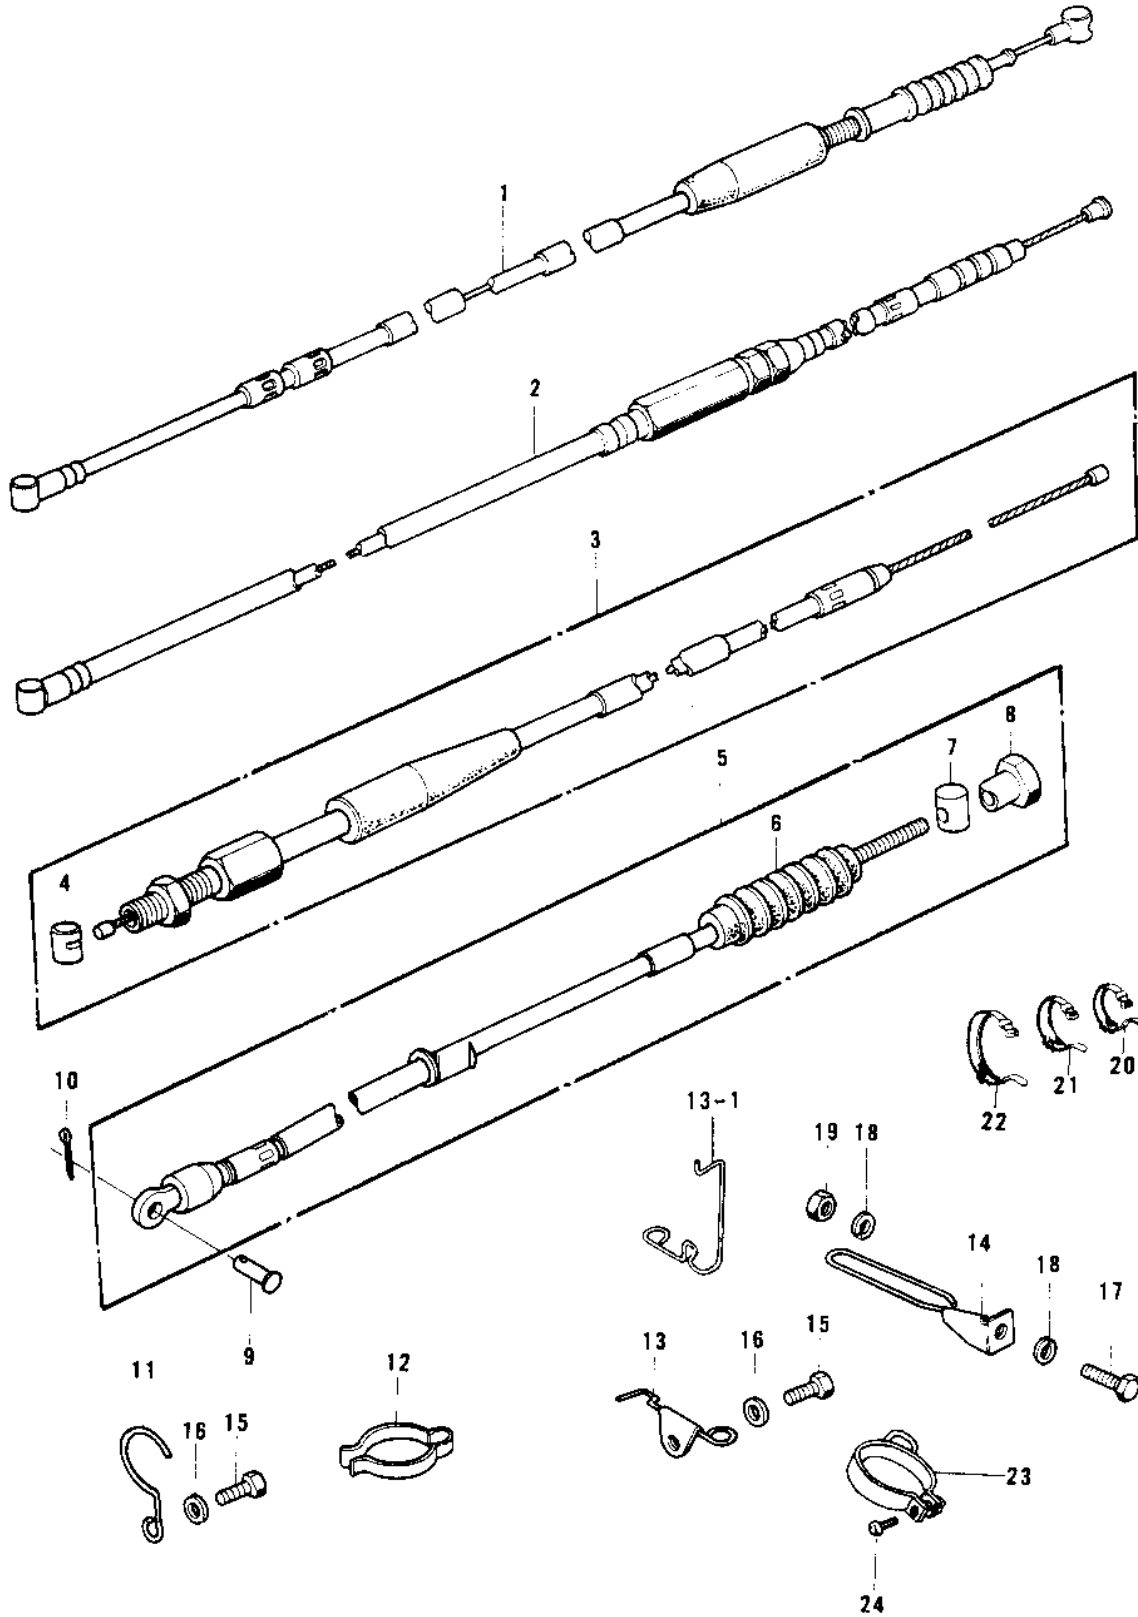

# 1975 KD125 PARTS DIAGRAM

## CABLES

# 1975 KD125 PARTS LIST

## CABLES

ITEM NAME	PART NUMBER	QUANTITY
CABLE,FRONT BRAKE (Ref # 1)	54005-079	
CABLE,CLUTCH (Ref # 2)	54011-071	
CABLE,CONTROL (Ref # 3)	54012-114	
PIECE,THROTTLE CABLE (Ref # 4)	54013-001	
CABLE,REAR BRAKE (Ref # 5)	54022-024	
DUST COVER-BRKE CABLE (Ref # 6)	54009-007	
PIN BRAKE ROD (Ref # 7)	92043-053	
NUT-BRAKE CABLE ADJST (Ref # 8)	92015-041	
PIN RR BRAKE CABLE (Ref # 9)	92043-107	
PIN COTTER 2.0X15 (Ref # 10)	550D2015	
CLAMP,CABLE (Ref # 11)	92037-092	
CLAMP,CABLE (Ref # 12)	92037-093	
CLAMP,CABLE (Ref # 13)	92037-176	
CLAMP,CABLE (Ref # 13-1)	92037-176	
GUIDE,CABLE (Ref # 14)	54030-011	
BOLT,6X10 (Ref # 15)	112G0610	
BOLT-UPSET,6X12 (Ref # 15)	112G0612	
WASHER 6.5X20X1.6T (Ref # 16)	92022-125	
WASHER PLAIN 6MM (Ref # 16)	411B0600	
BOLT-UPSET,6X12 (Ref # 17)	112G0612	
WASHER SPRING 6MM (Ref # 18)	461F0600	
NUT 6MM (Ref # 19)	311B0600	
BAND,SHORT (Ref # 20)	92072-030	
BAND,SHORT (Ref # 20)	92072-030	
BAND,WIRING HARNESS (Ref # 21)	92072-056	
BAND,WIRING HARNESS (Ref # 21)	92072-056	
BAND,LONG (Ref # 22)	92072-032	
CLAMP,FRONT BRK CABLE (Ref # 23)	92037-197	
SCREW PAN HEAD 6X20 (Ref # 24)	220B0620	