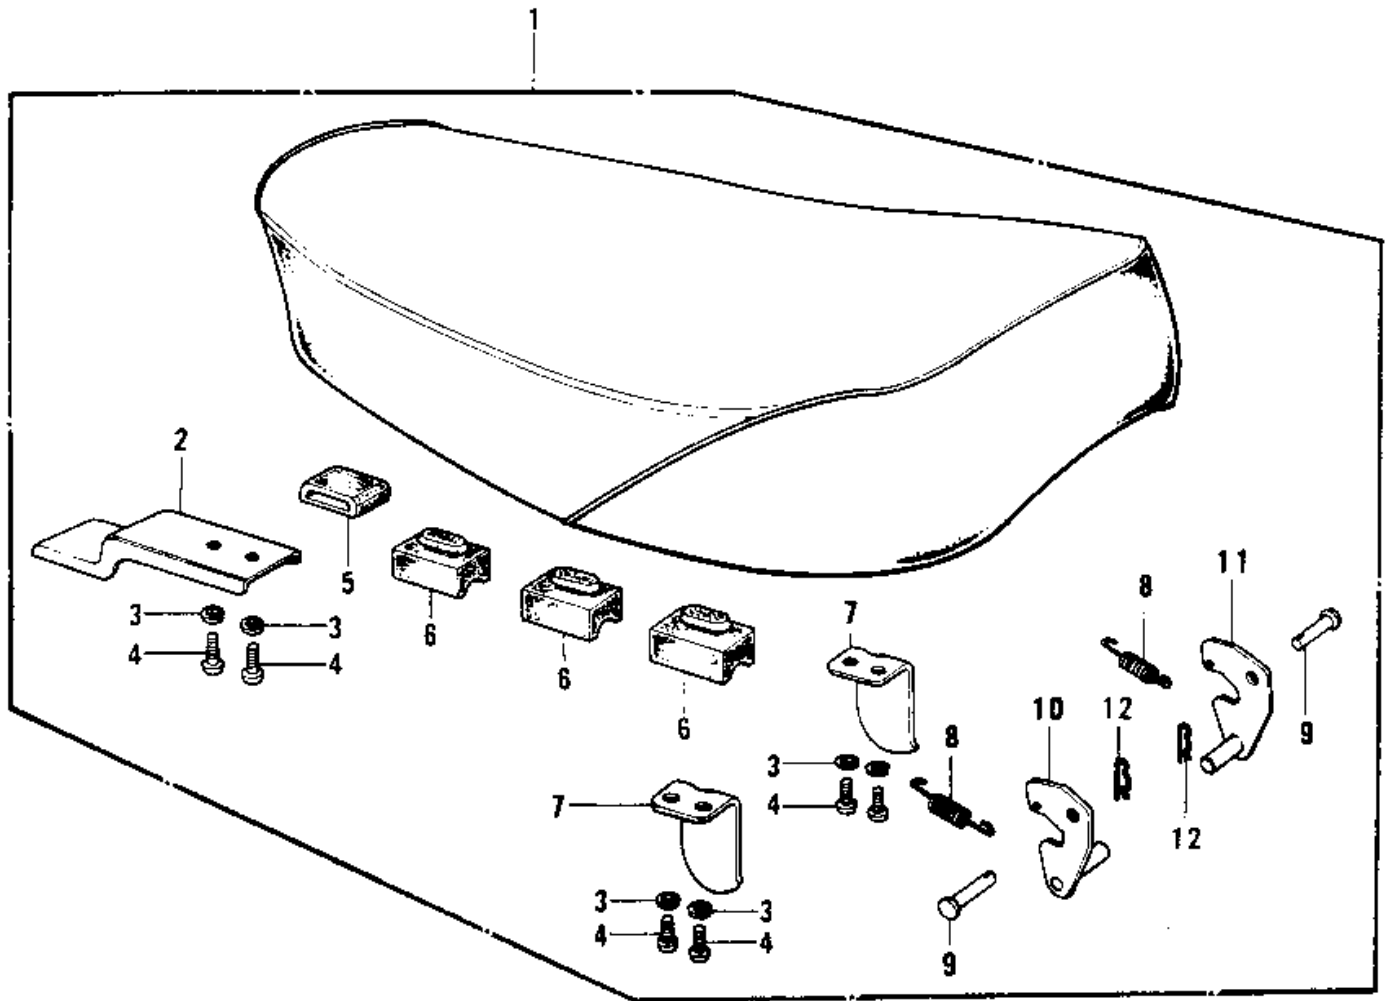

# 1978 KD125-A4 PARTS DIAGRAM

SEAT

# 1978 KD125-A4 PARTS LIST

## SEAT

ITEM NAME	PART NUMBER	QUANTITY
SEAT ASSY (Ref # 1)	53002-067	
SEAT-ASSY,DUAL (Ref # 1)	53001-1036	
SEAT-ASSY,DUAL (Ref # 1)	53001-1036	
BRACKET,DUAL SEAT (Ref # 2)	53032-005	
WASHER SPRING 6MM (Ref # 3)	461F0600	
SCREW PAN HEAD 6X14 (Ref # 4)	220B0614	
DAMPER RUBBER,SEAT (Ref # 5)	92075-219	
DAMPER RUBBER,SEAT (Ref # 6)	92075-216	
STOPPER,SEAT (Ref # 7)	53059-001	
SPRING,HOOK (Ref # 8)	53012-013	
PIN DUAL SEAT PIVOT (Ref # 9)	53011-001	
HOOK,SEAT,L.H (Ref # 10)	53008-028	
HOOK,SEAT,R.H (Ref # 11)	53008-029	
COTTER PIN (Ref # 12)	92041-003	