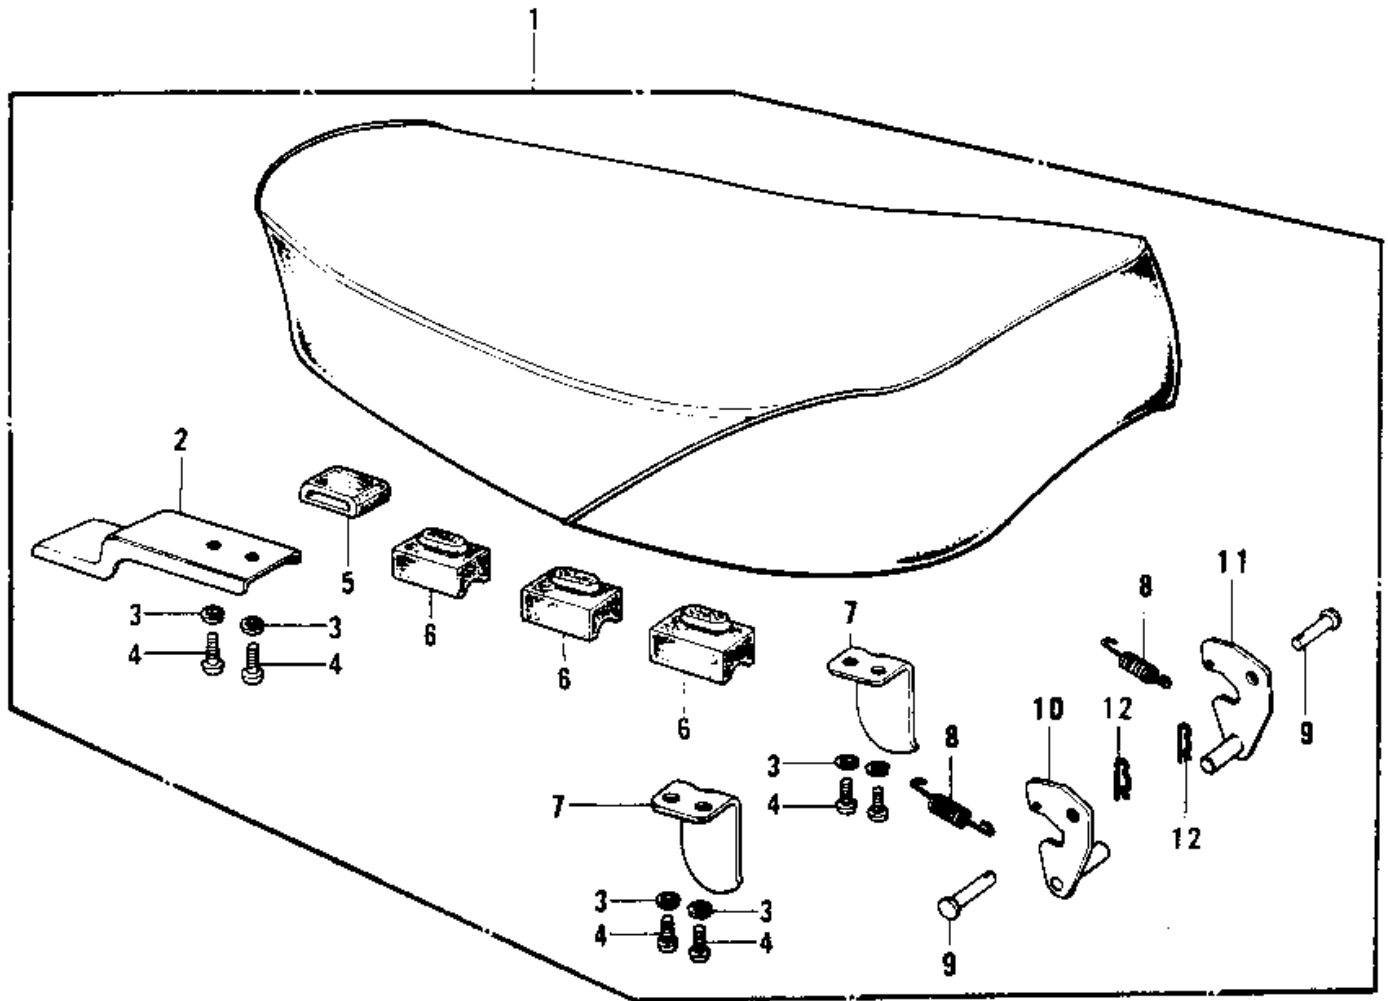

# 1975 KD125 PARTS DIAGRAM

SEAT

# 1975 KD125 PARTS LIST

## SEAT

ITEM NAME	PART NUMBER	QUANTITY
SEAT ASSY (Ref # 1)	53002-067	
SEAT-ASSY,DUAL (Ref # 1)	53001-1036	
SEAT-ASSY,DUAL (Ref # 1)	53001-1036	
BRACKET,DUAL SEAT (Ref # 2)	53032-005	
WASHER SPRING 6MM (Ref # 3)	461F0600	
SCREW PAN HEAD 6X14 (Ref # 4)	220B0614	
DAMPER RUBBER,SEAT (Ref # 5)	92075-219	
DAMPER RUBBER,SEAT (Ref # 6)	92075-216	
STOPPER,SEAT (Ref # 7)	53059-001	
SPRING,HOOK (Ref # 8)	53012-013	
PIN DUAL SEAT PIVOT (Ref # 9)	53011-001	
HOOK,SEAT,L.H (Ref # 10)	53008-028	
HOOK,SEAT,R.H (Ref # 11)	53008-029	
COTTER PIN (Ref # 12)	92041-003	