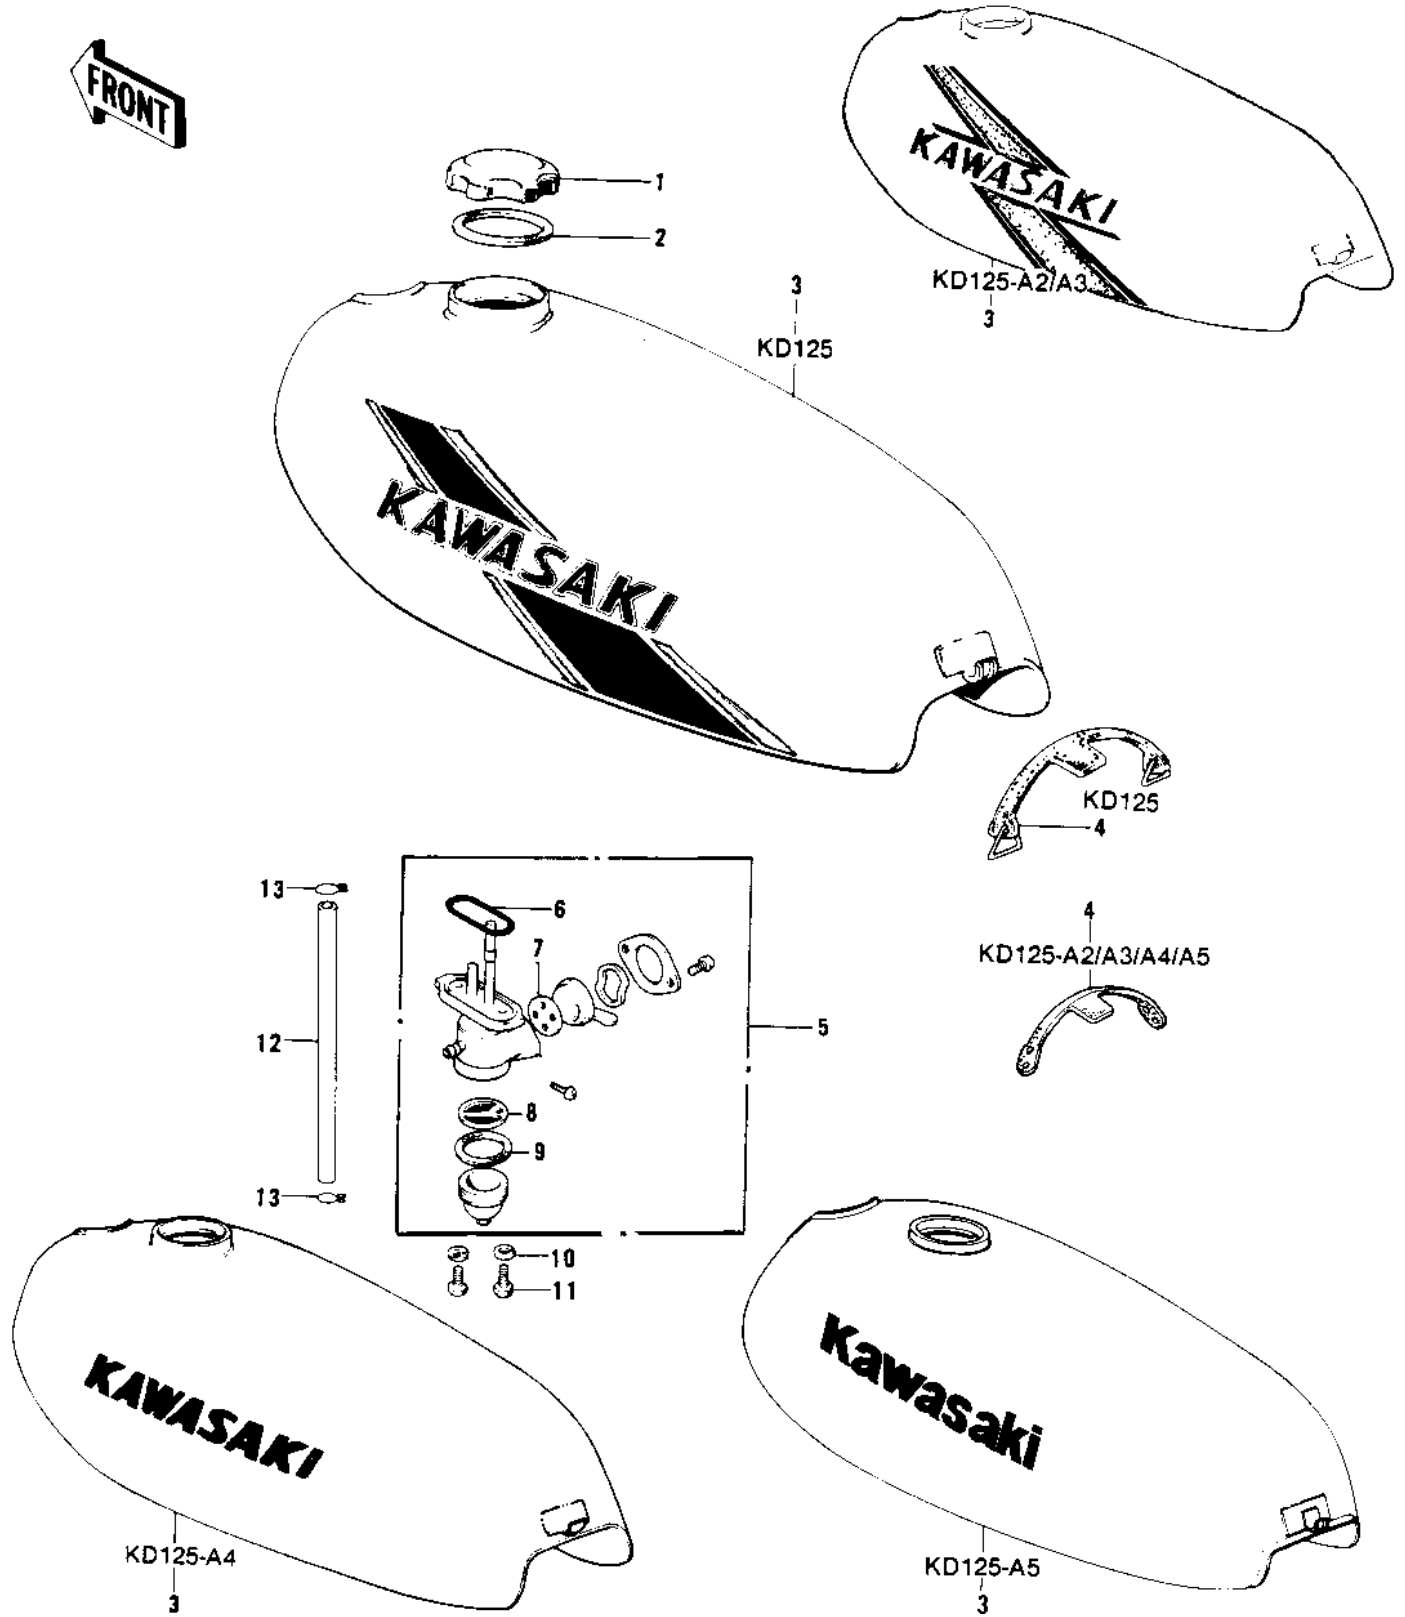

1979 KD125-A5 PARTS DIAGRAM

FUEL TANK

1979 KD125-A5 PARTS LIST

FUEL TANK

ITEM NAME	PART NUMBER	QUANTITY
CAP,FUEL TANK (Ref # 1)	51048-1013	
CAP,FUEL TANK (Ref # 1)	51048-1013	
GASKET,FUEL TANK CAP (Ref # 2)	51059-011	
TANK-FUEL,SILVER (Ref # 3)	51001-101-4E	
TANK-FUEL,SILVER (Ref # 3)	51001-101-4E	
TANK-FUEL,QUICK SILVR (Ref # 3)	51001-120-4E	
TANK-FUEL,LIME GREEN (Ref # 3)	51001-101-7F	
TANK-FUEL,TANGERINE (Ref # 3)	51001-101-B2	
BAND,FUEL TANK (Ref # 4)	92072-049	
BAND,FUEL TANK (Ref # 4)	92072-075	
TAP ASSY,FUEL (Ref # 5)	51023-1001	
TAP ASSY,FUEL (Ref # 5)	51023-1001	
TAP ASSY,FUEL (Ref # 5)	51023-1001	
TAP ASSY,FUEL (Ref # 5)	51023-1001	
"O" RING (Ref # 6)	51039-003	
GASKET-FUEL COCK LEV (Ref # 7)	92065-094	
STRAINER,FUEL (Ref # 8)	51038-008	
GASKET FUEL COCK CUP (Ref # 9)	51037-011	
WASHER-PLAIN (Ref # 10)	92022-183	
BOLT-HEX HEAD,6X16 (Ref # 11)	92001-114	
PIPE OIL TANK (Ref # 12)	92059-002	
PIPE,FUEL (Ref # 12)	92059-093	
CLAMP FUEL PIPE (Ref # 13)	92037-010	